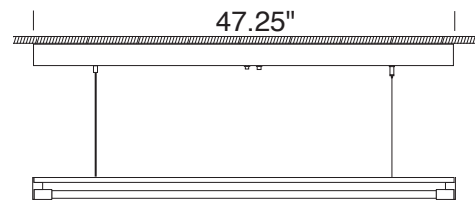

AIRCRAFT CABLE

NOTE: Not recommended for outdoor use, where fixture will be exposed to water, or subject to wind oscillation. Avoid use near HVAC vents and in environments with corrosive chemical vapors, such as swimming pools.