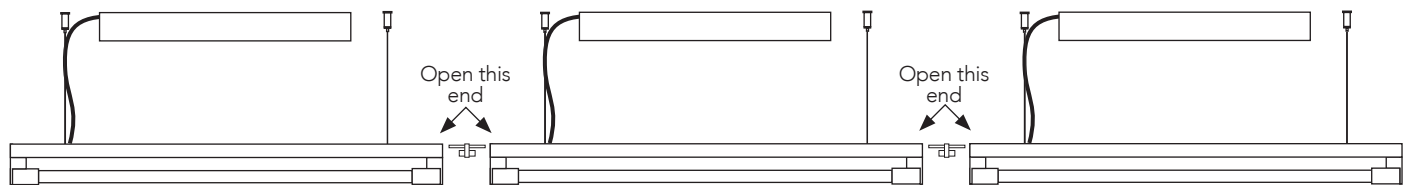

LENGTH
4 ft.
3 ft.
2 ft.

Stick SLT4 trim 20

adjustable LED single lamp pendant with direct/indirect square louver trim

WHITE LEDS

Samsung tight bin chips on aluminum clad boards. 90 CRI. Specify color: W30–3000° Kelvin, W35–3500° Kelvin, or W40–4000° Kelvin color temperature.

WATTS / LUMENS / EFFICACY

LENGTH	WATTS	DELIVERED LUMENS	EFFICACY
2 ft. LO	8	722	103 LPW
2 ft. HO	16	1,443	103 LPW
3 ft. LO	12	1,082	103 LPW
3 ft. HO	23	2,165	103 LPW
4 ft. LO	16	1,443	103 LPW
4 ft. HO	31	2,886	103 LPW
6 ft. LO	23	2,165	103 LPW
6 ft. HO	47	4,330	103 LPW
8 ft. LO	31	2,886	103 LPW
8 ft. HO	62	5,772	103 LPW

CONNECTING SECTIONS

RIGHT

SLTR open on right side of cord

SLTR4.8.LO/HO
SLTR4.6.LO/HO
SLTR4.4.LO/HO
SLTR4.3.LO/HO
SLTR4.2.LO/HO

LENGTH

8 ft.
6 ft.
4 ft.
3 ft.
2 ft.

MIDDLE

SLTM open on both ends