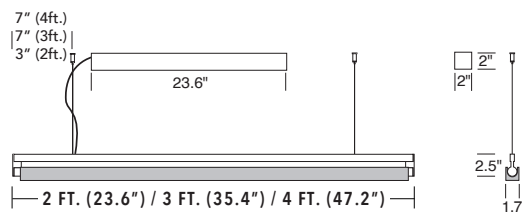

XP —Extra power cord (in inches, 25 ft. max.):	S100P —J-box cover
XL —custom lumen reduction (specify lumens):	

MODEL
SLT4.8.LO/HO
SLT4.6.LO/HO

LENGTH
8 ft.
6 ft.

MODEL
SLT4.4.LO/HO
SLT4.3.LO/HO
SLT4.2.LO/HO

LENGTH
4 ft.
3 ft.
2 ft.

Stick SLT4 trim 20

adjustable LED single lamp pendant with direct/indirect square louver trim

WHITE LEDS

Samsung tight bin chips on aluminum clad boards. 90 CRI. Specify color: W30–3000° Kelvin, W35–3500° Kelvin, or W40–4000° Kelvin color temperature.

WATTS / LUMENS / EFFICACY

LENGTH	WATTS	DELIVERED LUMENS	EFFICACY
2 ft. LO	8	722	103 LPW
2 ft. HO	16	1,443	103 LPW
3 ft. LO	12	1,082	103 LPW
3 ft. HO	23	2,165	103 LPW
4 ft. LO	16	1,443	103 LPW
4 ft. HO	31	2,886	103 LPW
6 ft. LO	23	2,165	103 LPW
6 ft. HO	47	4,330	103 LPW
8 ft. LO	31	2,886	103 LPW
8 ft. HO	62	5,772	103 LPW