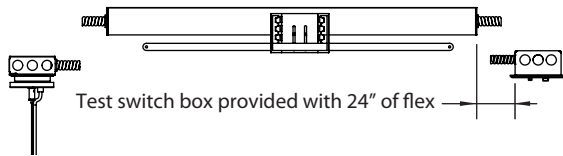

Stick SLT4 trim 20

adjustable LED single lamp pendant with direct/indirect square louver trim

REMOTE DRIVERS

Drivers must be accessible after installation. Multiple driver housings must be mounted no closer than 4" apart side-by-side, or 1" apart end-to-end, to avoid overheating. Driver to canopy distance should not exceed 100 ft., using 10 AWG wire.

SLRD: Standard remote housing has no bar hangers and mounts to structure with screws. Dimensions: 24" length, 2.36" height, 2.65" width.

SLRDTB: Remote housing for T-bar ceiling includes bar hangers. Dimensions: 27" length, 3.4" height, 4.25" width.

EM/SLRDTB: Remote **EM** housing for T-bar ceiling includes bar hangers and remote test switch. Dimensions: 36" length, 3.4" height, 4.25" width.

FLUSH MOUNT

22" flush mount ballast housing, for joist mount rough-in. Order **SFBS** (silver) or **SFBW** (white).

OPTIONAL J-BOX COVER

Cover plate mounts to maximum 4" square J-box. Ballast housing mounts to wall on top of cover plate, which may be painted to match ceiling or wall, and includes two mounting spacers to offset cover thickness. Order **S100P**.