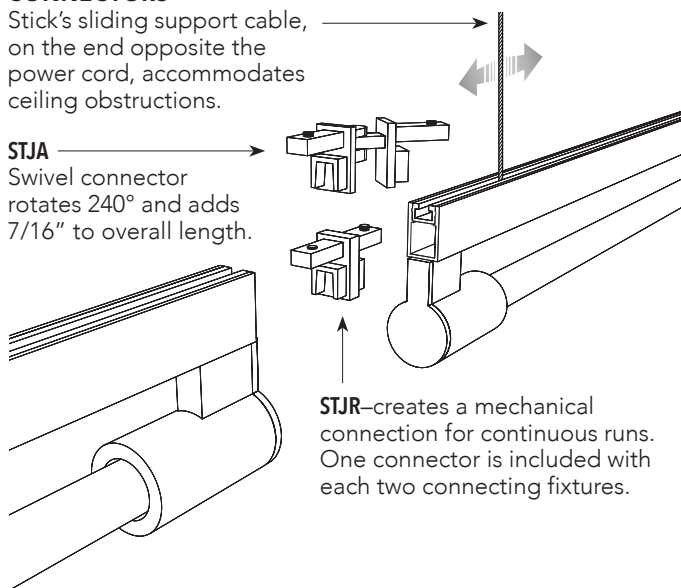

CONNECTING SECTIONS

RIGHT

SLTR open on right side of cord

SLTR4.8.LO/HO
SLTR4.6.LO/HO
SLTR4.4.LO/HO
SLTR4.3.LO/HO
SLTR4.2.LO/HO

LENGTH

8 ft.
6 ft.
4 ft.
3 ft.
2 ft.

MIDDLE

SLTM open on both ends

SLTM4.8.LO/HO
SLTM4.6.LO/HO
SLTM4.4.LO/HO
SLTM4.3.LO/HO
SLTM4.2.LO/HO

LEFT

SLTL open on left side of cord

LENGTH

8 ft.
6 ft.
4 ft.
3 ft.
2 ft.

LENGTH

8 ft.
6 ft.
4 ft.
3 ft.
2 ft.

CONNECTORS

Stick's sliding support cable, on the end opposite the power cord, accommodates ceiling obstructions.

STJA

Swivel connector rotates 240° and adds 7/16" to overall length.

STJR—creates a mechanical connection for continuous runs. One connector is included with each two connecting fixtures.

Stick SLT4 trim 20

adjustable LED single lamp pendant with direct/indirect square louver trim

REMOTE DRIVERS

Drivers must be accessible after installation. Multiple driver housings must be mounted no closer than 4" apart side-by-side, or 1" apart end-to-end, to avoid overheating. Driver to canopy distance should not exceed 100 ft., using 10 AWG wire.