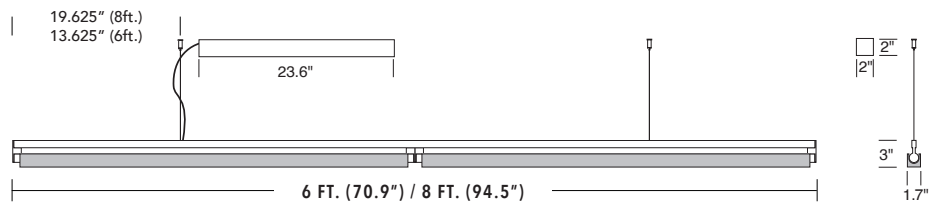

Stick SLT4 trim 20

adjustable LED single lamp pendant with direct/indirect square louver trim

TRIM 20
Direct/Indirect Square
Trim with White
Louvers

CONSTRUCTION

- Single lamp 2, 3, 4, 6 or 8 ft. inline pendant fixture that may be installed stand-alone or connected to additional Stick sections. Each section requires its own power feed.
- Matte anodized extruded aluminum driver housing. 7/8" opening for direct conduit feed (not intended for J-box mount).
- 8 ft. gray adjustable power cord and aircraft cables, with push button grippers supplied, standard.
- Specify XP for additional length (25 ft. max.).
- cUL listed for damp locations.

Lamp rotates 270°, in 15° stepped increments, to direct light where needed.

TYPE:	PROJECT:
ORDER NUMBER:	

MODEL#	LENGTH (FT.)	HO/LO	LEDS	DIMMING	EMERGENCY	OPTION	TRIM	TRIM FINISHES*
SLT4—Stand-Alone	8	LO	W30	D—Standard	EM	SFBS	20	BW—Barn Wood DC—Dark Cherry
SLTR4—Right	6	HO	W35	BDIM-W11		SFBW		CB—Carbon Fiber KL—Khaki Leather
SLTM4—Middle	4		W40			SLRD		ES—Espresso BR—Bronze
SLTL4—Left	3					SLRDTB		HK—Honey Oak GF—Gold Leaf
	2							M—Maple CO—Copper
								SD—Silver Driftwood GT—Gold Textured
								SA—Stainless Steel
* Trim only. For swatches, see page 4.								
Example:								
SLT4	8	HO	W35	D		SLRD	20	BW

XP —Extra power cord (in inches, 25 ft. max.):	S100P —J-box cover
XL —custom lumen reduction (specify lumens):	

MODEL
SLT4.8.LO/HO
SLT4.6.LO/HO

LENGTH
8 ft.
6 ft.

MODEL
SLT4.4.LO/HO
SLT4.3.LO/HO
SLT4.2.LO/HO

LENGTH
4 ft.
3 ft.
2 ft.

Stick SLT4 trim 20

adjustable LED single lamp pendant with direct/indirect square louver trim

WHITE LEDS

Samsung tight bin chips on aluminum clad boards. 90 CRI. Specify color: W30–3000° Kelvin, W35–3500° Kelvin, or W40–4000° Kelvin color temperature.