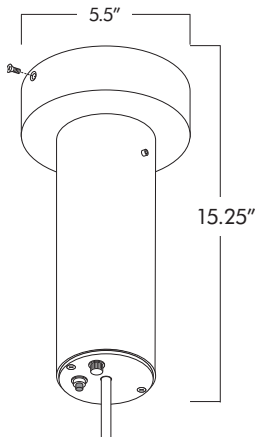

Dusk AG950

half frosted clear glass globe LED pendant

CONSTRUCTION

- Aluminum housing (shown in **C**-Copper finish)
- Hand blown glass globe, top half clear, bottom half frosted
- 6 ft. gray or white 18 AWG adjustable power cord supplied, standard. Specify **XP** for additional length (25 ft. max.).
- Drivers installed in surface mount canopy. For remote driver installation, see p. 2.
- cUL listed for dry locations only.

XP -Extra power cord (in inches, 25 ft. max.)	
--	--

Dusk pendant

half frosted clear glass globe LED pendant

WHITE LEDS

Bridgelux Vero 10 COB.. 90 CRI. Specify color:
W30–3000°, **W35**–3500° or **W40**–4000° Kelvin.

Standard pendant length: 6 ft. Specify **XP** for extra pendant. Maximum canopy to fixture distance: 25 ft. Maximum canopy to driver distance: 100 ft. (with 10 AWG wire).

Remote Driver Canopy
3.8 x 0.45 in.

EMERGENCY REMOTE

Battery pack provides 10W for 90 minutes. Includes red light/test switch in handybox. Order **EMR**.

EMERGENCY

Battery pack provides 10W for 90 minutes. Canopy shown below. Order **EM**.