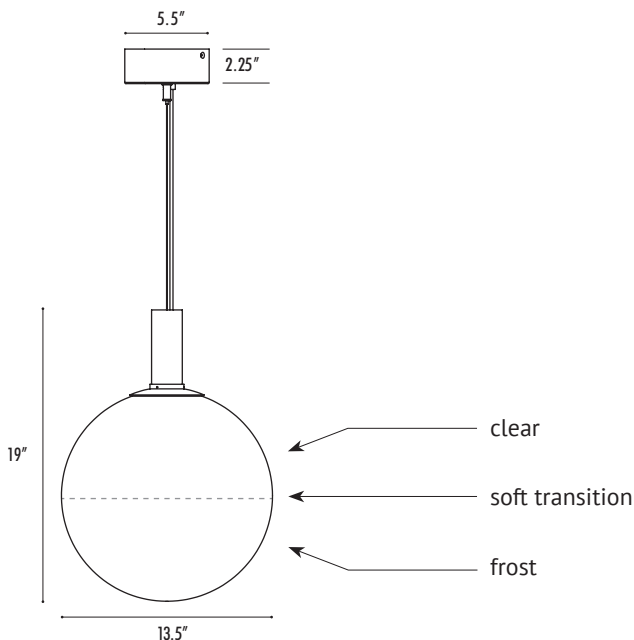

Dusk AG950

half frosted clear glass globe LED pendant

CONSTRUCTION

- Aluminum housing (shown in **C**-Copper finish)
- Hand blown glass globe, top half clear, bottom half frosted
- 6 ft. gray or white 18 AWG adjustable power cord supplied, standard. Specify **XP** for additional length (25 ft. max.).
- Drivers installed in surface mount canopy. For remote driver installation, see p. 2.
- cUL listed for dry locations only.

XP -Extra power cord (in inches, 25 ft. max.)	
--	--

Dusk pendant

half frosted clear glass globe LED pendant

WHITE LEDS

Bridgelux Vero 10 COB.. 90 CRI. Specify color:
W30–3000°, **W35**–3500° or **W40**–4000° Kelvin.