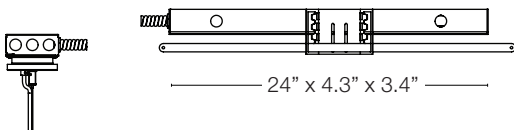

REMOTE DRIVERS

For suspended and hard lid ceilings with access panels. Canopy mounts to mud ring attached to J-box. Must be accessible after installation.

Standard pendant length: 8 ft. Specify **XP** for extra pendant. Maximum canopy to fixture distance: 25 ft. Maximum canopy to driver distance: 100 ft. (with 10 AWG wire).

SR – Separate mount remote driver. **TB**–T-Bar install shown.

NOTE: Multiple drivers must be mounted no less than four inches apart side-by-side, and one inch apart end-to-end, to prevent overheating.

OPTIONAL DMX CONTROLLER

- Standalone, wall-mounted DMX controller for RGBW LED that provides direct access to fixtures. Power supply included.
- Tune color hue with sensitive wheel. Saturation and brightness control. On/off switch.
- See <https://www.nicolaudie.com/en/stick-de3.htm> for details. Order separately, either **BDMXCON-W**–white faceplate or **BDMXCON-B**–black faceplate.

- **BDIM-W11**–Lutron EcoSystem LED14 Series, 1% dimming, fade-to-off.
- **DA**–DALI 1% dimming, fade-to-off. 120–277V, 50/60 Hz.
- **DMX**–for both white and RGBW LEDs, 0.1% dimming fade-to-off. 120–277V, 50/60Hz.

SEPARATE SWITCHING

Direct and indirect LEDs may be wired separately. The quantity of drivers and feed points may increase. Order **SS**.

DOWNLIGHT ONLY

If no uplight is required, order **DO**. Only downlight LEDs will be provided. Note: this option reduces mA, watts, and delivered lumens by half.

END CAP

To terminate end modules only. Order **DGEND**.