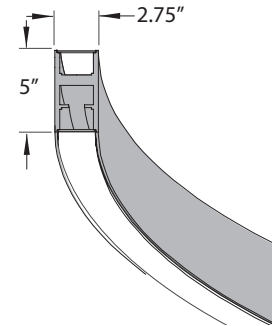

### CONSTRUCTION

Extruded aluminum outer housing

- Direct/indirect frosted acrylic lenses.

- Suspended with field-adjustable aircraft cable, with push-button glider.
- 8 ft. 18 AWG power cord. Push button grippers supplied, standard. Specify **XP** for additional length. (25 ft. maximum.)
- Default finish/power cord pairings are silver/gray, white/white, black/black.
- For RAL colors, power cord color must be specified.
- For differing fixture/canopy colors, please consult factory.
- Integral drivers for 4-foot and larger diameters. Smaller diameters require remote drivers.
- Drivers are universal voltage (120-277V).
- ETL listed for indoor use dry and damp locations only.

Standard sizes shown in nominal feet and radius in actual inches, measurements are from center line of fixture.

Ordering example drawing:  
R22.180x2.DGL.4x2

R22.180x2

DGL.4x2