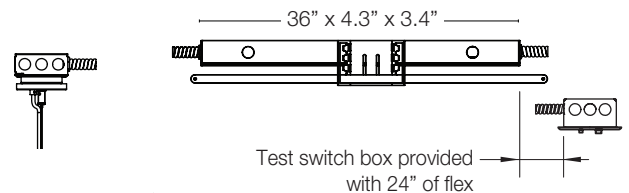

## SEPARATE SWITCHING

Direct and indirect LEDs may be wired separately. The quantity of drivers and feed points may increase. Order **SS**.

## END CAP

To terminate end modules only. Order **DGEND**.

## JOINER

Joins two modules in the field.

**EM** – Emergency. **TB**–T-bar install shown, below. Battery pack provides 10W for 90 minutes. Remote install only. Red driver light and test switch mounted in handy box installed at ceiling.