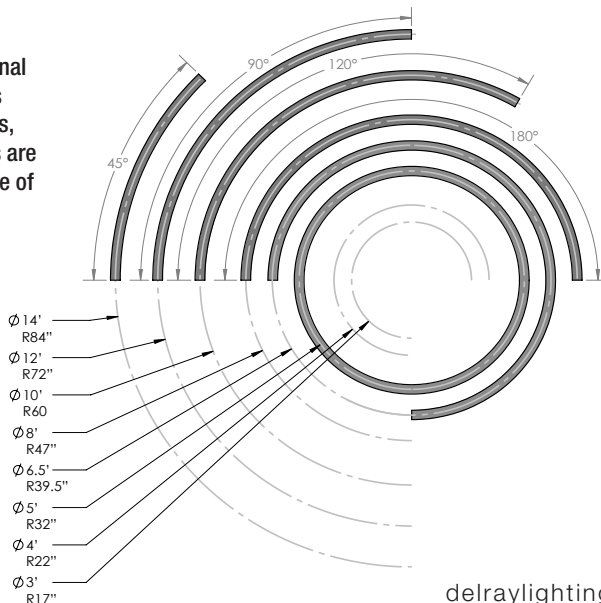

### CONSTRUCTION

Extruded aluminum outer housing

- Direct/indirect frosted acrylic lenses.

- Suspended with field-adjustable aircraft cable, with push-button glider.
- 8 ft. 18 AWG power cord. Push button grippers supplied, standard. Specify **XP** for additional length. (25 ft. maximum.)
- Default finish/power cord pairings are silver/gray, white/white, black/black.
- For RAL colors, power cord color must be specified.
- For differing fixture/canopy colors, please consult factory.
- Integral drivers for 4-foot and larger diameters. Smaller diameters require remote drivers.
- Drivers are universal voltage (120-277V).
- ETL listed for indoor use dry and damp locations only.

MODEL#	RADIUS (Ø')	DEGREE	FINISH	LEDS	MOUNT STYLE	DIMMING	OPTIONS	
DGC –Circular	R17 (Ø3')	45	<b>STANDARD:</b>	<b>SD</b> –Silver	<b>W30</b> <b>W35</b> <b>W40</b> <b>TW2750</b> – Tunable White 2700° to 5000° K <b>RGBW</b> –Color +3500° K White	<b>S</b> –Separate <b>SR</b> –Separate Remote Driver	<b>D</b> –0-10V <b>BDIM-W11</b> – Lutron Ecosystem <b>DMX</b> <b>DA</b> –DALI	<b>SS</b> –Separate Switch <b>EM</b> –Emergency Battery Pack (Not available with RGBW) <b>TB</b> –T-Bar Install <b>DO</b> –Downlight Only
	R22 (Ø4')	90	<b>S</b> –Silver	<b>DC</b> –Dark Cherry				
	R32 (Ø5')	120	<b>W</b> –White	<b>KL</b> –Khaki Leather				
	R39.5 (Ø6.5')	180	<b>K</b> –Black	<b>BR</b> –Bronze				
	R47 (Ø8')	270	<b>PREMIUM:</b>	<b>GF</b> –Gold Leaf				
	R60 (Ø10')	*360	<b>CC</b> –RAL Color**	<b>CO</b> –Copper				
	R72 (Ø12')	(*Order for circle)	<b>BW</b> –Barn Wood	<b>GT</b> –Gold textured				
	R84 (Ø14')		<b>CB</b> –Carbon Fiber	<b>SA</b> –Stainless Steel				
			<b>ES</b> –Espresso <b>HK</b> –Honey Oak <b>M</b> –Maple					
DGL –Linear	<b>LENGTH ( ___ ft)</b> Any length, radius and degree modules can be interconnected.							

Standard sizes shown in nominal feet and radius in actual inches, measurements are from center line of fixture.

Ordering example drawing:  
R22.180x2.DGL.4x2

R22.180x2

DGL.4x2