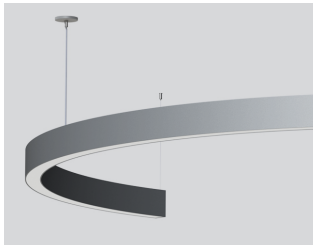

# DOS GRANDE curve & circles

LED direct/indirect circular & linear modules with acrylic lenses

### CONSTRUCTION

Extruded aluminum outer housing

- Direct/indirect frosted acrylic lenses.

- Suspended with field-adjustable aircraft cable, with push-button glider.
- 8 ft. 18 AWG power cord. Push button grippers supplied, standard. Specify **XP** for additional length. (25 ft. maximum.)
- Default finish/power cord pairings are silver/gray, white/white, black/black.
- For RAL colors, power cord color must be specified.
- For differing fixture/canopy colors, please consult factory.
- Integral drivers for 4-foot and larger diameters. Smaller diameters require remote drivers.
- Drivers are universal voltage (120-277V).
- ETL listed for indoor use dry and damp locations only.

MODEL#	RADIUS (Ø')	DEGREE	FINISH	LEDS	MOUNT STYLE	DIMMING	OPTIONS	
DGC –Circular	R17 (Ø3')	45	<b>STANDARD:</b>	<b>SD</b> –Silver	<b>W30</b> <b>W35</b> <b>W40</b> <b>TW2750</b> – Tunable White 2700° to 5000° K <b>RGBW</b> –Color +3500° K White	<b>S</b> –Separate <b>SR</b> –Separate Remote Driver	<b>D</b> –0-10V <b>BDIM-W11</b> – Lutron Ecosystem <b>DMX</b> <b>DA</b> –DALI	<b>SS</b> –Separate Switch <b>EM</b> –Emergency Battery Pack (Not available with RGBW) <b>TB</b> –T-Bar Install <b>DO</b> –Downlight Only
	R22 (Ø4')	90	<b>S</b> –Silver	<b>DC</b> –Dark Cherry				
	R32 (Ø5')	120	<b>W</b> –White	<b>KL</b> –Khaki Leather				
	R39.5 (Ø6.5')	180	<b>K</b> –Black	<b>BR</b> –Bronze				
	R47 (Ø8')	270	<b>PREMIUM:</b>	<b>GF</b> –Gold Leaf				
	R60 (Ø10')	*360	<b>CC</b> –RAL Color**	<b>CO</b> –Copper				
	R72 (Ø12')	(*Order for circle)	<b>BW</b> –Barn Wood	<b>GT</b> –Gold textured				
	R84 (Ø14')		<b>CB</b> –Carbon Fiber	<b>SA</b> –Stainless Steel				
			<b>ES</b> –Espresso <b>HK</b> –Honey Oak <b>M</b> –Maple					
DGL –Linear	<b>LENGTH ( ___ ft)</b> Any length, radius and degree modules can be interconnected.							