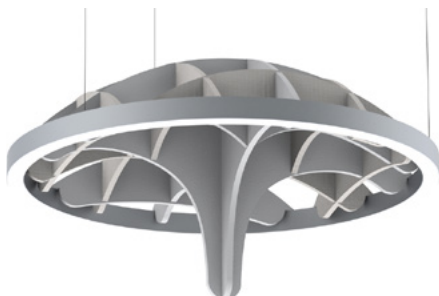

Sabin acoustic baffles (PATENT PENDING)

sound absorption accessories for Uno/Dos circular fixtures

OVERVIEW

- Sabin's vertically oriented, closely-spaced felt baffles increase overall sound absorption, while minimizing sprinkler system interference.
- Easily installs over new or retrofit existing Delray Uno and Dos circular LED fixtures in the field without the use of tools.

ACOUSTICAL PERFORMANCE

- NRC (Noise Reduction Coefficient) is 0.5.
- SAA (Sound Absorption Average) is 0.51

- Ratings per ASTM C423-17, tested with the Mandolin model in a 2 ft. Dos fixture.

MATERIAL

- Polyester Terephthalate (PET) 9mm thick felt, made from 60% min. post-recycled content (plastic bottles).
- 100% recyclable.
- Moisture resistant.
- Class A fire rating per ASTM E84.

MODELS

STU- Turbonic

SHY- Hyperion

SMA- Mandolin

SNE- Nest

Sabin acoustic baffles (PATENT PENDING)

sound absorption accessories for Uno/Dos circular fixtures

STU-Turbonic