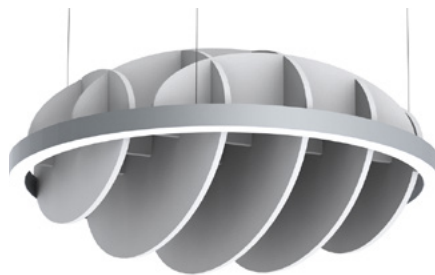

Sabin acoustic baffles (PATENT PENDING)

sound absorption accessories for Uno/Dos circular fixtures

OVERVIEW

- Sabin's vertically oriented, closely-spaced felt baffles increase overall sound absorption, while minimizing sprinkler system interference.
- Easily installs over new or retrofit existing Delray Uno and Dos circular LED fixtures in the field without the use of tools.

MODELS

STU- Turbonic

SHY- Hyperion

SMA- Mandolin

SNE- Nest

Sabin acoustic baffles (PATENT PENDING)

sound absorption accessories for Uno/Dos circular fixtures

STU-Turbonic

NOM.	X=WIDTH	Y=HEIGHT
2 ft.	50.00 in.	9 in.
3 ft.	60.00 in.	9 in.
4 ft.	80.00 in.	12 in.
5 ft.	100.00 in.	12 in.
6 ft.	127.00 in.	12 in.

SHY-Hyperion

NOM.	X=WIDTH	Y=HEIGHT
2 ft.	25.10 in.	14 in.
3 ft.	35.10 in.	18 in.
4 ft.	45.10 in.	22 in.
5 ft.	65.10 in.	28 in.
6 ft.	80.10 in.	34 in.