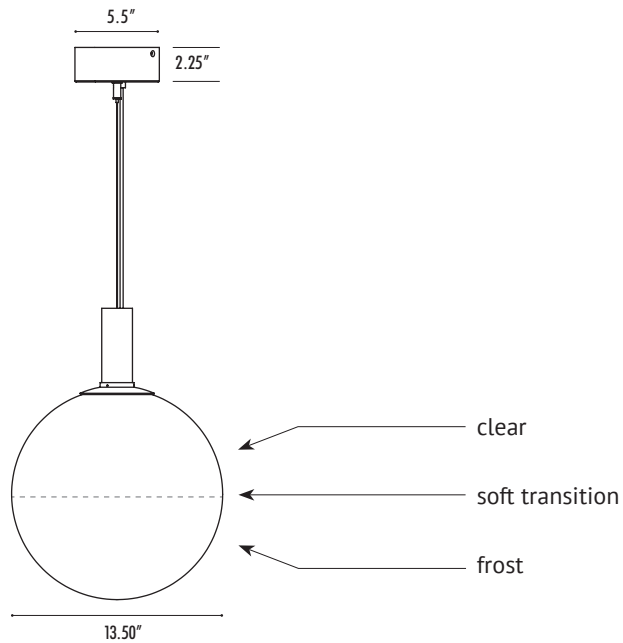

DUSK

GLASS LED PENDANTS

DUSK

AG290

13 Watts

1,300 Delivered Lumens

LEDs

White, 90 CRI