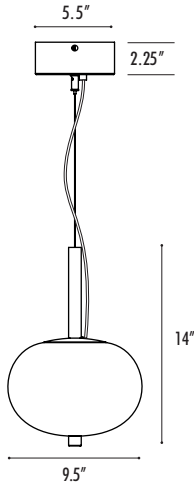

BOLA

GLASS LED PENDANTS

BOLA

AG20S – SMALL SINGLE
6 watts, 540 delivered lumens

AG20M – MEDIUM SINGLE
9 watts, 1,190 delivered lumens

AG20D – DUAL LARGE/MEDIUM
22 watts, 1,700 delivered lumens

LEDs

White, 90 CRI