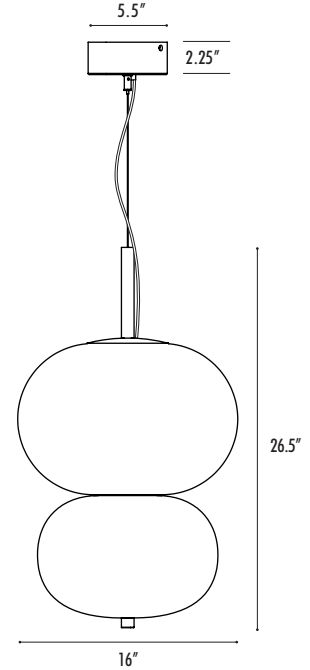

BOLA

GLASS LED PENDANTS

BOLA

AG20S – SMALL SINGLE
6 watts, 540 delivered lumens

AG20M – MEDIUM SINGLE
9 watts, 1,190 delivered lumens

AG20D – DUAL LARGE/MEDIUM
22 watts, 1,700 delivered lumens

LEDs

White, 90 CRI