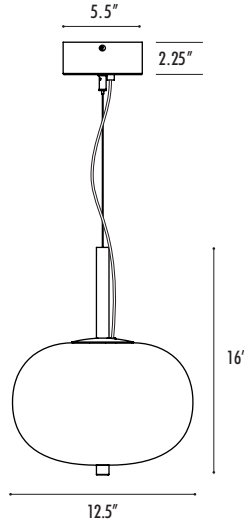

BOLA

GLASS LED PENDANTS

BOLA

AG20S – SMALL SINGLE
6 watts, 540 delivered lumens

AG20M – MEDIUM SINGLE
9 watts, 1,190 delivered lumens

AG20D – DUAL LARGE/MEDIUM
22 watts, 1,700 delivered lumens

LEDs

White, 90 CRI