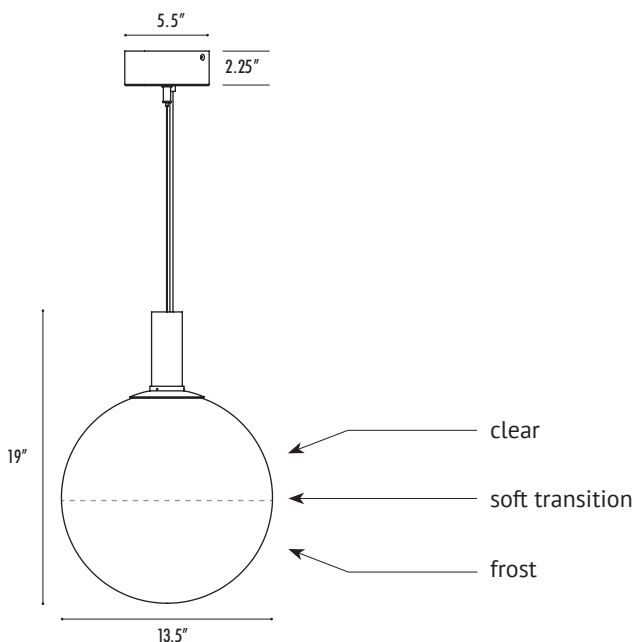

CONSTRUCTION

- Aluminum housing (shown in **C**-Copper finish)
- Hand blown glass globe, top half clear, bottom half frosted
- 6 ft. gray or white 18 AWG adjustable power cord supplied, standard. Specify **XP** for additional length (25 ft. max.).
- Drivers installed in surface mount canopy. For remote driver installation, see p. 2.
- cUL listed for dry locations only.

TYPE:	PROJECT:
ORDER NUMBER:	

MODEL#	HOUSING FINISH	LEDS	DIMMING	OPTIONS
AG950	S-Silver W-White K-Black C-Copper	W30 W35 W40	D-Standard BDIM-W11 DA-DALI	EM-Emergency EMR-Emergency Remote
<i>Example:</i>				
AG950	C	W30	D	

XP-Extra power cord (in inches, 25 ft. max.)