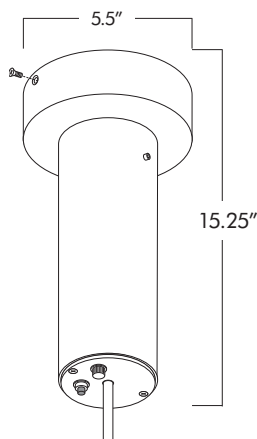

EMERGENCY

Battery pack provides 10W for 90 minutes. Canopy shown below. Order **EM**.