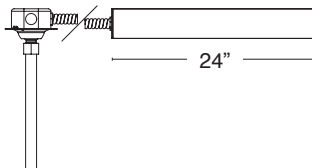

mA / WATTS / LUMENS

MODEL	CURRENT (mA)	WATTS	DELIVERED LUMENS
IL7812	750	30	2,000
IL7813	900	36	3,000
IL7814	940	47	4,000
IL7816	1,700	83	6,000

CM1—1/2" ID hard stem option, supplied with swivel canopy for earthquake code, sloped ceilings, and indoor areas with light air movement (e.g., near HVAC vents). Pipe replaces power cord and cable. Length must be specified.

Pipe longer than 8 ft. will be shipped in two sections—one 8 ft., the other for the balance—with painted, threaded pipe coupler and set screws.

Remote installed required.