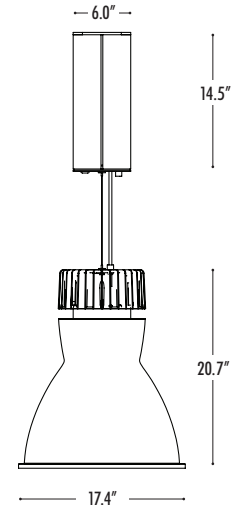

EM
Emergency Battery Pack
10W for 90 minutes