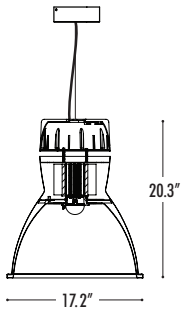

### CONSTRUCTION

- Canopy mounts to standard J-box.
- Die cast aluminum housing and heat sink.
- Spun matte anodized .063 aluminum housing.
- 6 ft. power cord supplied, standard. Specify **XP** for additional length (25 ft. max.).
- Component design provides maximum airflow for cool operation.
- cUL listed for dry locations, standard drivers; damp locations only for remote drivers.

<b>TYPE:</b>	<b>PROJECT:</b>
<b>ORDER NUMBER:</b>	

MODEL#	LEDS	VOLTAGE	DIMMING	OPTION	OPTION
IL7812	W30	1-120V	D-Standard	EM-Emergency	I73WG-Wire Guard
IL7813	W35	2-277V	BDIM-W11		BA-Ball aligner
IL7814	W40		DA-DALI		
IL7816					

Example:

IL7816	W35	1	D		
--------	-----	---	---	--	--

XP-Extra power cord (in inches, 25 ft. max.):		CM1-Pipe mount (24 in. included, specify total length):	
---	--	---	--

**IL7812**  
30 watts

**IL7813**  
36 watts