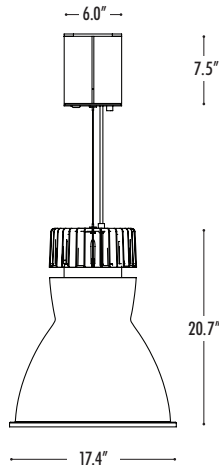

IL7814
47 watts

IL7816
83 watts