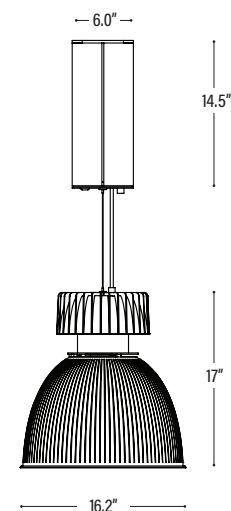

Industrial IL7302-03-04-06

Stellar open aperture LED prismatic low bay

CONSTRUCTION

- Canopy mounts to standard J-box.
- Die cast aluminum housing and heat sink.
- Clear prismatic acrylic shade.
- 6 ft. power cord supplied, standard. Specify **XP** for additional length (25 ft. max.).
- Default finish/power cord pairings are silver/gray, white/white, black/black.
- For RAL colors, power cord color must be specified.
- For differing fixture/canopy colors, please consult factory.
- Drivers are universal voltage (120–277V), integral or remote.
- Component design provides maximum airflow for cool operation.
- cUL listed for dry locations, standard drivers; damp locations only for remote drivers.

TYPE:	PROJECT:
ORDER NUMBER:	

MODEL#	LEDS	FINISH	DIMMING	OPTION	OPTION
IL7302	W30	S–Silver	D–Standard 0-10V	EM–Emergency	BA–Ball aligner
IL7303	W35	W–White	BDIM-W11		
IL7304	W40	K–Black	DA–DALI		
IL7306		CC–RAL Color*			
<i>Example:</i>					
IL7306	W35	1	D		

XP–Extra power cord (in inches, 25 ft. max.):		Specify canopy finish (silver, white, black):	
EB–Earthquake Bracing Kit (enter quantity):		Specify power cord color (gray, white, black):	
XL–Custom lumen reduction (specify lumens):		*Specify RAL color number:	
CM1–Pipe mount (24 in. included, specify total length):			

IL7302
30 watts
IL7303
36 watts

IL7304
47 watts
IL7306
83 watts

EM
Emergency Battery Pack
10W for 90 minutes