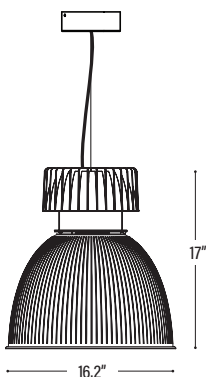

Industrial IL7302-03-04-06

Stellar open aperture LED prismatic low bay

CONSTRUCTION

- Canopy mounts to standard J-box.
- Die cast aluminum housing and heat sink.
- Clear prismatic acrylic shade.
- 6 ft. power cord supplied, standard. Specify **XP** for additional length (25 ft. max.).
- Default finish/power cord pairings are silver/gray, white/white, black/black.
- For RAL colors, power cord color must be specified.
- For differing fixture/canopy colors, please consult factory.
- Drivers are universal voltage (120–277V), integral or remote.
- Component design provides maximum airflow for cool operation.
- cUL listed for dry locations, standard drivers; damp locations only for remote drivers.

TYPE:	PROJECT:
ORDER NUMBER:	

MODEL#	LEDS	FINISH	DIMMING	OPTION	OPTION
IL7302	W30	S–Silver	D–Standard 0-10V	EM–Emergency	BA–Ball aligner
IL7303	W35	W–White	BDIM-W11		
IL7304	W40	K–Black	DA–DALI		
IL7306		CC–RAL Color*			
<i>Example:</i>					
IL7306	W35	1	D		

XP–Extra power cord (in inches, 25 ft. max.):		Specify canopy finish (silver, white, black):	
EB–Earthquake Bracing Kit (enter quantity):		Specify power cord color (gray, white, black):	
XL–Custom lumen reduction (specify lumens):		*Specify RAL color number:	
CM1–Pipe mount (24 in. included, specify total length):			

IL7302
30 watts
IL7303
36 watts

IL7304
47 watts
IL7306
83 watts

EM
Emergency Battery Pack
10W for 90 minutes