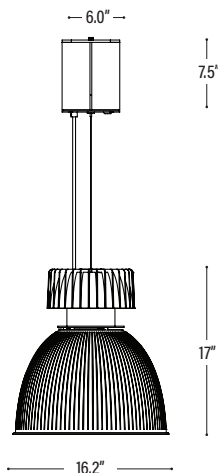

Industrial IL7302-03-04-06

Stellar open aperture LED prismatic low bay

CONSTRUCTION

- Canopy mounts to standard J-box.
- Die cast aluminum housing and heat sink.
- Clear prismatic acrylic shade.
- 6 ft. power cord supplied, standard. Specify **XP** for additional length (25 ft. max.).
- Default finish/power cord pairings are silver/gray, white/white, black/black.
- For RAL colors, power cord color must be specified.
- For differing fixture/canopy colors, please consult factory.
- Drivers are universal voltage (120–277V), integral or remote.
- Component design provides maximum airflow for cool operation.
- cUL listed for dry locations, standard drivers; damp locations only for remote drivers.

TYPE:	PROJECT:
ORDER NUMBER:	

MODEL#	LEDS	FINISH	DIMMING	OPTION	OPTION
IL7302	W30	S–Silver	D–Standard 0-10V	EM–Emergency	BA–Ball aligner
IL7303	W35	W–White	BDIM-W11		
IL7304	W40	K–Black	DA–DALI		
IL7306		CC–RAL Color*			
<i>Example:</i>					
IL7306	W35	1	D		

XP–Extra power cord (in inches, 25 ft. max.):		Specify canopy finish (silver, white, black):	
EB–Earthquake Bracing Kit (enter quantity):		Specify power cord color (gray, white, black):	
XL–Custom lumen reduction (specify lumens):		*Specify RAL color number:	
CM1–Pipe mount (24 in. included, specify total length):			

IL7302
30 watts
IL7303
36 watts

IL7304
47 watts
IL7306
83 watts

EM
Emergency Battery Pack
10W for 90 minutes