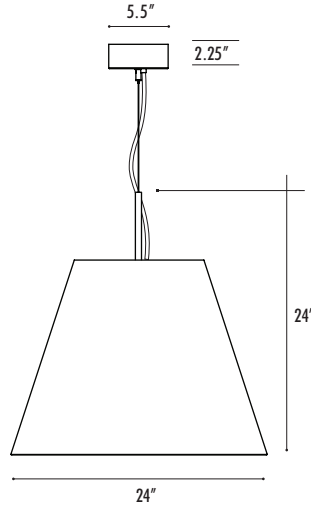

ITL2

112 watts, 9,945 delivered lumens