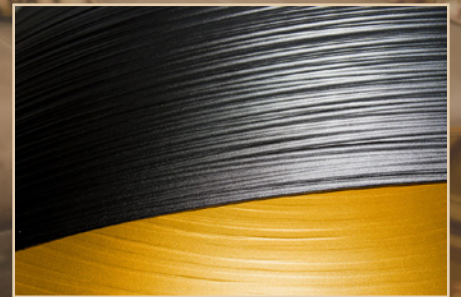

# TEXTURA

*Texture detail.*

TEXTURED METAL LED PENDANTS

## EXTERIOR COLORS

**W**–White

**K**–Black

**ES**–Espresso

**LG**–Light Gray

**DG**–Dark Gray

**CH**–Chocolate

**ST**–Silver Taupe