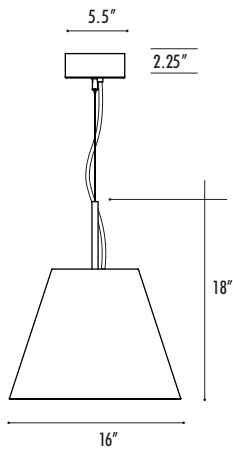

## ITL1

50 watts, 4,420 delivered lumens