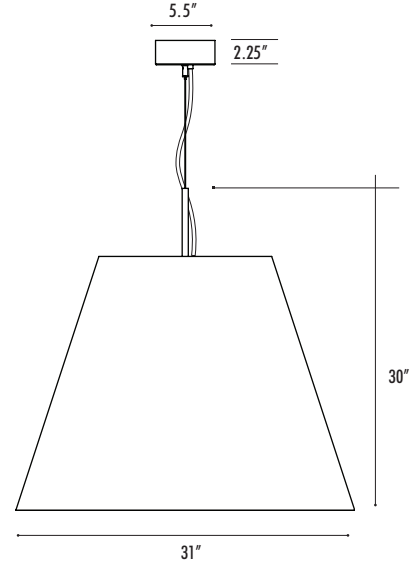

ITL3

192 watts, 17,000 delivered lumens