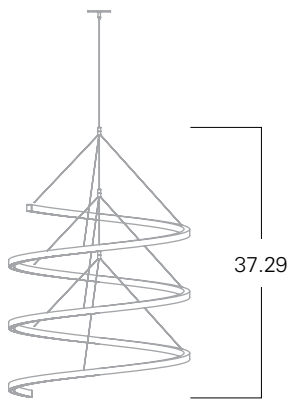

UNO HELIX & SPIRAL

UNO Helix & Spiral LED

UNO Helix and Spiral feature a minimalist 1-inch extruded aluminum housing profile, with a proprietary acrylic lens that provides broad, even illumination. Both are offered with white 90 CRI Nichia LED chips, available in 3000°, 3500°, and 4000° Kelvin color temperatures, or single-color red or blue LEDs, plus RGB with DMX512 interface. Dimming options available.

Ideal for lobbies, atriums, and stairwells with high ceilings. Visually dynamic when showcased behind exterior windows. uCL listed for dry locations.

UC3HELIX

3 ft. diameter
9,750 lumens / 1050 mA / 105 watts

UC4HELIX

4 ft. diameter
13,000 lumens / 1425 mA / 140 watts

UC5HELIX

5 ft. diameter
16,250 lumens / 1775 mA / 175 watts

UCSPIRAL

8,365 lumens / 2550 mA / 84 watts
Surface mount only.