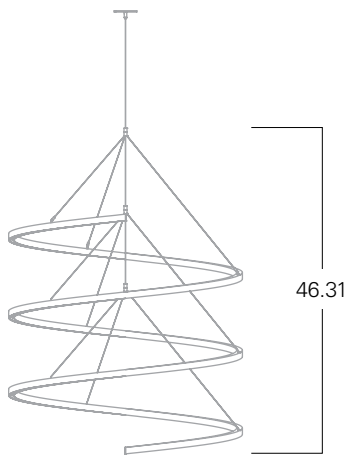

UNO HELIX & SPIRAL

UNO Helix & Spiral LED

UNO Helix and Spiral feature a minimalist 1-inch extruded aluminum housing profile, with a proprietary acrylic lens that provides broad, even illumination. Both are offered with white 90 CRI Nichia LED chips, available in 3000°, 3500°, and 4000° Kelvin color temperatures, or single-color red or blue LEDs, plus RGB with DMX512 interface. Dimming options available.

Ideal for lobbies, atriums, and stairwells with high ceilings. Visually dynamic when showcased behind exterior windows. uCL listed for dry locations.

UC3HELIX

3 ft. diameter
9,750 lumens / 1050 mA / 105 watts

UC4HELIX

4 ft. diameter
13,000 lumens / 1425 mA / 140 watts

UC5HELIX

5 ft. diameter
16,250 lumens / 1775 mA / 175 watts

UCSPIRAL

8,365 lumens / 2550 mA / 84 watts
Surface mount only.