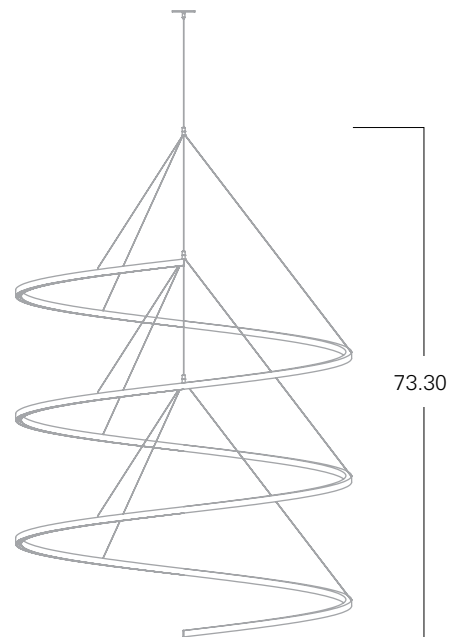

UNO HELIX & SPIRAL

UNO Helix & Spiral LED

UNO Helix and Spiral feature a minimalist 1-inch extruded aluminum housing profile, with a proprietary acrylic lens that provides broad, even illumination. Both are offered with white 90 CRI Nichia LED chips, available in 3000°, 3500°, and 4000° Kelvin color temperatures, or single-color red or blue LEDs, plus RGB with DMX512 interface. Dimming options available.

Ideal for lobbies, atriums, and stairwells with high ceilings. Visually dynamic when showcased behind exterior windows. uCL listed for dry locations.

UC3HELIX

3 ft. diameter
9,750 lumens / 1050 mA / 105 watts

UC4HELIX

4 ft. diameter
13,000 lumens / 1425 mA / 140 watts

UC5HELIX

5 ft. diameter
16,250 lumens / 1775 mA / 175 watts

UCSPIRAL

8,365 lumens / 2550 mA / 84 watts
Surface mount only.