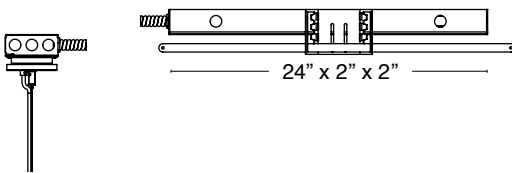

DIAMETER / WATTS / LUMENS / DRIVERS REQUIRED / WEIGHT

DIAMETER: NOMINAL (ACTUAL)	WATTS	DELIVERED LUMENS	DRIVERS REQUIRED	WEIGHT (lb.)
2 ft. (25.10 in.)	52	4,337	1	8
3 ft. (35.10 in.)	78	6,507	1	16
4 ft. (45.10 in.)	104	8,676	2	18
5 ft. (65.10 in.)	130	10,844	2	20

REMOTE DRIVERS

For suspended and hard lid ceilings with access panels. Canopy mounts to mud ring attached to J-box. Must be accessible after installation.

Standard pendant length: 8 ft. Specify **XP** for extra pendant. Maximum canopy to fixture distance: 25 ft. Maximum canopy to driver distance: 100 ft. (with 10 AWG wire).

Remote Driver Canopy
3.8 x 0.45 in.

SR – Standard mount driver installation.

EM – Emergency. T-bar install shown, below. Battery pack provides 10W for 90 minutes. Remote install only. Red driver light and test switch mounted in handy box installed at ceiling.