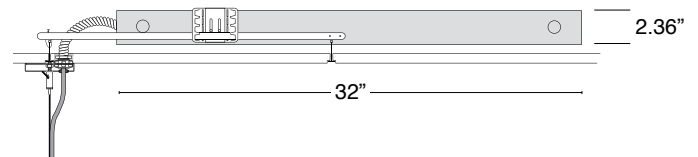

DIAMETER / WATTS / LUMENS / DRIVERS REQUIRED / WEIGHT

DIAMETER: NOMINAL (ACTUAL)	WATTS	DELIVERED LUMENS	DRIVERS REQUIRED	WEIGHT (lb.)
2 ft. (25.10 in.)	52	4,337	1	8
3 ft. (35.10 in.)	78	6,507	1	16
4 ft. (45.10 in.)	104	8,676	2	18
5 ft. (65.10 in.)	130	10,844	2	20

REMOTE DRIVERS

For suspended and hard lid ceilings with access panels. Canopy mounts to mud ring attached to J-box. Must be accessible after installation.

Standard pendant length: 8 ft. Specify **XP** for extra pendant. Maximum canopy to fixture distance: 25 ft. Maximum canopy to driver distance: 100 ft. (with 10 AWG wire).

Remote Driver Canopy
3.8 x 0.45 in.

SR – Standard mount driver installation.

EM – Emergency. T-bar install shown, below. Battery pack provides 10W for 90 minutes. Remote install only. Red driver light and test switch mounted in handy box installed at ceiling.