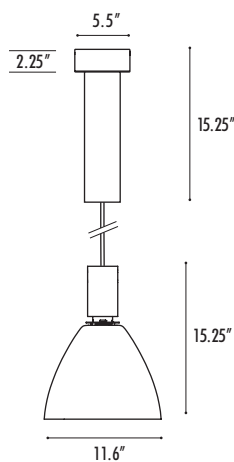

Aspect AL2387

metal LED pendant with glass shade

CONSTRUCTION

- Canopy mounts to standard J-box.
- Die cast aluminum housing and heat sink.
- Hand blown glass shade
- 6 ft. power cord supplied, standard. Specify **XP** for additional length (25 ft. max.).
- Drivers housed inside canopy for easy access.
- cUL listed for damp locations.

XP -Extra power cord (in inches, 25 ft. max.):	
---	--

AL2387
21 watts
2,125 delivered lumens

ALEM
Emergency

Aspect AL2387

metal LED pendant with glass shade

WHITE LEDS

Bridgelux Vero 18 COB.. 90 CRI. Specify color:
W30–3000°, **W35**–3500° or **W40**–4000° Kelvin.