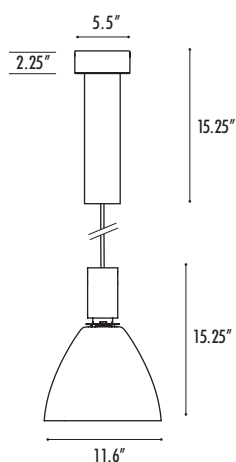

EM
Emergency