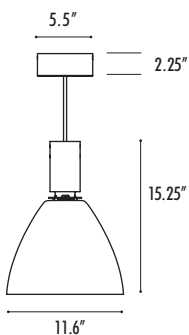

CONSTRUCTION

- Canopy mounts to standard J-box.
- Die cast aluminum housing and heat sink.
- Hand blown glass shade
- 6 ft. power cord supplied, standard. Specify **XP** for additional length (25 ft. max.).
- Drivers housed inside canopy for easy access.
- cUL listed for damp locations.

TYPE:	PROJECT:
ORDER NUMBER:	

MODEL#	OUTPUT (mA)	HOUSING FINISH	GLASS COLOR	LEDS	DIMMING	OPTIONS
AL2387	HO-1,000 MO-700	H-Hammerstone S-Silver W-White CC-Custom RAL color	I-Indigo M-Marine O-Opal T-Tangerine	W30 W35 W40	D-Standard BDIM-W11 DA-DALI	EM-Emergency

Example:

AL2387	HO	S	O	W35	D	

XP-Extra power cord (in inches, 25 ft. max.):		*CC-Custom RAL color:	

*RAL color must be specified: [Tiger Drylac](#)

AL2387
21, 36.5 watts