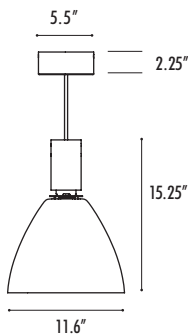

Aspect AL2387

metal LED pendant with glass shade

CONSTRUCTION

- Canopy mounts to standard J-box.
- Die cast aluminum housing and heat sink.
- Hand blown glass shade
- 6 ft. power cord supplied, standard. Specify **XP** for additional length (25 ft. max.).
- Drivers housed inside canopy for easy access.
- cUL listed for damp locations.

XP -Extra power cord (in inches, 25 ft. max.):	
---	--

AL2387
21 watts
2,125 delivered lumens

ALEM
Emergency

Aspect AL2387

metal LED pendant with glass shade

WHITE LEDS

Bridgelux Vero 18 COB.. 90 CRI. Specify color:
W30–3000°, **W35**–3500° or **W40**–4000° Kelvin.