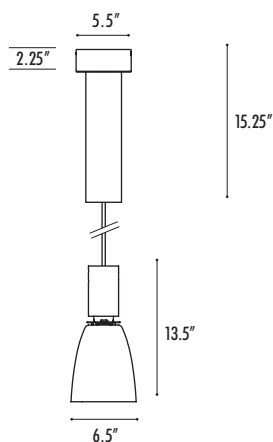

EM
Emergency