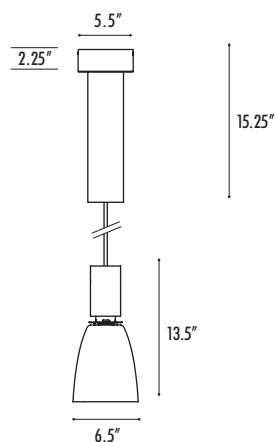

EM
Emergency