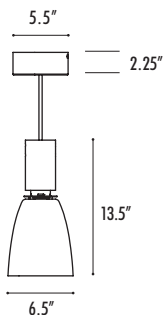

CONSTRUCTION

- Canopy mounts to standard J-box.
- Die cast aluminum housing and heat sink.
- Hand blown glass or white acrylic shade. (See Glass Color, below.)
- 6 ft. power cord supplied, standard. Specify **XP** for additional length (25 ft. max.).
- Drivers housed inside canopy for easy access.
- cUL listed for damp locations.

TYPE:	PROJECT:
ORDER NUMBER:	

MODEL#	HOUSING FINISH	GLASS COLOR	LEDS	DIMMING	OPTIONS
AL2347	H-Hammerstone S-Silver W-White CC-Custom RAL color	I-Indigo M-Marine O-Opal T-Tangerine OA-White Acrylic	W30 W35 W40	D-Standard BDIM-W11 DA-DALI	EM-Emergency

Example:

AL2347	S	O	W35	BDIM-W11	

XP-Extra power cord (in inches, 25 ft. max.):		*CC-Custom RAL color:	

*RAL color must be specified: [Tiger Drylac](#)

AL2347
21 watts
2,125 delivered lumens