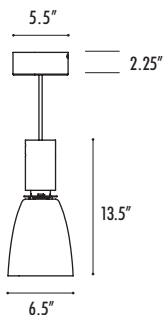

CONSTRUCTION

- Canopy mounts to standard J-box.
- Die cast aluminum housing and heat sink.
- Hand blown glass or white acrylic shade. (See Glass Color, below.)
- 6 ft. power cord supplied, standard. Specify **XP** for additional length (25 ft. max.).
- Drivers housed inside canopy for easy access.
- cUL listed for damp locations.

TYPE:	PROJECT:
ORDER NUMBER:	

MODEL#	HOUSING FINISH	GLASS COLOR	LEDS	DIMMING	OPTIONS
AL2347	H-Hammerstone S-Silver W-White CC-Custom RAL color	I-Indigo M-Marine O-Opal T-Tangerine OA-White Acrylic	W30 W35 W40	D-Standard BDIM-W11 DA-DALI	EM-Emergency

Example:

AL2347	S	O	W35	BDIM-W11	

XP-Extra power cord (in inches, 25 ft. max.):		*CC-Custom RAL color:	

*RAL color must be specified: [Tiger Drylac](#)

AL2347
21 watts
2,125 delivered lumens