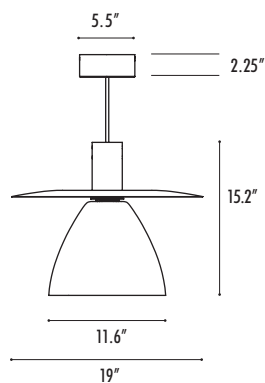

CONSTRUCTION

- Canopy mounts to standard J-box.
- Die cast aluminum housing and heat sink.
- Hand blown glass shade
- 6 ft. power cord supplied, standard. Specify **XP** for additional length (25 ft. max.).
- Drivers housed inside canopy for easy access.
- cUL listed for damp locations.

TYPE:	PROJECT:
ORDER NUMBER:	

MODEL#	OUTPUT (mA)	HOUSING FINISH	GLASS COLOR	LEDS	DIMMING	OPTIONS
AL2297	HO-1,000 MO-700	H-Hammerstone S-Silver W-White CC-Custom RAL color	I-Indigo M-Marine O-Opal T-Tangerine	W30 W35 W40	D-Standard BDIM-W11 DA-DALI	EM-Emergency

Example:

AL2297	HO	S	O	W35	D	

XP-Extra power cord (in inches, 25 ft. max.):		*CC-Custom RAL color:	

*RAL color must be specified: [Tiger Drylac](#)

AL2297
21, 36.5 watts