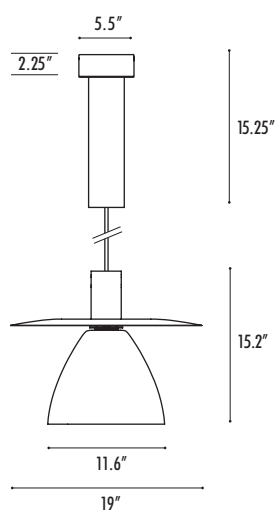

EM
Emergency