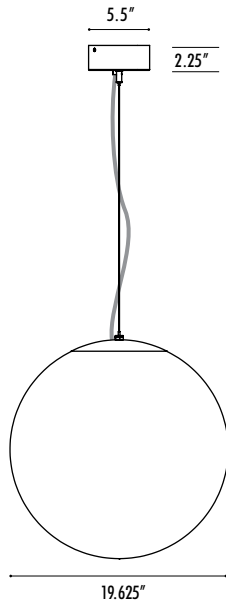

ARCTIC

GLASS LED PENDANTS

ARCTIC

ARL1

48 Watts

5,400 Delivered Lumens

ARL2

32 Watts