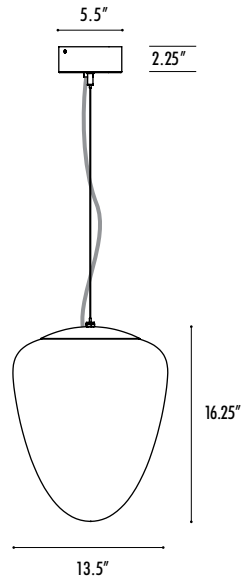

ARL2

32 Watts

3,600 Delivered Lumens

LEDs

White, 90 CRI

W30 – 3000° K

W35 – 3500° K

DRIVERS

D – Standard 0–10V, programmable, 1% dimming, 120/277V, 50/60 Hz.

BDIM-W11 – Lutron EcoSystem LDE14 Series, 1% dimming, fade-to-off.

EMERGENCY

EM7 – 7W for 90 minutes

EM12 – 12W for 90 minutes