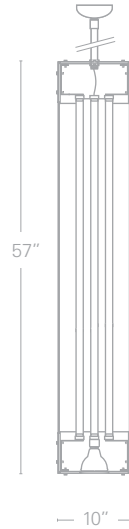

6300—3x32W T8 lamps, with 1x75W PAR30S downlight. 120V only.

6320—3x32W T8 lamps, with 1x39W PAR30 metal halide downlight.

6330—3x32W T8 lamps, no downlight.