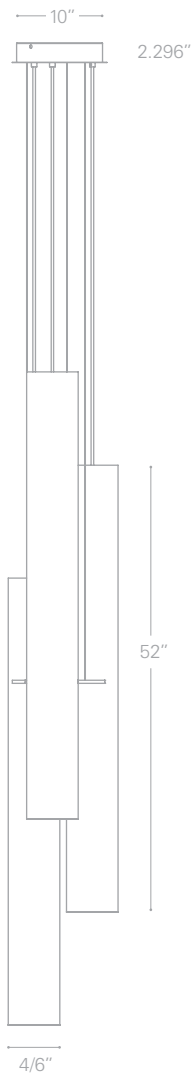

6300 4/6-inch LED tube clusters