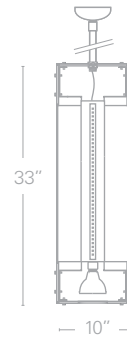

METAL FINISHES

S—silver

W—white

MOUNT OPTIONS

BLA

1/2" pipe mount

BLC

cable mount