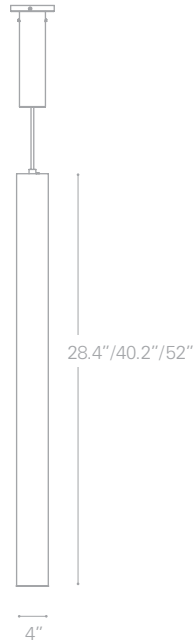

4" T5 fluorescent

6304—2 ft.
1x 14/24W T5 lamp

6305—3 ft.
1x 21/39W T5 lamp

6306—4 ft.
1x 28/54W T5 lamp

DOWNLIGHT

B4MR16LED—Uses LED MR16, DC 12V, GU5.3 lamp (not included). 9W max.

10" T8 fluorescent

6301—3x17W T8 lamps, with 1x75W PAR30S downlight. 120V only.

6321—3x17W T8 lamps, with 1x39W PAR30 metal halide downlight.

6331—3x17W T8 lamps, no downlight.

6300—3x32W T8 lamps, with 1x75W PAR30S downlight. 120V only.

6320—3x32W T8 lamps, with 1x39W PAR30 metal halide downlight.

6330—3x32W T8 lamps, no downlight.