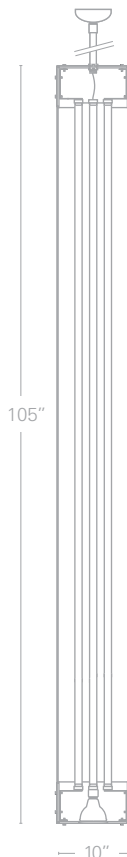

6302—3x59W T8 lamps, with 1x75W PAR30S downlight. 120V only.

6322—3x59W T8 lamps with 1x39W PAR30 metal halide downlight.

6332—3x59W T8 lamps, no downlight.