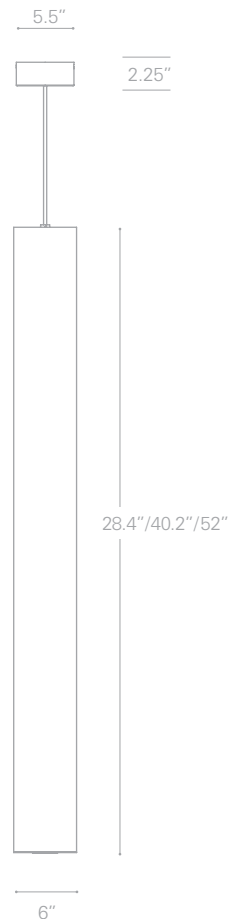

6300

4/6-inch slim tubes, LED

Seamless matte white acrylic cylindrical diffusers suspended by either power cord or $\frac{3}{8}$ " pipe.

LED COLORS

W30/W35/W40—3000, 3500 and 4000° K white

R—red, **B**—blue or **RGB** (requires **BDMXMOD** RGB decoder)

DIMMING

Standard: programmable, 0–10V, dimming to 1%.
White LEDs only.

For dimming/RGB details, see page 6.

METAL FINISHES

S—silver
W—white

MOUNT OPTIONS

BLA

$\frac{1}{2}$ " pipe mount

- **6307**—2 ft. LED
  2,110 lumens, 21 watts
- **6308**—3 ft. LED
  3,120 lumens, 32 watts
- **6309**—4 ft. LED
  4,120 lumens, 43 watts

DOWNLIGHT

B4MR16LED—Uses LED MR16, DC 12V, GU5.3 lamp (not included). 9W max.

- **6314**—2 ft. LED
  3,510 lumens, 36 watts
- **6315**—3 ft. LED
  5,230 lumens, 42 watts
- **6316**—4 ft. LED
  7,020 lumens, 48 watts

DOWNLIGHT

B6MR16LED—Uses LED MR16, DC 12V, GU5.3 lamp (not included). 9W max.

6309 / 6316