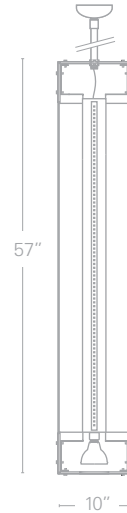

6,000 lumens, 62 watts

6340—LED, no downlight.

6350—LED, with one 75W PAR30S downlight. *120V only.*

6360—LED, with one 39W PAR30 metal halide downlight.