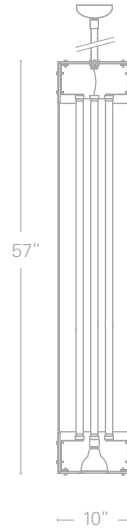

6300—3x32W T8 lamps, with 1x75W PAR30S downlight. 120V only.

6320—3x32W T8 lamps, with 1x39W PAR30 metal halide downlight.

6330—3x32W T8 lamps, no downlight.