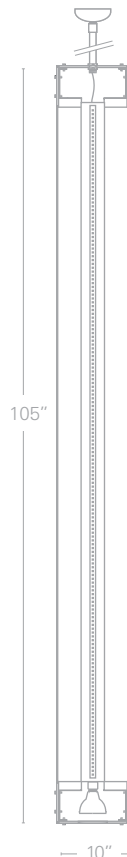

LED TUBE LIGHTS

4/6/10-INCH LED TUBE LIGHTS

Center For Molecular Medicine
Nevada School of Medicine
Reno, NV
Dekker/Perich/Sabatini

6300

10-inch tube lights, LED

Seamless acrylic cylindrical diffusers with 1/4-inch thick extruded aluminum top and bottom caps and matching aluminum cover plates, suspended by either aircraft cable and power cord, or with pipe.

METAL FINISHES

S—silver

W—white

MOUNT OPTIONS

BLA

1/2" pipe mount

BLC

cable mount

3,650 lumens, 37 watts

6341—LED, no downlight.

6351—LED, with one 75W PAR30S downlight. *120V only.*

6361—LED, with one 39W PAR30 metal halide downlight.

6,000 lumens, 62 watts

6340—LED, no downlight.

6350—LED, with one 75W PAR30S downlight. *120V only.*

6360—LED, with one 39W PAR30 metal halide downlight.

9,700 lumens, 100 watts

6342—LED, no downlight.

6352—LED, with one 75W PAR30S downlight. *120V only.*

6362—LED, with one 39W PAR30 metal halide downlight.