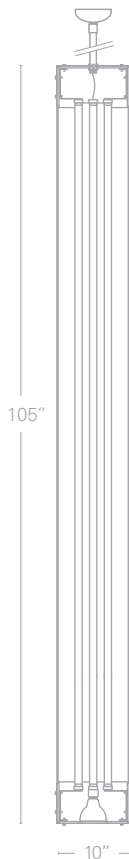

6302—3x59W T8 lamps, with 1x75W PAR30S downlight. 120V only.

6322—3x59W T8 lamps with 1x39W PAR30 metal halide downlight.

6332—3x59W T8 lamps, no downlight.