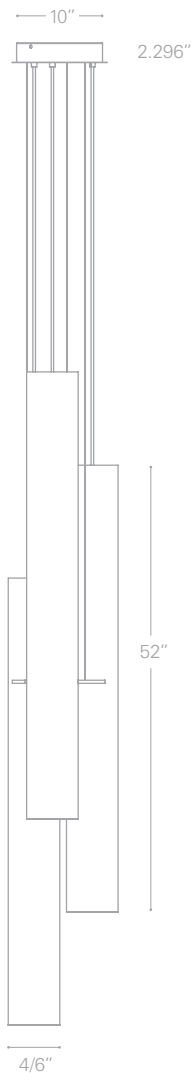

6300 4/6-inch LED tube clusters