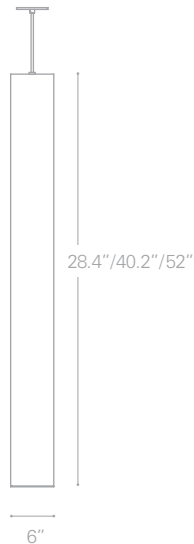

METAL FINISHES

S—silver
W—white

MOUNT OPTIONS

BLA

$\frac{1}{2}$ " pipe mount

- 6307**—2 ft. LED
2,110 lumens, 21 watts
- 6308**—3 ft. LED
3,120 lumens, 32 watts
- 6309**—4 ft. LED
4,120 lumens, 43 watts

DOWNLIGHT

6330—3x32W T8 lamps, no downlight.

6" T5 fluorescent

6311—2 ft.
2x 14/24W T5 lamps

6312—3 ft.
2x 21/39W T5 lamps

6313—4 ft.
2x 28/54W T5 lamps

DOWNLIGHT

B6MR16LED—Uses LED MR16, DC 12V, GU5.3 lamp (not included). 9W max.