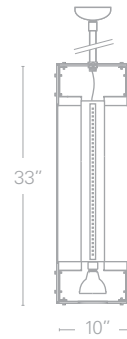

METAL FINISHES

S—silver

W—white

MOUNT OPTIONS

BLA

1/2" pipe mount

BLC

cable mount