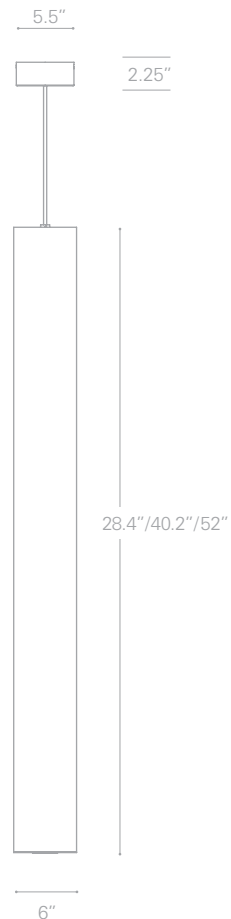

6300

4/6-inch slim tubes, LED

Seamless matte white acrylic cylindrical diffusers suspended by either power cord or $\frac{3}{8}$ " pipe.

LED COLORS

W30/W35/W40—3000, 3500 and 4000° K white

R—red, **B**—blue or **RGB** (requires **BDMXMOD** RGB decoder)

DIMMING

Standard: programmable, 0–10V, dimming to 1%.
White LEDs only.

For dimming/RGB details, see page 6.

METAL FINISHES

S—silver
W—white

MOUNT OPTIONS

BLA

$\frac{1}{2}$ " pipe mount

- **6307**—2 ft. LED
  2,110 lumens, 21 watts
- **6308**—3 ft. LED
  3,120 lumens, 32 watts
- **6309**—4 ft. LED
  4,120 lumens, 43 watts

DOWNLIGHT

B4MR16LED—Uses LED MR16, DC 12V, GU5.3 lamp (not included). 9W max.

- **6314**—2 ft. LED
  3,510 lumens, 36 watts
- **6315**—3 ft. LED
  5,230 lumens, 42 watts
- **6316**—4 ft. LED
  7,020 lumens, 48 watts

DOWNLIGHT

B6MR16LED—Uses LED MR16, DC 12V, GU5.3 lamp (not included). 9W max.

6309 / 6316