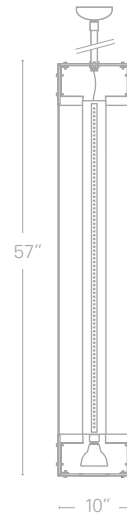

6,000 lumens, 62 watts

6340—LED, no downlight.

6350—LED, with one 75W PAR30S downlight. *120V only.*

6360—LED, with one 39W PAR30 metal halide downlight.