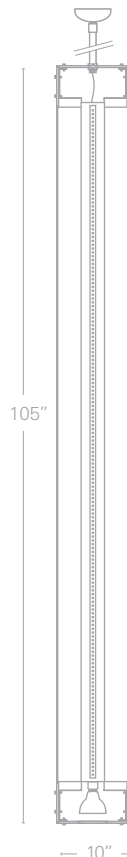

LED TUBE LIGHTS

4/6/10-INCH LED TUBE LIGHTS

Center For Molecular Medicine
Nevada School of Medicine
Reno, NV
Dekker/Perich/Sabatini

6300

10-inch tube lights, LED

Seamless acrylic cylindrical diffusers with 1/4-inch thick extruded aluminum top and bottom caps and matching aluminum cover plates, suspended by either aircraft cable and power cord, or with pipe.

METAL FINISHES

S—silver

W—white

MOUNT OPTIONS

BLA

1/2" pipe mount

BLC

cable mount

3,650 lumens, 37 watts

6341—LED, no downlight.

6351—LED, with one 75W PAR30S downlight. *120V only.*

6361—LED, with one 39W PAR30 metal halide downlight.

6,000 lumens, 62 watts

6340—LED, no downlight.

6350—LED, with one 75W PAR30S downlight. *120V only.*

6360—LED, with one 39W PAR30 metal halide downlight.

9,700 lumens, 100 watts

6342—LED, no downlight.

6352—LED, with one 75W PAR30S downlight. *120V only.*

6362—LED, with one 39W PAR30 metal halide downlight.