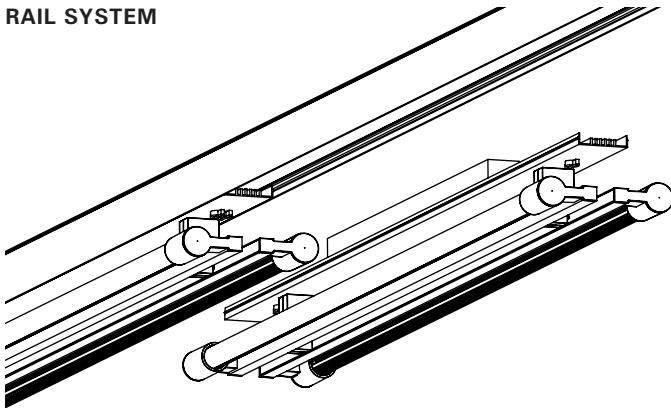

RAIL SYSTEM

OPTIONAL J-BOX COVER

Cover plate mounts to maximum 4" square J-box. Ballast housing mounts to wall on top of cover plate, which may be painted to match ceiling or wall, and includes two mounting spacers to offset cover thickness. Order **S100P**.

WATTS / LUMENS / EFFICACY

LENGTH	WATTS	DELIVERED LUMENS	EFFICACY
2 ft. LO	14	1,444	103 LPW
2 ft. HO	28	2,886	103 LPW
3 ft. LO	21	2,164	103 LPW
3 ft. HO	42	4,330	103 LPW
4 ft. LO	28	2,886	103 LPW
4 ft. HO	56	5,772	103 LPW