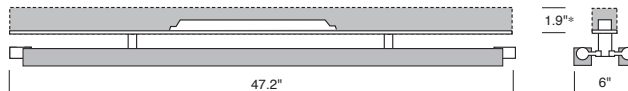

Swing SLW7 trim 20

adjustable LED double lamp surface mount, square trim, white louvers

TRIM 20
Direct/Indirect Square Trim
with White Louvers

CONSTRUCTION

- o Double 2, 3, 4 ft. surface fixture that mounts to extruded aluminum continuous wireway and driver housing Rail System.
- o Designed for open ceiling environments, the Rail System may be mounted directly to ceilings, joists, or decks; replacing J-box and conduit, for a cleaner appearance. The back plate has a 7/8" opening for direct conduit power feed at the end caps, or from anywhere along the Rail housing.
- o Rail system may also be suspended. See **SPF7, SAC** option on p. 2.
- o Specify XP for additional length (25 ft. max.).
- o cUL listed for damp locations.

Lamp rotates 270°, in 15° stepped increments, to direct light where needed.

TYPE:	PROJECT:
ORDER NUMBER:	

MODEL#	LENGTH (FT.)	LEDS	HO/LO*	DIMMING	EMERGENCY	OPTIONS
SLW7	4 3 2	W30 W35 W40	LO HO	D-Standard BDIM-W11	EM-Emergency	SPF7 SAC
Example:						
SLW7	4	W35	HO	D		

Run Length (total feet):		S100P-J-box cover	
XL-custom lumen reduction (specify lumens):			

MODEL	LENGTH
SLW74LO/HO	4 ft.
SLW73LO/HO	3 ft.
SLW72LO/HO	2 ft.

Swing SLW7 trim 20

adjustable LED double lamp surface mount, square trim, white louvers