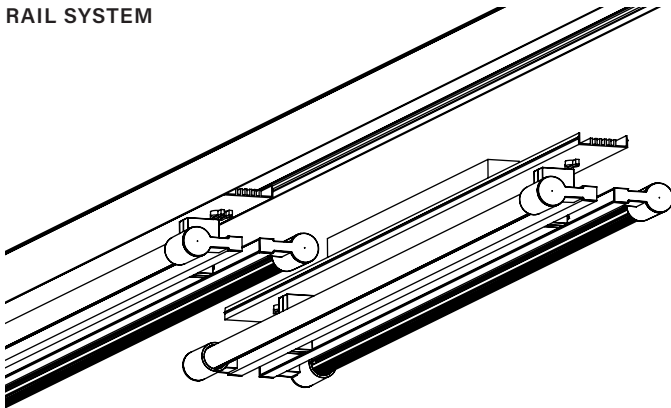

RAIL SYSTEM

WATTS / LUMENS / EFFICACY

LENGTH	WATTS	DELIVERED LUMENS	EFFICACY
2 ft. LO	14	1,444	103 LPW
2 ft. HO	28	2,886	103 LPW
3 ft. LO	21	2,164	103 LPW
3 ft. HO	42	4,330	103 LPW
4 ft. LO	28	2,886	103 LPW
4 ft. HO	56	5,772	103 LPW