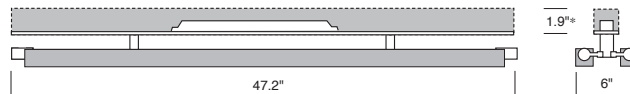

Swing SLW7 trim 20

adjustable LED double lamp surface mount, square trim, white louvers

TRIM 20
Direct/Indirect Square Trim
with White Louvers

CONSTRUCTION

- Double 2, 3, 4 ft. surface fixture that mounts to extruded aluminum continuous wireway and driver housing Rail System.
- Designed for open ceiling environments, the Rail System may be mounted directly to ceilings, joists, or decks; replacing J-box and conduit, for a cleaner appearance. The back plate has a 7/8" opening for direct conduit power feed at the end caps, or from anywhere along the Rail housing.
- Rail system may also be suspended. See **SPF7, SAC** option on p. 2.
- Specify XP for additional length (25 ft. max.).
- cUL listed for damp locations.

Lamp rotates 270°, in 15° stepped increments, to direct light where needed.

TYPE:	PROJECT:
ORDER NUMBER:	

MODEL#	LENGTH (FT.)	HO/LO	LEDS	FINISHES*		DIMMING	EMERGENCY	OPTION	TRIM
SLW7	4	LO	W30	BW-Barn Wood	DC-Dark Cherry	D-Standard BDIM-W11	EM	SPF7 SAC	20
	3	HO	W35	CB-Carbon Fiber	KL-Khaki Leather				
	2		W40	ES-Espresso HK-Honey Oak M-Maple SD-Silver Driftwood	BR-Bronze GF-Gold Leaf CO-Copper GT-Gold Textured SA-Stainless Steel				
Example:									
SLW7	4	HO	W35	BW		D		SAC	20

Run Length (total feet):	S100P - J-box cover	
XL - custom lumen reduction (specify lumens):		*Trim only. For switches, see p.3.

MODEL	LENGTH
SLW74LO/HO	4 ft.
SLW73LO/HO	3 ft.
SLW72LO/HO	2 ft.

Swing SLW7 trim 20