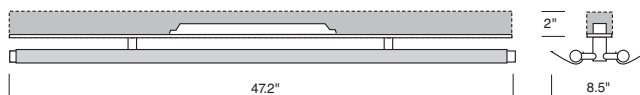

Swing SLW7 trim 19

adjustable LED double lamp surface mount, solid asymmetrical reflector

TRIM 19
Solid Asymmetrical
Reflector

CONSTRUCTION

- o Double 2, 3, 4 ft. surface fixture that mounts to extruded aluminum continuous wireway and driver housing Rail System.
- o Designed for open ceiling environments, the Rail System may be mounted directly to ceilings, joists, or decks; replacing J-box and conduit, for a cleaner appearance. The back plate has a 7/8" opening for direct conduit power feed at the end caps, or from anywhere along the Rail housing.
- o Rail system may also be suspended. See **SPF7, SAC** option on p. 2.
- o Specify XP for additional length (25 ft. max.).
- o cUL listed for damp locations.

Lamp rotates 270°, in 15° stepped increments, to direct light where needed.

TYPE:	PROJECT:
ORDER NUMBER:	

MODEL#	LENGTH (FT.)	LEDS	HO/LO*	DIMMING	EMERGENCY	OPTIONS
SLW7	4 3 2	W30 W35 W40	LO HO	D-Standard BDIM-W11	EM-Emergency	SPF7 SAC
Example:						
SLW7	4	W35	HO	D		

Run Length (total feet):		S100P- J-box cover	
XL-custom lumen reduction (specify lumens):			

MODEL	LENGTH
SLW74LO/HO	4 ft.
SLW73LO/HO	3 ft.
SLW72LO/HO	2 ft.

Swing SLW7 trim 19

adjustable LED double lamp surface mount, solid asymmetrical reflector