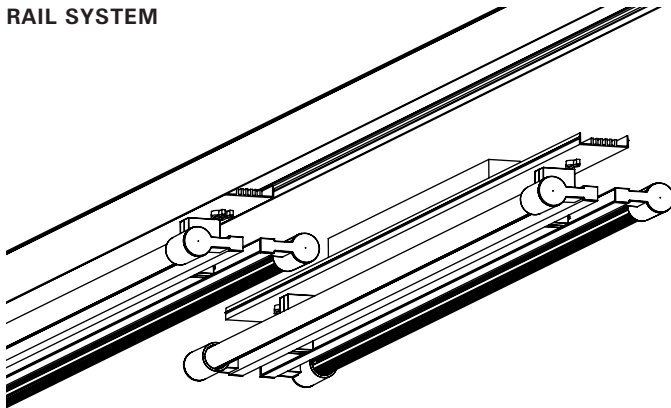

RAIL SYSTEM

OPTIONAL J-BOX COVER

Cover plate mounts to maximum 4" square J-box. Ballast housing mounts to wall on top of cover plate, which may be painted to match ceiling or wall, and includes two mounting spacers to offset cover thickness. Order **S100P**.

WATTS / LUMENS / EFFICACY

LENGTH	WATTS	DELIVERED LUMENS	EFFICACY
2 ft. LO	14	1,444	103 LPW
2 ft. HO	28	2,886	103 LPW
3 ft. LO	21	2,164	103 LPW
3 ft. HO	42	4,330	103 LPW
4 ft. LO	28	2,886	103 LPW
4 ft. HO	56	5,772	103 LPW