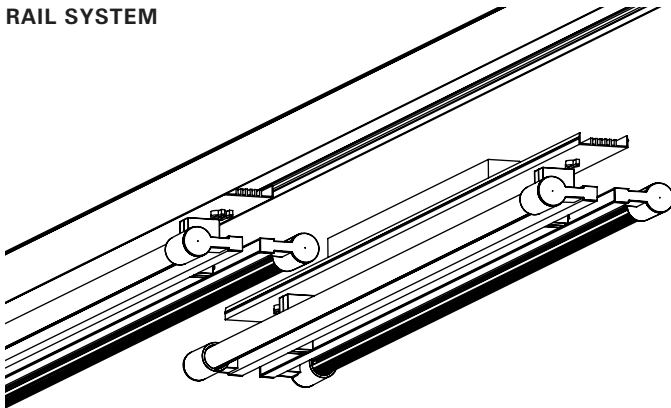

Swing SLW7 trim 18

adjustable LED double lamp surface mount, fully perforated white reflector

TRIM 18
Fully Perforated
White Reflector
with Acrylic Backing

CONSTRUCTION

- o Double 2, 3, 4 ft. surface fixture that mounts to extruded aluminum continuous wireway and driver housing Rail System.
- o Designed for open ceiling environments, the Rail System may be mounted directly to ceilings, joists, or decks; replacing J-box and conduit, for a cleaner appearance. The back plate has a 7/8" opening for direct conduit power feed at the end caps, or from anywhere along the Rail housing.
- o Rail system may also be suspended. See **SPF7, SAC** option on p. 2.
- o Specify XP for additional length (25 ft. max.).
- o cUL listed for damp locations.

EMERGENCY

For 4' through 8' fixtures only. Battery pack provides 10W for 90 minutes. Adds additional length to driver housing.

RAIL SYSTEM

WATTS / LUMENS / EFFICACY

| LENGTH | WATTS | DELIVERED LUMENS | EFFICACY |
|-----------------|-------|------------------|----------|
| 2 ft. LO | 14 | 1,444 | 103 LPW |
| 2 ft. HO | 28 | 2,886 | 103 LPW |
| 3 ft. LO | 21 | 2,164 | 103 LPW |
| 3 ft. HO | 42 | 4,330 | 103 LPW |
| 4 ft. LO | 28 | 2,886 | 103 LPW |
| 4 ft. HO | 56 | 5,772 | 103 LPW |