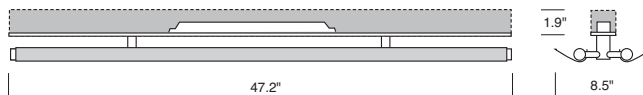

Swing SLW7 trim 18

adjustable LED double lamp surface mount, fully perforated white reflector

TRIM 18
Fully Perforated
White Reflector
with Acrylic Backing

CONSTRUCTION

- o Double 2, 3, 4 ft. surface fixture that mounts to extruded aluminum continuous wireway and driver housing Rail System.
- o Designed for open ceiling environments, the Rail System may be mounted directly to ceilings, joists, or decks; replacing J-box and conduit, for a cleaner appearance. The back plate has a 7/8" opening for direct conduit power feed at the end caps, or from anywhere along the Rail housing.
- o Rail system may also be suspended. See **SPF7, SAC** option on p. 2.
- o Specify XP for additional length (25 ft. max.).
- o cUL listed for damp locations.

Lamp rotates 270°, in 15° stepped increments, to direct light where needed.

TYPE:	PROJECT:
ORDER NUMBER:	

MODEL#	LENGTH (FT.)	LEDS	HO/LO*	DIMMING	EMERGENCY	OPTIONS
SLW7	4 3 2	W30 W35 W40	LO HO	D-Standard BDIM-W11	EM-Emergency	SPF7 SAC
Example:						
SLW7	4	W35	HO	D		

Run Length (total feet):		S100P- J-box cover	
XL-custom lumen reduction (specify lumens):			

MODEL	LENGTH
SLW74LO/HO	4 ft.
SLW73LO/HO	3 ft.
SLW72LO/HO	2 ft.

Swing SLW7 trim 18

adjustable LED double lamp surface mount, fully perforated white reflector