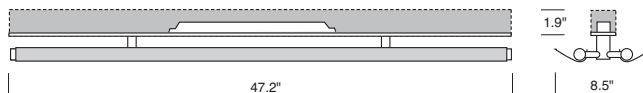

Swing SLW7 trim 18

adjustable LED double lamp surface mount, fully perforated white reflector

TRIM 18
Fully Perforated
White Reflector
with Acrylic Backing

CONSTRUCTION

- o Double 2, 3, 4 ft. surface fixture that mounts to extruded aluminum continuous wireway and driver housing Rail System.
- o Designed for open ceiling environments, the Rail System may be mounted directly to ceilings, joists, or decks; replacing J-box and conduit, for a cleaner appearance. The back plate has a 7/8" opening for direct conduit power feed at the end caps, or from anywhere along the Rail housing.
- o Rail system may also be suspended. See **SPF7, SAC** option on p. 2.
- o Specify XP for additional length (25 ft. max.).
- o cUL listed for damp locations.

Lamp rotates 270°, in 15° stepped increments, to direct light where needed.

| | |
|----------------------|-----------------|
| TYPE: | PROJECT: |
| ORDER NUMBER: | |

| MODEL# | LENGTH (FT.) | LEDS | HO/LO* | DIMMING | EMERGENCY | OPTIONS |
|----------|--------------|-------------------|----------|------------------------|--------------|-------------|
| SLW7 | 4 3 2 | W30 W35 W40 | LO HO | D-Standard BDIM-W11 | EM-Emergency | SPF7 SAC |
| Example: | | | | | | |
| SLW7 | 4 | W35 | HO | D | | |

| | | | |
|---|--|-------------------|--|
| Run Length (total feet): | | S100P-J-box cover | |
| XL-custom lumen reduction (specify lumens): | | | |

| | |
|--------------|---------------|
| MODEL | LENGTH |
| SLW74LO/HO | 4 ft. |
| SLW73LO/HO | 3 ft. |
| SLW72LO/HO | 2 ft. |