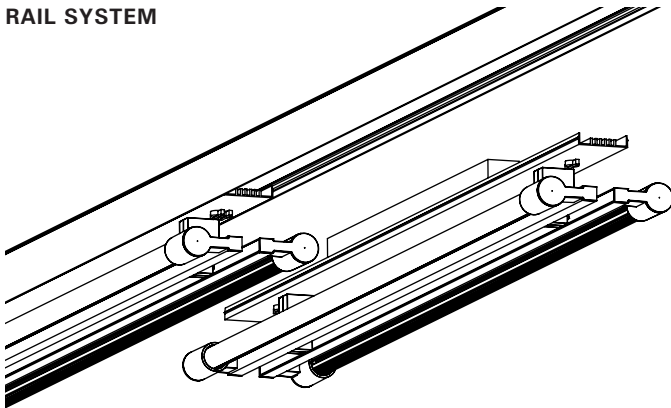

Swing SLW7 trim 09

adjustable LED double lamp surface mount, 180° perforated diffuser

CONSTRUCTION

- o Double 2, 3, 4 ft. surface fixture that mounts to extruded aluminum continuous wireway and driver housing Rail System.
- o Designed for open ceiling environments, the Rail System may be mounted directly to ceilings, joists, or decks; replacing J-box and conduit, for a cleaner appearance. The back plate has a 7/8" opening for direct conduit power feed at the end caps, or from anywhere along the Rail housing.
- o Rail system may also be suspended. See **SPF7, SAC** option on p. 2.
- o Specify XP for additional length (25 ft. max.).
- o cUL listed for damp locations.

EMERGENCY

For 4' through 8' fixtures only. Battery pack provides 10W for 90 minutes. Adds additional length to driver housing.

RAIL SYSTEM

OPTIONAL J-BOX COVER

Cover plate mounts to maximum 4" square J-box. Ballast housing mounts to wall on top of cover plate, which may be painted to match ceiling or wall, and includes two mounting spacers to offset cover thickness. Order **S100P**.