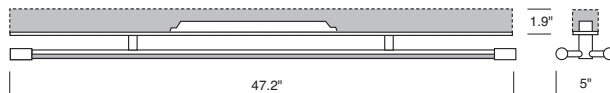

Swing SLW7 trim 09

adjustable LED double lamp surface mount, 180° perforated diffuser

CONSTRUCTION

- o Double 2, 3, 4 ft. surface fixture that mounts to extruded aluminum continuous wireway and driver housing Rail System.
- o Designed for open ceiling environments, the Rail System may be mounted directly to ceilings, joists, or decks; replacing J-box and conduit, for a cleaner appearance. The back plate has a 7/8" opening for direct conduit power feed at the end caps, or from anywhere along the Rail housing.
- o Rail system may also be suspended. See **SPF7, SAC** option on p. 2.
- o Specify XP for additional length (25 ft. max.).
- o cUL listed for damp locations.

Lamp rotates 270°, in 15° stepped increments, to direct light where needed.

TRIM 09
180° Perforated Diffuser with 360° Lamp Rotation

TYPE:	PROJECT:
ORDER NUMBER:	

MODEL#	LENGTH (FT.)	LEDS	HO/LO*	DIMMING	EMERGENCY	OPTIONS
SLW7	4 3 2	W30 W35 W40	LO HO	D-Standard BDIM-W11	EM-Emergency	SPF7 SAC

Example:

SLW7	4	W35	HO	D		
------	---	-----	----	---	--	--

Run Length (total feet):		S100P- J-box cover	
XL-custom lumen reduction (specify lumens):			

MODEL	LENGTH
SLW74LO/HO	4 ft.
SLW73LO/HO	3 ft.
SLW72LO/HO	2 ft.