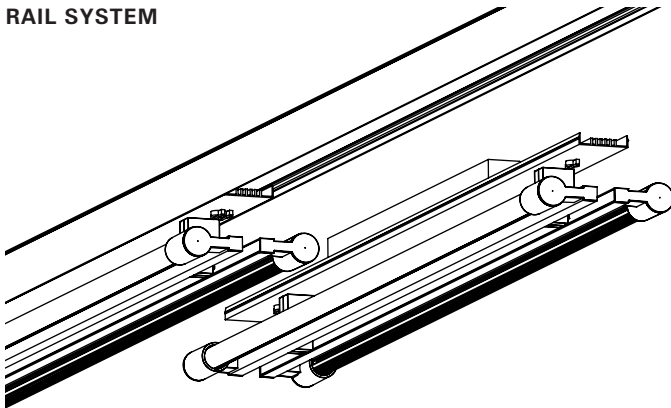

RAIL SYSTEM

OPTIONAL J-BOX COVER

Cover plate mounts to maximum 4" square J-box. Ballast housing mounts to wall on top of cover plate, which may be painted to match ceiling or wall, and includes two mounting spacers to offset cover thickness. Order **S100P**.

WATTS / LUMENS / EFFICACY

LENGTH	WATTS	DELIVERED LUMENS	EFFICACY
2 ft. LO	14	1,444	103 LPW
2 ft. HO	28	2,886	103 LPW
3 ft. LO	21	2,164	103 LPW
3 ft. HO	42	4,330	103 LPW
4 ft. LO	28	2,886	103 LPW
4 ft. HO	56	5,772	103 LPW