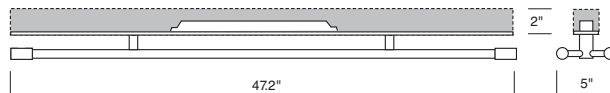

Swing SLW7 bare

adjustable LED double lamp surface mount

CONSTRUCTION

- o Double 2, 3, 4 ft. surface fixture that mounts to extruded aluminum continuous wireway and driver housing Rail System.
- o Designed for open ceiling environments, the Rail System may be mounted directly to ceilings, joists, or decks; replacing J-box and conduit, for a cleaner appearance. The back plate has a 7/8" opening for direct conduit power feed at the end caps, or from anywhere along the Rail housing.
- o Rail system may also be suspended.
- o See **SPF7, SAC** option on p. 2.
- o cUL listed for damp locations.

Lamp rotates 270°, in 15° stepped increments, to direct light where needed.

TYPE:	PROJECT:
ORDER NUMBER:	

MODEL#	LENGTH (FT.)	LEDS	HO/LO*	DIMMING	EMERGENCY	OPTIONS
SLW7	4 3 2	W30 W35 W40	LO HO	D-Standard BDIM-W11	EM-Emergency	SPF7 SAC
Example:						
SLW7	4	W35	HO	D		

Run Length (total feet):		S100P- J-box cover	
XL- custom lumen reduction (specify lumens):			

MODEL
SLW74LO/HO
SLW73LO/HO
SLW72LO/HO

LENGTH
4 ft.
3 ft.
2 ft.

Swing SLW7 bare

adjustable LED double lamp surface mount