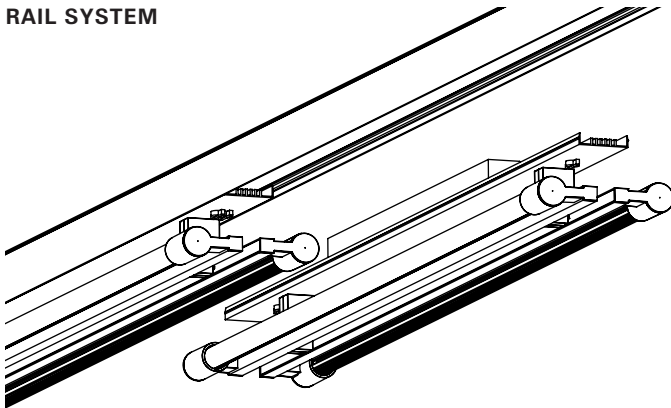

RAIL SYSTEM

OPTIONAL J-BOX COVER

Cover plate mounts to maximum 4" square J-box. Ballast housing mounts to wall on top of cover plate, which may be painted to match ceiling or wall, and includes two mounting spacers to offset cover thickness. Order **S100P**.

WATTS / LUMENS / EFFICACY

LENGTH	WATTS	DELIVERED LUMENS	EFFICACY
2 ft. LO	14	1,444	103 LPW
2 ft. HO	28	2,886	103 LPW
3 ft. LO	21	2,164	103 LPW
3 ft. HO	42	4,330	103 LPW
4 ft. LO	28	2,886	103 LPW
4 ft. HO	56	5,772	103 LPW