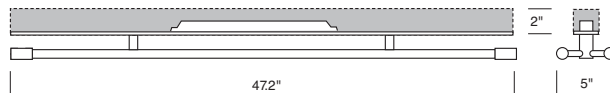

Swing SLW7 bare

adjustable LED double lamp surface mount

CONSTRUCTION

- o Double 2, 3, 4 ft. surface fixture that mounts to extruded aluminum continuous wireway and driver housing Rail System.
- o Designed for open ceiling environments, the Rail System may be mounted directly to ceilings, joists, or decks; replacing J-box and conduit, for a cleaner appearance. The back plate has a 7/8" opening for direct conduit power feed at the end caps, or from anywhere along the Rail housing.
- o Rail system may also be suspended.
- o See **SPF7, SAC** option on p. 2.
- o cUL listed for damp locations.

Lamp rotates 270°, in 15° stepped increments, to direct light where needed.

TYPE:	PROJECT:
ORDER NUMBER:	

MODEL#	LENGTH (FT.)	LEDS	HO/LO*	DIMMING	EMERGENCY	OPTIONS
SLW7	4 3 2	W30 W35 W40	LO HO	D-Standard BDIM-W11	EM-Emergency	SPF7 SAC
Example:						
SLW7	4	W35	HO	D		

Run Length (total feet):		S100P - J-box cover	
XL - custom lumen reduction (specify lumens):			

MODEL	LENGTH
SLW74LO/HO	4 ft.
SLW73LO/HO	3 ft.
SLW72LO/HO	2 ft.

Swing SLW7 bare

adjustable LED double lamp surface mount