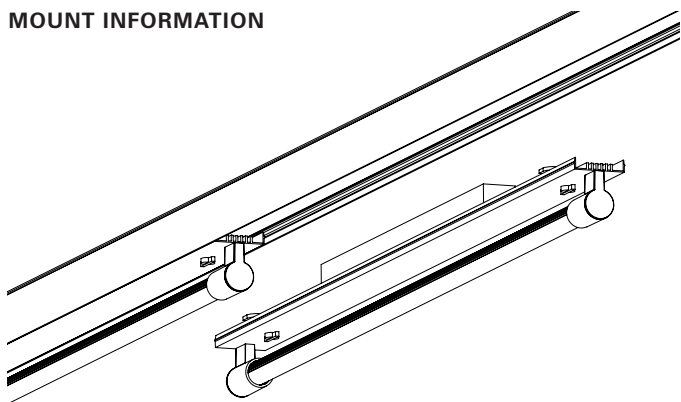

MOUNT INFORMATION

OPTIONAL J-BOX COVER

Cover plate mounts to maximum 4" square J-box. Ballast housing mounts to wall on top of cover plate, which may be painted to match ceiling or wall, and includes two mounting spacers to offset cover thickness. Order **S100P**.

WATTS / LUMENS / EFFICACY

LENGTH	WATTS	DELIVERED LUMENS	EFFICACY
2 ft. LO	7	722	97 LPW
2 ft. HO	14	1,443	97 LPW
3 ft. LO	10.5	1,082	97 LPW
3 ft. HO	21	2,165	97 LPW
4 ft. LO	14	1,443	97 LPW
4 ft. HO	28	2,886	97 LPW