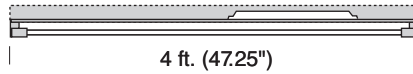

Lamp rotates 270°, in 15° stepped increments, to direct light where needed.

| | |
|----------------------|-----------------|
| TYPE: | PROJECT: |
| ORDER NUMBER: | |

| MODEL# | LENGTH (FT.) | HO/LO | LEDS | DIMMING | EMERGENCY | OPTION | TRIM |
|----------|-----------------------|----------|-------------------|------------------------|--------------|-------------|------|
| SLT7 | 8 6 4 3 2 | LO HO | W30 W35 W40 | D-Standard BDIM-W11 | EM-Emergency | SAC SPF7 | 09 |
| Example: | | | | | | | |
| SLT7 | 8 | HO | W35 | BDIM-W11 | | SAC | 09 |

| | |
|---|---------------------------|
| Run Length (total feet): | S100P -J-box cover |
| XL-custom lumen reduction (specify lumens): | |

MODEL
SLT78LO/HO
SLT76LO/HO

LENGTH
8 ft.
6 ft.

MODEL
SLT74LO/HO
SLT73LO/HO
SLT72LO/HO

LENGTH
4 ft.
3 ft.
2 ft.

Stick SLT7 trim 09

adjustable LED single lamp surface mount with 180° perforated diffuser

WHITE LEDS

Samsung tight bin chips on aluminum clad boards. 90 CRI. Specify color: W30–3000° Kelvin, W35–3500° Kelvin, or W40–4000° Kelvin color temperature.