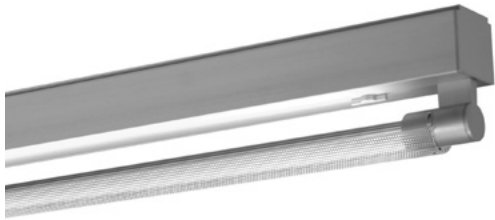

Stick SLT7 trim 09

adjustable LED single lamp surface mount with 180° perforated diffuser

TRIM 09
180° Perforated Diffuser
with 360° Lamp Rotation

CONSTRUCTION

- Single 2, 3, 4 ft. or dual 6 or 8 ft. inline surface fixture that mounts to extruded aluminum continuous wireway and driver housing Rail System.
- Designed for open ceiling environments, the Rail System may be mounted directly to ceilings, joists, or decks; replacing J-box and conduit, for a cleaner appearance. The back plate has a 7/8" opening for direct conduit power feed at the end caps, or from anywhere along the Rail housing.
- Rail System housing may also be suspended as a pendant. 8 ft. gray adjustable power and aircraft cables, with push button grippers supplied, standard.
- Specify XP for additional length (25 ft. max.).
- cUL listed for damp locations.

Lamp rotates 270°, in 15° stepped increments, to direct light where needed.

| | |
|----------------------|-----------------|
| TYPE: | PROJECT: |
| ORDER NUMBER: | |

| MODEL# | LENGTH (FT.) | HO/LO | LEDS | DIMMING | EMERGENCY | OPTION | TRIM |
|----------|-----------------------|----------|-------------------|------------------------|--------------|-------------|------|
| SLT7 | 8 6 4 3 2 | LO HO | W30 W35 W40 | D-Standard BDIM-W11 | EM-Emergency | SAC SPF7 | 09 |
| Example: | | | | | | | |
| SLT7 | 8 | HO | W35 | BDIM-W11 | | SAC | 09 |

| | |
|---|---------------------------|
| Run Length (total feet): | S100P -J-box cover |
| XL-custom lumen reduction (specify lumens): | |

MODEL
SLT78LO/HO
SLT76LO/HO

LENGTH
8 ft.
6 ft.

MODEL
SLT74LO/HO
SLT73LO/HO
SLT72LO/HO

LENGTH
4 ft.
3 ft.
2 ft.

Stick SLT7 trim 09

adjustable LED single lamp surface mount with 180° perforated diffuser

WHITE LEDS

Samsung tight bin chips on aluminum clad boards. 90 CRI. Specify color: W30–3000° Kelvin, W35–3500° Kelvin, or W40–4000° Kelvin color temperature.