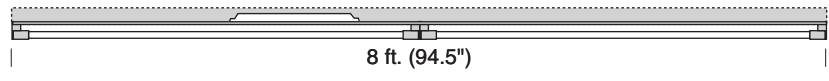

Stick SLT7 trim 09

adjustable LED single lamp surface mount with 180° perforated diffuser

TRIM 09
180° Perforated Diffuser
with 360° Lamp Rotation

CONSTRUCTION

- Single 2, 3, 4 ft. or dual 6 or 8 ft. inline surface fixture that mounts to extruded aluminum continuous wireway and driver housing Rail System.
- Designed for open ceiling environments, the Rail System may be mounted directly to ceilings, joists, or decks; replacing J-box and conduit, for a cleaner appearance. The back plate has a 7/8" opening for direct conduit power feed at the end caps, or from anywhere along the Rail housing.
- Rail System housing may also be suspended as a pendant. 8 ft. gray adjustable power and aircraft cables, with push button grippers supplied, standard.
- Specify XP for additional length (25 ft. max.).
- cUL listed for damp locations.

Lamp rotates 270°, in 15° stepped increments, to direct light where needed.

| | |
|----------------------|-----------------|
| TYPE: | PROJECT: |
| ORDER NUMBER: | |

| MODEL# | LENGTH (FT.) | HO/LO | LEDS | DIMMING | EMERGENCY | OPTION | TRIM |
|----------|-----------------------|----------|-------------------|------------------------|--------------|-------------|------|
| SLT7 | 8 6 4 3 2 | LO HO | W30 W35 W40 | D-Standard BDIM-W11 | EM-Emergency | SAC SPF7 | 09 |
| Example: | | | | | | | |
| SLT7 | 8 | HO | W35 | BDIM-W11 | | SAC | 09 |

| | |
|---|---------------------------|
| Run Length (total feet): | S100P -J-box cover |
| XL-custom lumen reduction (specify lumens): | |

MODEL
SLT78LO/HO
SLT76LO/HO

LENGTH
8 ft.
6 ft.

MODEL
SLT74LO/HO
SLT73LO/HO
SLT72LO/HO

LENGTH
4 ft.
3 ft.
2 ft.

Stick SLT7 trim 09

adjustable LED single lamp surface mount with 180° perforated diffuser

WHITE LEDS

Samsung tight bin chips on aluminum clad boards. 90 CRI. Specify color: W30–3000° Kelvin, W35–3500° Kelvin, or W40–4000° Kelvin color temperature.