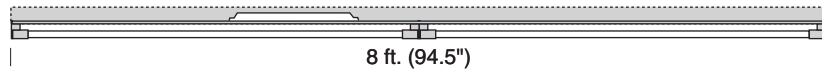

### CONSTRUCTION

- Single 2, 3, 4 ft. or dual 6 or 8 ft. inline surface fixture that mounts to extruded aluminum continuous wireway and driver housing Rail System.
- Designed for open ceiling environments, the Rail System may be mounted directly to ceilings, joists, or decks; replacing J-box and conduit, for a cleaner appearance. The back plate has a 7/8" opening for direct conduit power feed at the end caps, or from anywhere along the Rail housing.
- Rail System housing may also be suspended as a pendant. 8 ft. gray adjustable power and aircraft cables, with push button grippers supplied, standard.
- Specify XP for additional length (25 ft. max.).
- cUL listed for damp locations.

Lamp rotates 270°, in 15° stepped increments, to direct light where needed.

TYPE:	PROJECT:
ORDER NUMBER:	

MODEL#	LENGTH (FT.)	HO/LO	LEDS	DIMMING	EMERGENCY	OPTION
SLT7	8 6 4 3 2	LO HO	W30 W35 W40	D-Standard BDIM-W11	EM-Emergency	SAC SPF7
Example:						
SLT7	8	HO	W35	BDIM-W11		SAC

Run Length (total feet):	S100P-J-box cover
XL-custom lumen reduction (specify lumens):	

MODEL  
SLT78LO/HO  
SLT76LO/HO

LENGTH  
8 ft.  
6 ft.

MODEL  
SLT74LO/HO  
SLT73LO/HO  
SLT72LO/HO

LENGTH  
4 ft.  
3 ft.  
2 ft.