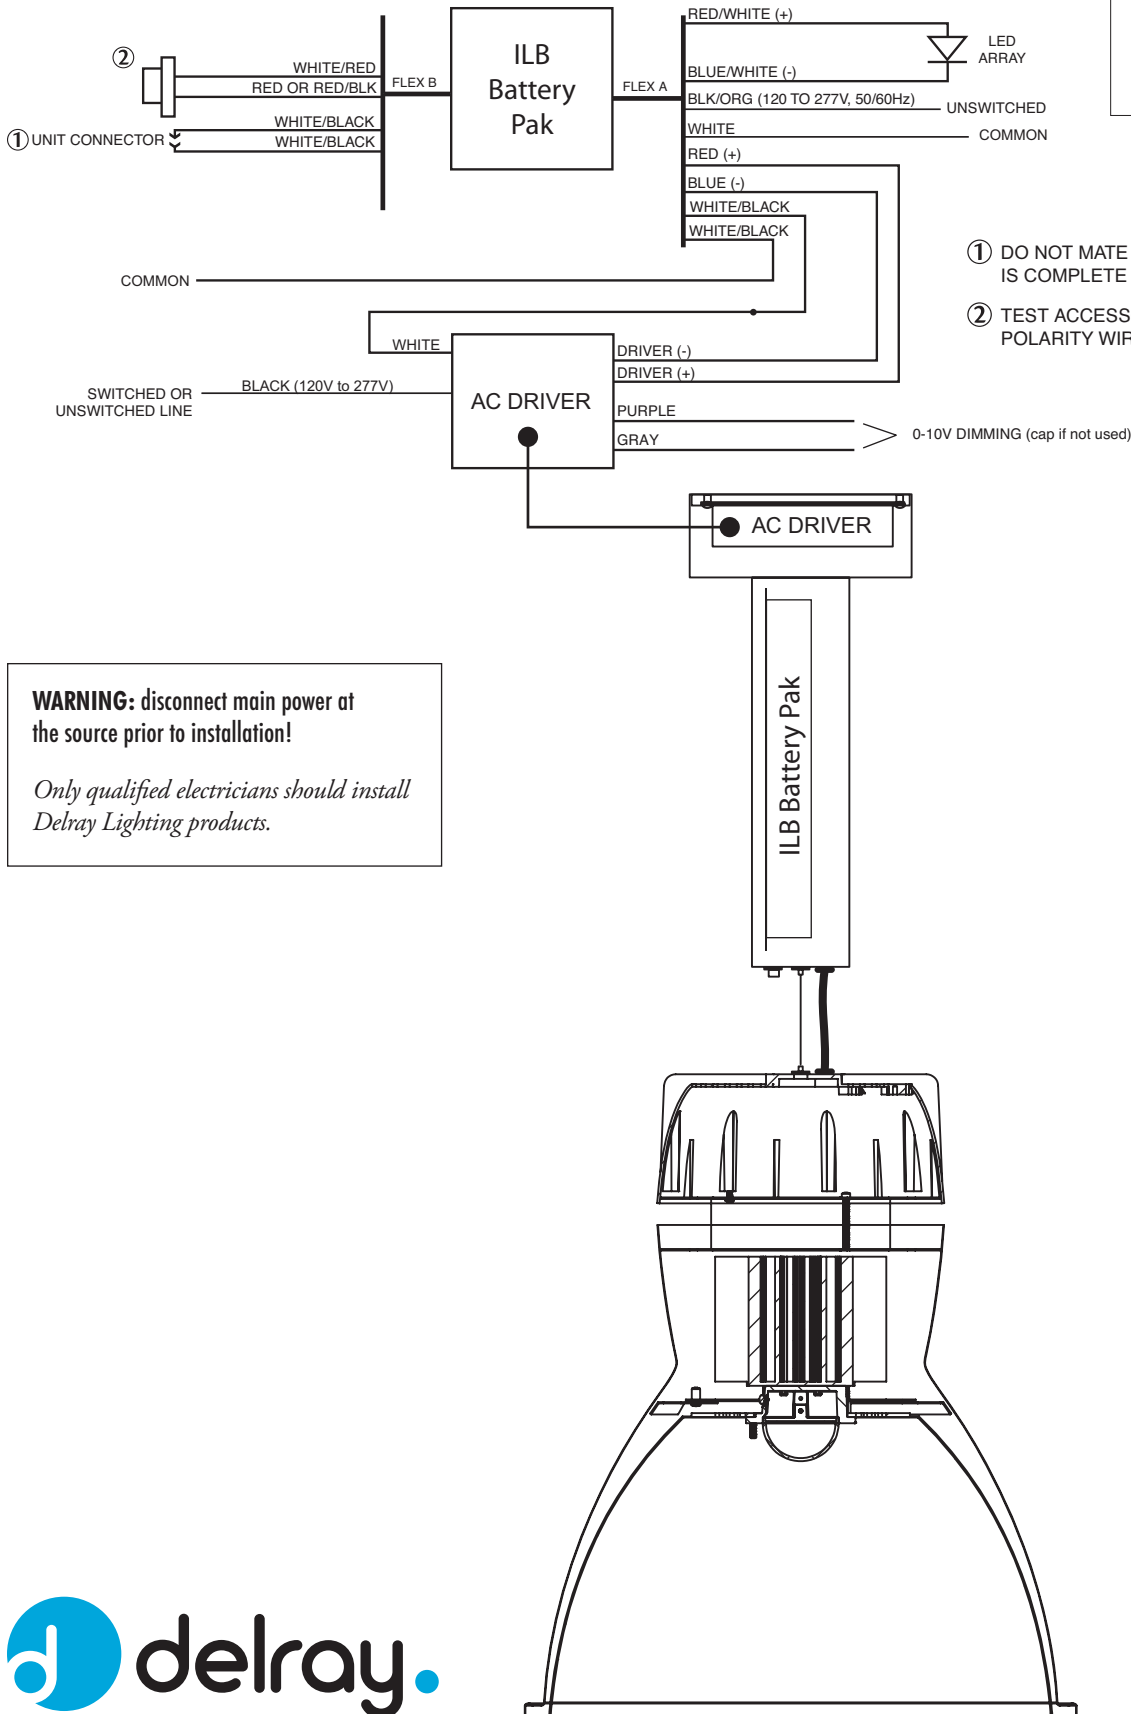

# ROCKET OPEN LED

## Emergency Battery Backup (EM) Wiring Installation ou de montage

For Models:

IL7712/13/14/16

IL7812/13/14/16

① DO NOT MATE CONNECTOR UNTIL INSTALLATION IS COMPLETE AND AC POWER IS SUPPLIED.

② TEST ACCESSORY LEADS-OBSERVE PROPER POLARITY WIRING.

**WARNING:** disconnect main power at the source prior to installation!

*Only qualified electricians should install Delray Lighting products.*