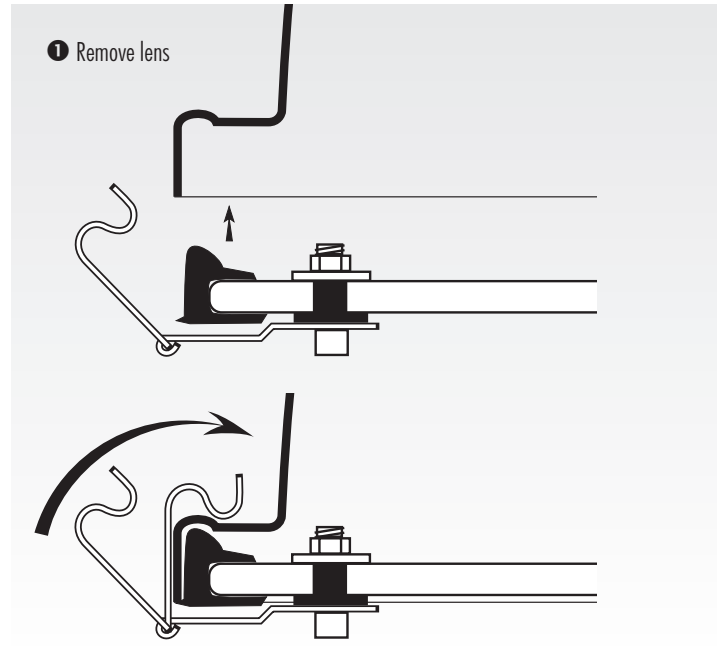

ROCKET LENSED LED

IL7710 & IL7810 Wiring Instructions Installation ou de montage

WARNING: disconnect main power at the source prior to installation!

Only qualified electricians should install Delray Lighting products.

Canopy Mount

Service Access

Wiring 5-conductor cord for standard driver:

Black	=	downlights hot
White	=	common
Green	=	ground
Purple	=	0–10V dim
Gray	=	0–10V dim