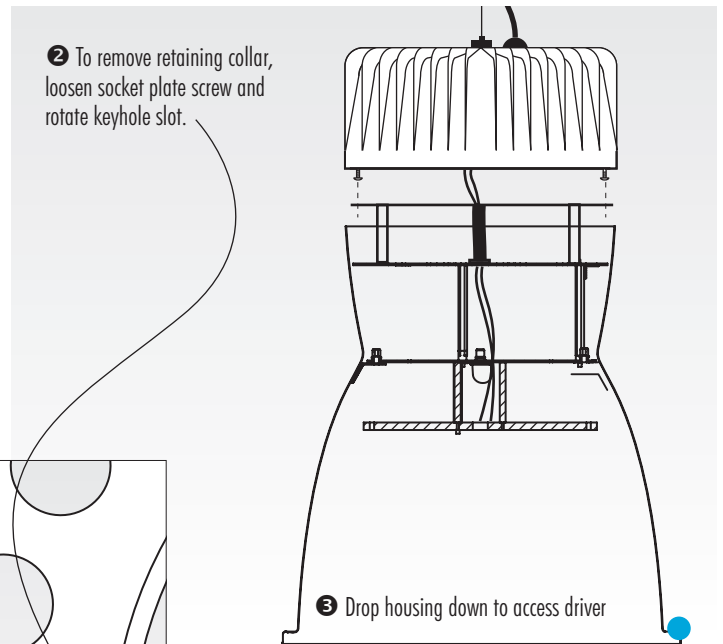

ROCKET LENSED LED

IL7710 & IL7810 Wiring Instructions Installation ou de montage

WARNING: disconnect main power at the source prior to installation!

Only qualified electricians should install Delray Lighting products.

Canopy Mount

Service Access

Wiring 5-conductor cord for standard driver:

Black	=	downlights hot
White	=	common
Green	=	ground
Purple	=	0–10V dim
Gray	=	0–10V dim