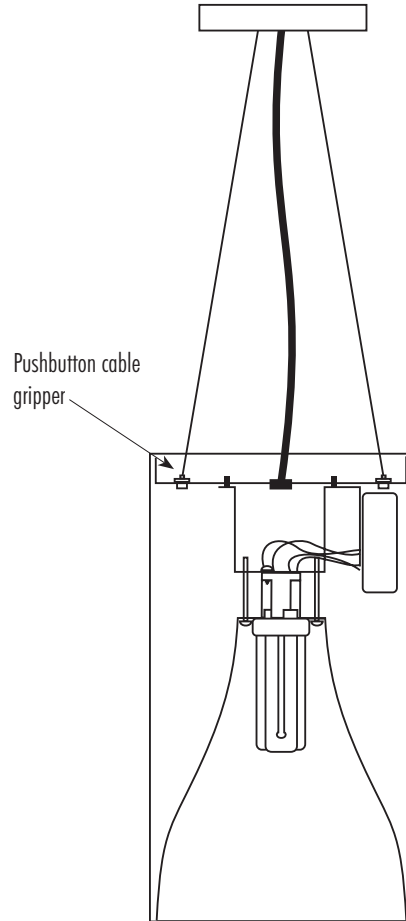

CYLINDER

Pendant Mount Instructions *Installation ou de montage*

WARNING Risk of fire or electric shock. Installation requires knowledge of fluorescent lighting fixture electrical systems. If not qualified, please do not attempt installation. Contact a qualified electrician.

CP8100 Series

CPAC Option

Includes three 8 ft. field-adjustable aircraft cables and power cord.

NOTE: Black, silver, and bronze finish Cylinders ship with a black power cord; white Cylinders with a white power cord.