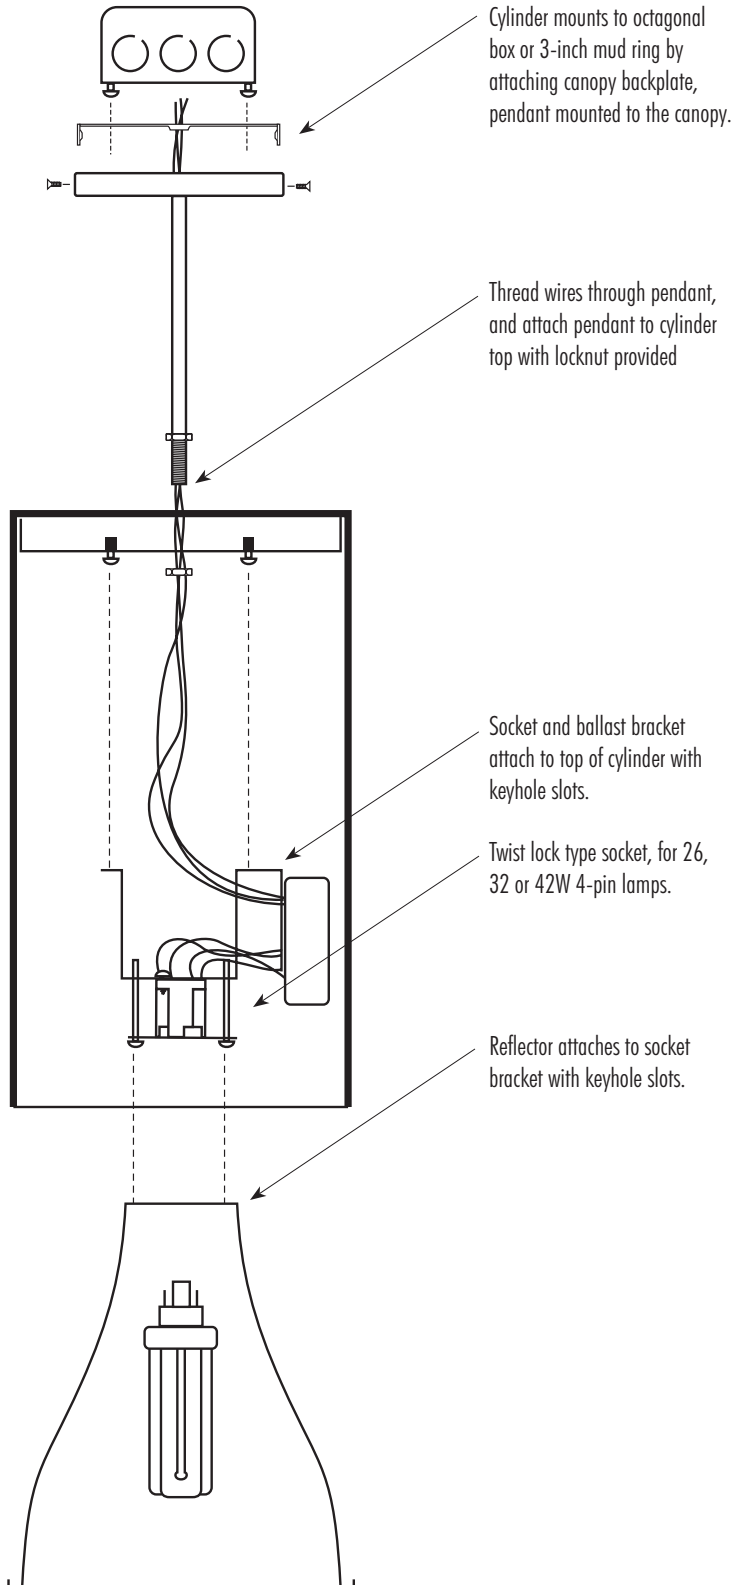

CYLINDER

Pendant Mount Instructions *Installation ou de montage*

WARNING Risk of fire or electric shock. Installation requires knowledge of fluorescent lighting fixture electrical systems. If not qualified, please do not attempt installation. Contact a qualified electrician.

CP8100 Series

CPAC Option

Includes three 8 ft. field-adjustable aircraft cables and power cord.

NOTE: Black, silver, and bronze finish Cylinders ship with a black power cord; white Cylinders with a white power cord.