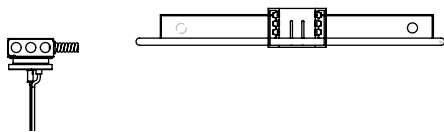

COMPLETA linear

direct linear LED pendant with white acrylic lens

CONSTRUCTION

- Extruded aluminum housing.
- Direct, wide beam spread white frosted acrylic diffuser.
- Suspended with 8 ft. gray or white 18 AWG power cord and field-adjustable aircraft cables with push button grippers, supplied standard. Specify **XP** for additional length. (25 ft. maximum.)
- Driver mounts to ceiling, with conduit feed to any side. Replaces J-box for clean appearance in open ceiling installs.
- cUL listed for dry locations only.

WATTS / LUMENS

LENGTH	LO		HO	
	WATTS	DELIVERED LUMENS	WATTS	DELIVERED LUMENS
2 ft.	10	819	15	1,222
3 ft.	15	1,222	22	1,833
4 ft.	20	1,638	30	2,444
6 ft.	30	2,444	44	3,666
8 ft.	40	3,276	60	4,888

REMOTE DRIVERS

SLRD: Standard remote housing has no bar hangers and mounts to structure with screws. Dimensions: 24" length, 2.36" height, 2.65" width.

SLRDTB: Remote housing for T-bar ceiling includes bar hangers. Dimensions: 27" length, 3.4" height, 4.25" width.