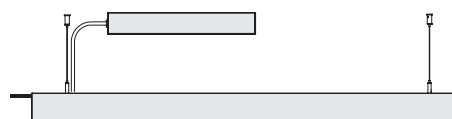

ST2P – 4 ft., Pendant

ST2S – 4 ft., Surface

COMPLETA CONNECTING SECTIONS

PENDANT

PENDANT MIDDLE

MODEL #	SIZE	LENGTH	MODEL #	SIZE	LENGTH
ST2P2	2 ft.	23.50"	ST2PM2	2 ft.	23.50"
ST2P3	3 ft.	35.40"	ST2PM3	3 ft.	35.40"
ST2P4	4 ft.	47.25"	ST2PM4	4 ft.	47.25"
ST2P6	6 ft.	70.80"	ST2PM6	6 ft.	70.80"
ST2P8	8 ft.	94.50"	ST2PM8	8 ft.	94.50"