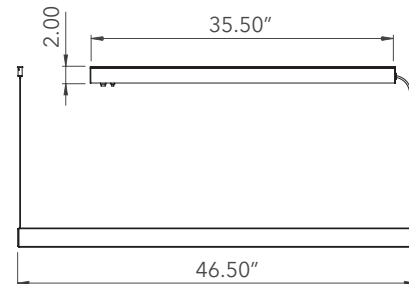

TRAXON/OSRAM LIGHT DRIVE**

BTRAXW–white faceplate

- Standalone, wall-mounted (12V power supply included) DMX controller for RGBW LED that provides direct access to fixtures.
- Tune color and brightness with the Light-Drive wheel.
- Fully dimmable white mode button.
- See <http://www.osram.com/ecue> for details.

AIRCRAFT CABLE

NOTE: Not recommended for outdoor use, where fixture will be exposed to water, or subject to wind oscillation. Avoid use near HVAC vents and in environments with corrosive chemical vapors, such as swimming pools.

ACRYLIC DIFFUSER CLEANING

WARNING: Do not clean with ammonia based cleaners (e.g. Windex®). Use only water or cleaners specifically formulated for cleaning plastics.