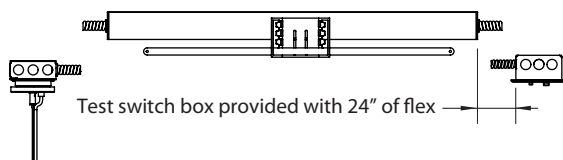

DRIVER HOUSING DIMENSIONS

Standard: 16" x 2.36"
Standard **EM**: 35.5" x 1.9"

OPTIONAL J-BOX COVER

Cover plate mounts to maximum 4" square J-box. Ballast housing mounts to wall on top of cover plate, which may be painted to match ceiling or wall, and includes two mounting spacers to offset cover thickness. Order **S100P**.

DIMMING

- **D**–standard supplied driver. 0–10V, programmable, 1% dimming, 120/277V, 50/60 Hz.
- **BDIM-W11**–Lutron EcoSystem LED14 Series, 1% dimming, fade-to-off.

CUSTOM LUMEN OUTPUT REDUCTION

Factory set custom reduced-lumen output driver configuration. Order **XL**. Specify lumens.