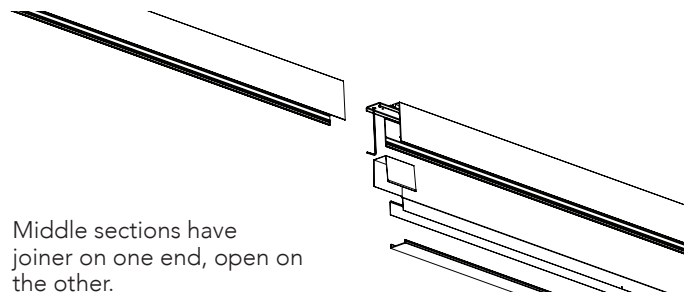

CONTINUOUS MOUNT

Start and Middle sections include joiner **UJ**.

Middle sections have joiner on one end, open on the other.

EMERGENCY BATTERY PACK

For 4' through 8' fixtures only. 10W for 90 minutes. Adds additional length to driver housing.