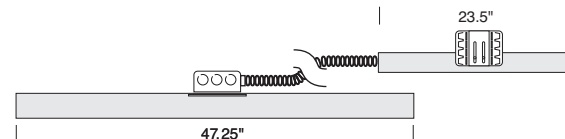

Example:

ST2P	6	W35	HO	D		SLRD
------	---	-----	----	---	--	------

BTRAXW -Traxon Light Drive (enter quantity):		XP -Extra power cord (in inches, 25 ft. max.):	
		XL - Custom Lumen Output (specify lumens):	

ST2P – 4 ft., Pendant

ST2S – 4 ft., Surface

COMPLETA CONNECTING SECTIONS

PENDANT

PENDANT MIDDLE

MODEL #	SIZE	LENGTH	MODEL #	SIZE	LENGTH
ST2P2	2 ft.	23.50"	ST2PM2	2 ft.	23.50"
ST2P3	3 ft.	35.40"	ST2PM3	3 ft.	35.40"
ST2P4	4 ft.	47.25"	ST2PM4	4 ft.	47.25"
ST2P6	6 ft.	70.80"	ST2PM6	6 ft.	70.80"
ST2P8	8 ft.	94.50"	ST2PM8	8 ft.	94.50"