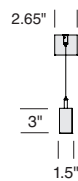

End Cap (1:2 scale)

TYPE:	PROJECT:
ORDER NUMBER:	

MODEL#	LENGTH	LEDS	LO/HO	DRIVERS	EMERGENCY	OPTION
ST2P-Pendant	2-2 ft.	W30	LO	D-Standard	EM-Emergency	SLRD
ST2PM-Pendant Middle	3-3 ft.	W35	HO	BDIM-W11		S100P
ST2S-Surface	4-4 ft.	W40		BDXMOD		
ST2SM-Surface Middle	6-6 ft. 8-8 ft.	Red Blue SQ-RGB				

Example:

ST2P	6	W35	HO	D		SLRD
------	---	-----	----	---	--	------

BTRAXW -Traxon Light Drive (enter quantity):		XP -Extra power cord (in inches, 25 ft. max.):	
		XL - Custom Lumen Output (specify lumens):	

ST2P – 4 ft., Pendant

ST2S – 4 ft., Surface

COMPLETA CONNECTING SECTIONS

PENDANT

PENDANT MIDDLE

MODEL #	SIZE	LENGTH	MODEL #	SIZE	LENGTH
ST2P2	2 ft.	23.50"	ST2PM2	2 ft.	23.50"
ST2P3	3 ft.	35.40"	ST2PM3	3 ft.	35.40"
ST2P4	4 ft.	47.25"	ST2PM4	4 ft.	47.25"
ST2P6	6 ft.	70.80"	ST2PM6	6 ft.	70.80"
ST2P8	8 ft.	94.50"	ST2PM8	8 ft.	94.50"