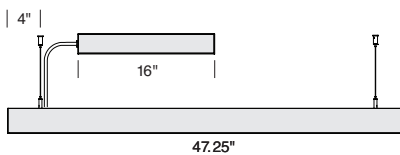

COMPLETA linear

direct linear LED pendant with white acrylic lens

CONSTRUCTION

- Extruded aluminum housing.
- Direct, wide beam spread white frosted acrylic diffuser.
- Suspended with 8 ft. gray or white 18 AWG power cord and field-adjustable aircraft cables with push button grippers, supplied standard. Specify **XP** for additional length. (25 ft. maximum.)
- Driver mounts to ceiling, with conduit feed to any side. Replaces J-box for clean appearance in open ceiling installs.
- cUL listed for dry locations only.

End Cap (1:2 scale)

TYPE:	PROJECT:
ORDER NUMBER:	

MODEL#	LENGTH	LEDS	LO/HO	DRIVERS	EMERGENCY	OPTION
ST2P-Pendant	2-2 ft.	W30	LO	D-Standard	EM-Emergency	SLRD
ST2PM-Pendant Middle	3-3 ft.	W35	HO	BDIM-W11		S100P
ST2S-Surface	4-4 ft.	W40		BDXMOD		
ST2SM-Surface Middle	6-6 ft. 8-8 ft.	Red Blue SQ-RGB				

Example:

ST2P	6	W35	HO	D		SLRD
------	---	-----	----	---	--	------

BTRAXW -Traxon Light Drive (enter quantity):		XP -Extra power cord (in inches, 25 ft. max.):	
		XL - Custom Lumen Output (specify lumens):	

ST2P – 4 ft., Pendant

ST2S – 4 ft., Surface

COMPLETA CONNECTING SECTIONS

PENDANT

PENDANT MIDDLE

MODEL #	SIZE	LENGTH	MODEL #	SIZE	LENGTH
ST2P2	2 ft.	23.50"	ST2PM2	2 ft.	23.50"
ST2P3	3 ft.	35.40"	ST2PM3	3 ft.	35.40"
ST2P4	4 ft.	47.25"	ST2PM4	4 ft.	47.25"
ST2P6	6 ft.	70.80"	ST2PM6	6 ft.	70.80"
ST2P8	8 ft.	94.50"	ST2PM8	8 ft.	94.50"