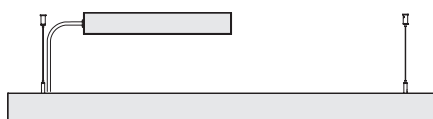

Example:

ST2P	6	W35	HO	D		SLRD
------	---	-----	----	---	--	------

BTRAXW -Traxon Light Drive (enter quantity):		XP -Extra power cord (in inches, 25 ft. max.):	
		XL - Custom Lumen Output (specify lumens):	

ST2P – 4 ft., Pendant

ST2S – 4 ft., Surface

COMPLETA CONNECTING SECTIONS

PENDANT

PENDANT MIDDLE

MODEL #	SIZE	LENGTH	MODEL #	SIZE	LENGTH
ST2P2	2 ft.	23.50"	ST2PM2	2 ft.	23.50"
ST2P3	3 ft.	35.40"	ST2PM3	3 ft.	35.40"
ST2P4	4 ft.	47.25"	ST2PM4	4 ft.	47.25"
ST2P6	6 ft.	70.80"	ST2PM6	6 ft.	70.80"
ST2P8	8 ft.	94.50"	ST2PM8	8 ft.	94.50"