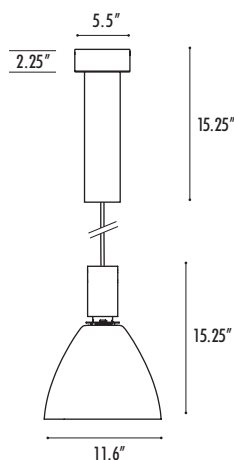

Aspect AL2367

metal LED pendant

CONSTRUCTION

- Canopy mounts to standard J-box.
- Die cast aluminum housing and heat sink.
- Spun aluminum diffuser.
- 6 ft. power cord supplied, standard. Specify **XP** for additional length (25 ft. max.).
- Drivers housed inside canopy for easy access.
- cUL listed for damp locations.

TYPE:	PROJECT:
ORDER NUMBER:	

MODEL#	HOUSING FINISH*	LEDS	DIMMING	OPTIONS
AL2367	H-Hammerstone S-Silver W-White CC- Custom RAL color	W30 W35 W40	D-Standard BDIM-W11 DA-DALI	EM- Emergency
<i>Example:</i>				
AL2367	S	W35	D	

XP- Extra power cord (in inches, 25 ft. max.):	*CC- Custom RAL color:

AL2367
21 watts
2,125 delivered lumens

EM
Emergency

*Paint finish on driver housing and ceiling canopy only.
Reflector exterior is matte anodized aluminum.
RAL color must be specified: [Tiger Drylac](#)