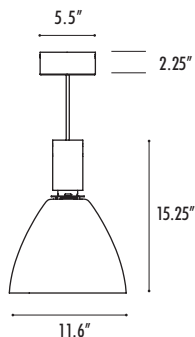

Aspect AL2367

metal LED pendant

CONSTRUCTION

- Canopy mounts to standard J-box.
- Die cast aluminum housing and heat sink.
- Spun aluminum diffuser.
- 6 ft. power cord supplied, standard. Specify **XP** for additional length (25 ft. max.).
- Drivers housed inside canopy for easy access.
- cUL listed for damp locations.

TYPE:	PROJECT:
ORDER NUMBER:	

MODEL#	HOUSING FINISH*	LEDS	DIMMING	OPTIONS
AL2367	H-Hammerstone S-Silver W-White CC- Custom RAL color	W30 W35 W40	D-Standard BDIM-W11 DA-DALI	EM- Emergency
<i>Example:</i>				
AL2367	S	W35	D	

XP- Extra power cord (in inches, 25 ft. max.):	*CC- Custom RAL color:

AL2367
21 watts
2,125 delivered lumens

EM
Emergency

*Paint finish on driver housing and ceiling canopy only.
Reflector exterior is matte anodized aluminum.
RAL color must be specified: [Tiger Drylac](#)