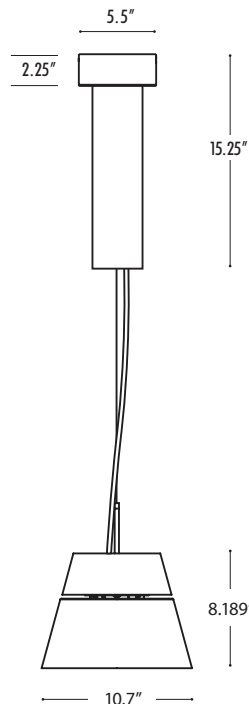

EM
Emergency
Battery Pack