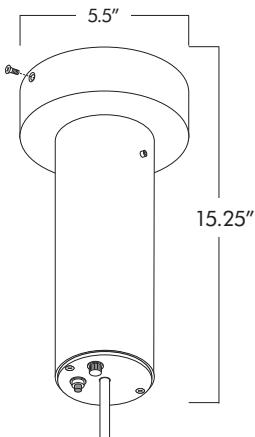

Kone3 KLP32

small clear glass LED pendant

CONSTRUCTION

- Canopy mounts to standard J-boxes, suspended from aircraft cables with pushbutton gliders.
- Die cast aluminum housing and heat sink.
- Clear glass outer shade with opal glass interior downlight.
- 6 ft. adjustable aircraft cable and power cord supplied, standard. Specify **XP** for additional length (25 ft. max.).
- Standard drivers are constant current, universal voltage, with 0-10V dimming to 1%. Housed in canopy for easy access.
- cUL listed for damp locations.

WATTS / LUMENS

MODEL	WATTS	DELIVERED LUMENS	CRI	R9
KLP322	22	2,000	92	72
KLP323	33	3,000	92	72

EMERGENCY

Battery Pack provides 10W for 90 minutes. Canopy shown below. Order **EM**.

NOTE: Aircraft cable suspension is not recommended for outdoor use, where fixture will be exposed to water, or subject to wind oscillation. Avoid use near HVAC vents and in environments with corrosive chemical vapors, such as swimming pools.