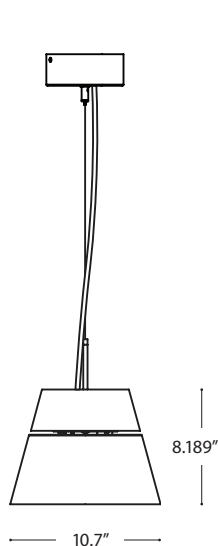

CONSTRUCTION

- Canopy mounts to standard J-boxes, suspended from aircraft cables with pushbutton gliders.
- Die cast aluminum housing and heat sink.
- Clear glass outer shade with opal glass interior downlight.
- 6 ft. adjustable aircraft cable and power cord supplied, standard. Specify **XP** for additional length (25 ft. max.).
- Standard drivers are constant current, universal voltage, with 0-10V dimming to 1%. Housed in canopy for easy access.
- cUL listed for damp locations.

TYPE:	PROJECT:
ORDER NUMBER:	

MODEL#	LUMENS	HOUSING FINISH	LEDS	DIMMING	OPTIONS
KLP32	2-2000 3-3000	S-Silver W-White	W30 W35 W40	D-Standard D11 DA-DALI	EM-Emergency
Example:					
KLP32	3	S	W35	D	EM

XP-Extra power cord (in inches, 25 ft. max.)	

KLP322 LED
2,000 lumens

KLP323 LED
3,000 lumens