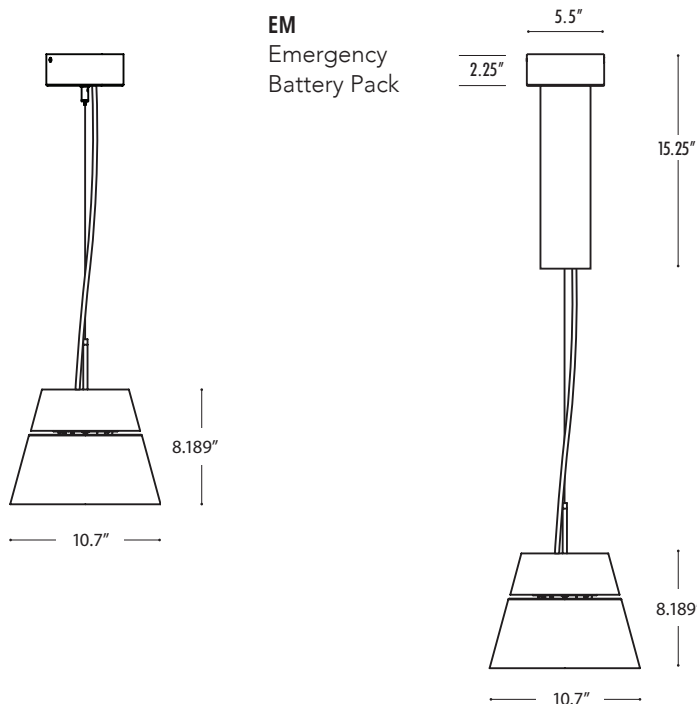

## CONSTRUCTION

- Canopy mounts to standard J-boxes, suspended from aircraft cables with pushbutton gliders.
- Die cast aluminum housing and heat sink.
- Opal glass outer shade with opal glass interior downlight.
- 6 ft. adjustable aircraft cable and power cord supplied, standard. Specify **XP** for additional length (25 ft. max.).

- Standard drivers are constant current, universal voltage, with 0-10V dimming to 1%. Housed in canopy for easy access.
- cUL listed for damp locations.

<b>TYPE:</b>	<b>PROJECT:</b>
<b>ORDER NUMBER:</b>	

<b>XP</b> -Extra power cord (in inches, 25 ft. max.)	
--	--

**KLP312** LED  
2,000 lumens

**KLP313** LED  
3,000 lumens