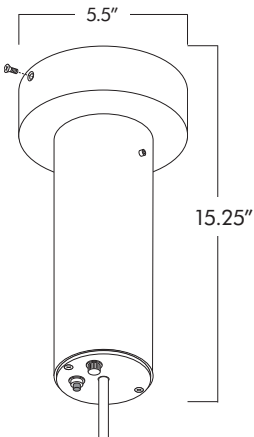

EMERGENCY

Battery Pack provides 10W for 90 minutes. Canopy shown below. Order **EM**.

NOTE: Aircraft cable suspension is not recommended for outdoor use, where fixture will be exposed to water, or subject to wind oscillation. Avoid use near HVAC vents and in environments with corrosive chemical vapors, such as swimming pools.