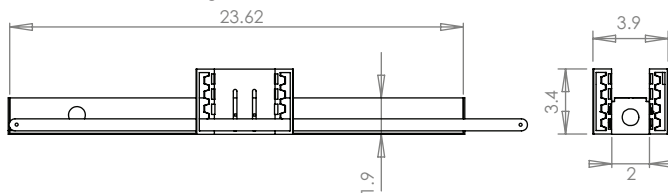

## Remote Driver Housing

Adjustable bar hanger brackets are removable.