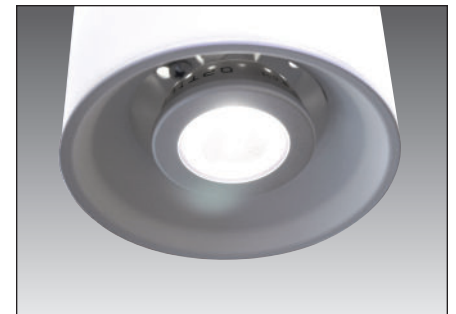

NOTE: Multiple drivers must be mounted no less than 4 inches apart side-by-side, and 1 inch apart end-to-end, to avoid overheating.

ACRYLIC DIFFUSER CLEANING

WARNING: Do not clean with ammonia based cleaners (e.g. Windex®). Use only water or cleaners specifically formulated for cleaning plastics.

TRAXON/OSRAM LIGHT DRIVE**

- **BTRAXW**—white faceplate
- Standalone, wall-mounted (12V power supply included) DMX controller for RGBW LED that provides direct access to fixtures.
- Tune color and brightness with the Light-Drive wheel.
- Fully dimmable white mode button.
- See <http://www.osram.com/ecue> for details.