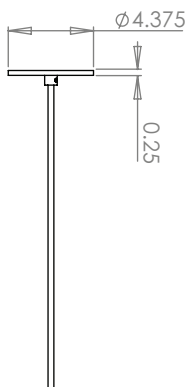

REMOTE DRIVE OPTION - RD & BDMXMOD

Pendant