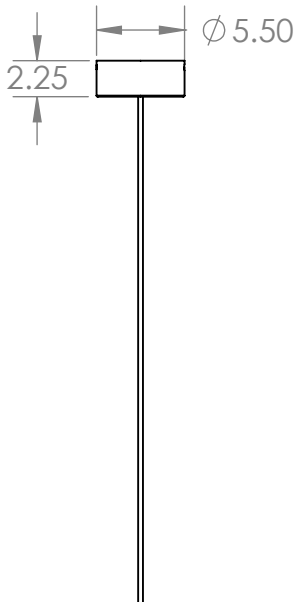

LED CANOPY DIMENSIONS

PENDANT STANDARD

No Downlight