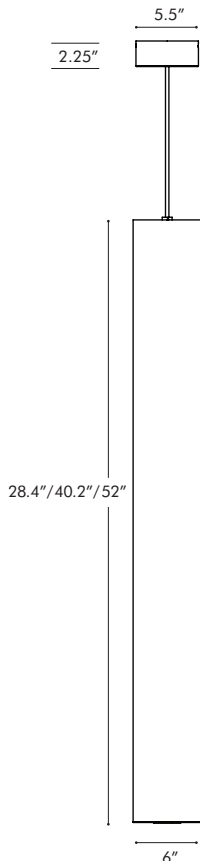

# 6300 6 in. tube light

translucent LED cylinder with downlight

### CONSTRUCTION

- o Matte white acrylic diffuser.
- o **W**—white or **S**—silver canopy, with matching cord.
- o Standard mount is 8 ft. adjustable power cord. Order **XP** for extra pendant length.
- o Hard stem also available, 24" standard. Order **BLA**.
- o cUL listed for dry locations only.
- o See page 3 for additional mount and canopy information.

<b>XP</b> -extra pendant. Cord length (inches):	
<b>BLA</b> -pipe mount, 24 in. standard. Additional pipe length (inches):	
<b>BLA/RD</b> -remote driver with ball aligner. Pipe length (inches):	
<b>XL</b> -custom lumen reduction (specify lumens):	
<b>BTRAXW</b> -Traxon Light Drive (enter quantity):	

MODEL	LENGTH
6314	2 ft.
6315	3 ft.
6316	4 ft.

Specify LED color: