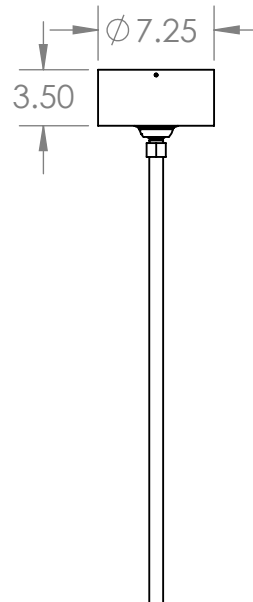

PIPE MOUNT WITH SWIVEL CANOPY

With or Without Downlight