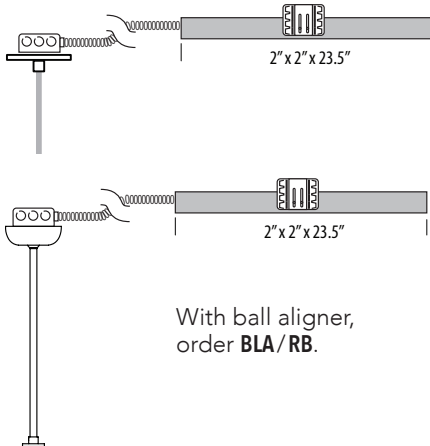

### CONSTRUCTION

- o Matte white acrylic diffuser.
- o **W**—white or **S**—silver canopy, with matching cord.
- o Standard mount is 8 ft. adjustable power cord. Order **XP** for extra pendant length.
- o Hard stem also available, 24" standard. Order **BLA**.
- o cUL listed for dry locations only.
- o See page 3 for additional mount and canopy information.

## REMOTE DRIVER

Install driver enclosure (supplied) maximum 18 ft. from fixture; must remain accessible. Order **RD**.

With ball aligner, order **BLA/RB**.