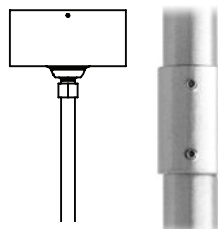

### CONSTRUCTION

- o Matte white acrylic diffuser.
- o **W**—white or **S**—silver canopy, with matching cord.
- o Standard mount is 8 ft. adjustable power cord. Order **XP** for extra pendant length.
- o Hard stem also available, 24" standard. Order **BLA**.
- o cUL listed for dry locations only.
- o See page 3 for additional mount and canopy information.

## REMOTE DRIVER

Install driver enclosure (supplied) maximum 18 ft. from fixture; must remain accessible. Order **RD**.

With ball aligner, order **BLA/RB**.

## PIPE MOUNT

Order **BLA** mount for 3/8" IPS pipe. 24" supplied, standard. Additional length must be specified. Includes ball aligner canopy rated for 75 lbs., and mounts to standard J-boxes.

Not for windy locations. Pipe longer than 8 ft. will be shipped in two pieces—one 8 ft. section plus a second section for the balance—supplied with a painted, threaded pipe coupler, with set screws. Ball aligner. Order **BLA**.