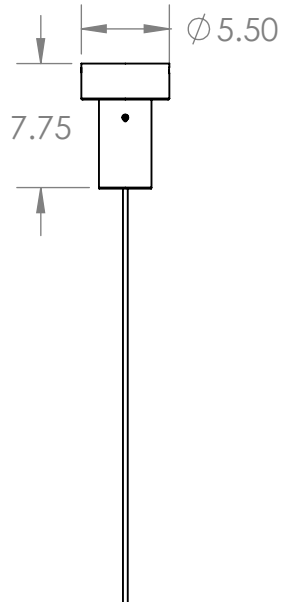

With Downlight