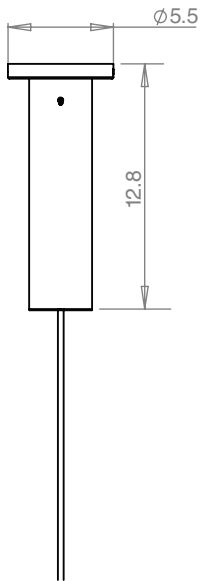

4" & 6" 6300 LED Tubes

Canopy Sizes

PENDANT STANDARD

No Downlight