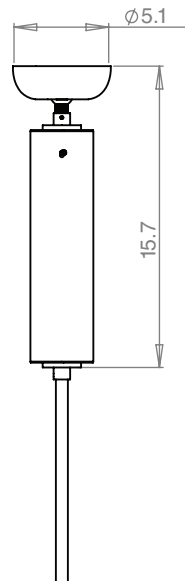

## Canopy Sizes

### PENDANT STANDARD

No Downlight

With Downlight

### PIPE MOUNT WITH SWIVEL

No Downlight

With Downlight