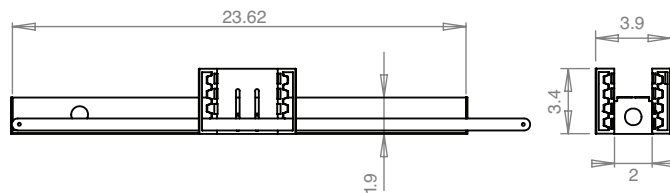

4" & 6" 6300 LED Tubes

Canopy Sizes

PENDANT STANDARD

No Downlight

With Downlight

PIPE MOUNT WITH SWIVEL

No Downlight

With Downlight

PENDANT WITH DMX

No Downlight

With Downlight

RD (REMOTE DRIVER) OPTION

Pendant

Pipe Mount

Remote Drive Housing

Adjustable bar hanger brackets are removable.