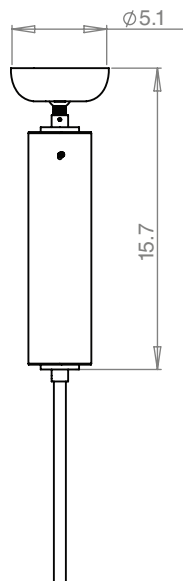

4" & 6" 6300 LED Tubes

Canopy Sizes

PENDANT STANDARD

No Downlight

With Downlight

PIPE MOUNT WITH SWIVEL

No Downlight

With Downlight

PENDANT WITH DMX

No Downlight

With Downlight

RD (REMOTE DRIVER) OPTION

Pendant

Pipe Mount

Remote Drive Housing

Adjustable bar hanger brackets are removable.