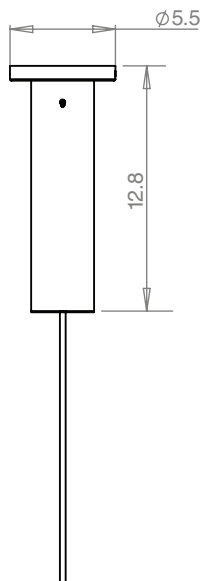

4" & 6" 6300 LED Tubes

Canopy Sizes

PENDANT STANDARD

No Downlight

With Downlight

PIPE MOUNT WITH SWIVEL

No Downlight

With Downlight

PENDANT WITH DMX

No Downlight

With Downlight

RD (REMOTE DRIVER) OPTION

Pendant

Pipe Mount

Remote Drive Housing

Adjustable bar hanger brackets are removable.