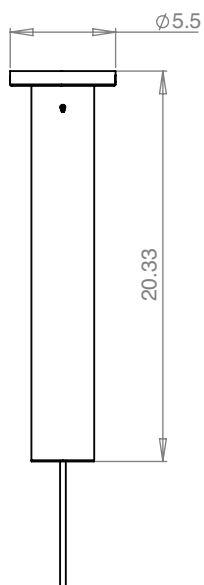

4" & 6" 6300 LED Tubes

Canopy Sizes

PENDANT STANDARD

No Downlight

With Downlight

PIPE MOUNT WITH SWIVEL

No Downlight

With Downlight

PENDANT WITH DMX

No Downlight

With Downlight

RD (REMOTE DRIVER) OPTION

Pendant

Pipe Mount

Remote Drive Housing

Adjustable bar hanger brackets are removable.