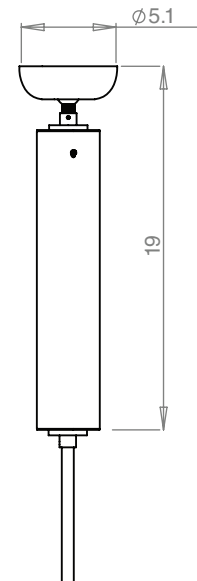

## Canopy Sizes

### PENDANT STANDARD

No Downlight

With Downlight

### PIPE MOUNT WITH SWIVEL

No Downlight

With Downlight

### RD (REMOTE DRIVER) OPTION

Pendant

Pipe Mount

Remote Drive Housing

Adjustable bar hanger brackets are removable.