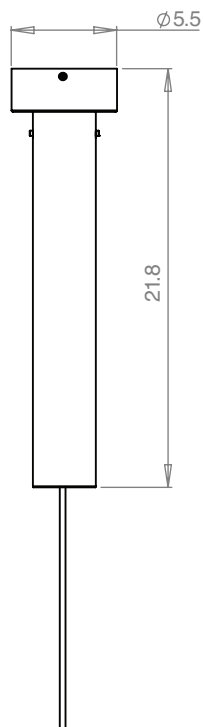

With Downlight