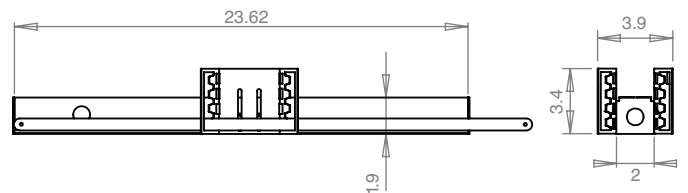

### RD (REMOTE DRIVER) OPTION

Pendant

Pipe Mount

Remote Drive Housing

Adjustable bar hanger brackets are removable.