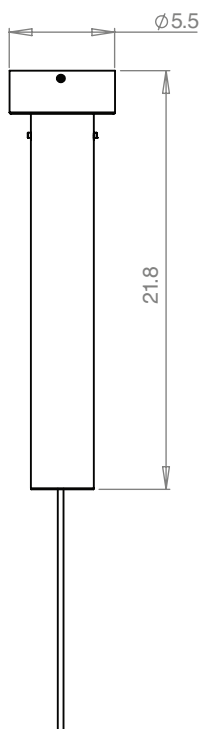

4" & 6" 6300 LED Tubes

Canopy Sizes

PENDANT STANDARD

No Downlight

With Downlight

PIPE MOUNT WITH SWIVEL

No Downlight

With Downlight

PENDANT WITH DMX

No Downlight

With Downlight

RD (REMOTE DRIVER) OPTION

Pendant

Pipe Mount

Remote Drive Housing

Adjustable bar hanger brackets are removable.