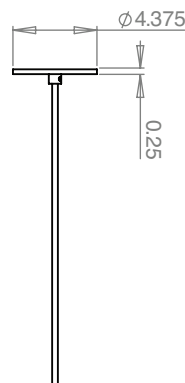

## Canopy Sizes

### PIPE MOUNT WITH SWIVEL

No Downlight

With Downlight

### RD (REMOTE DRIVER) OPTION

Pendant

Pipe Mount

Remote Drive Housing

Adjustable bar hanger brackets are removable.