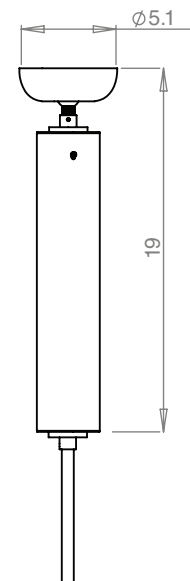

4" & 6" 6300 LED Tubes

Canopy Sizes

PENDANT STANDARD

No Downlight

With Downlight

PIPE MOUNT WITH SWIVEL

No Downlight

With Downlight

PENDANT WITH DMX

No Downlight

With Downlight

RD (REMOTE DRIVER) OPTION

Pendant

Pipe Mount

Remote Drive Housing

Adjustable bar hanger brackets are removable.