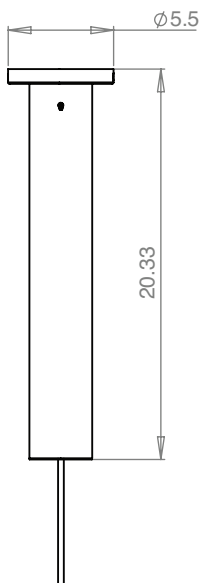

PENDANT WITH DMX

No Downlight