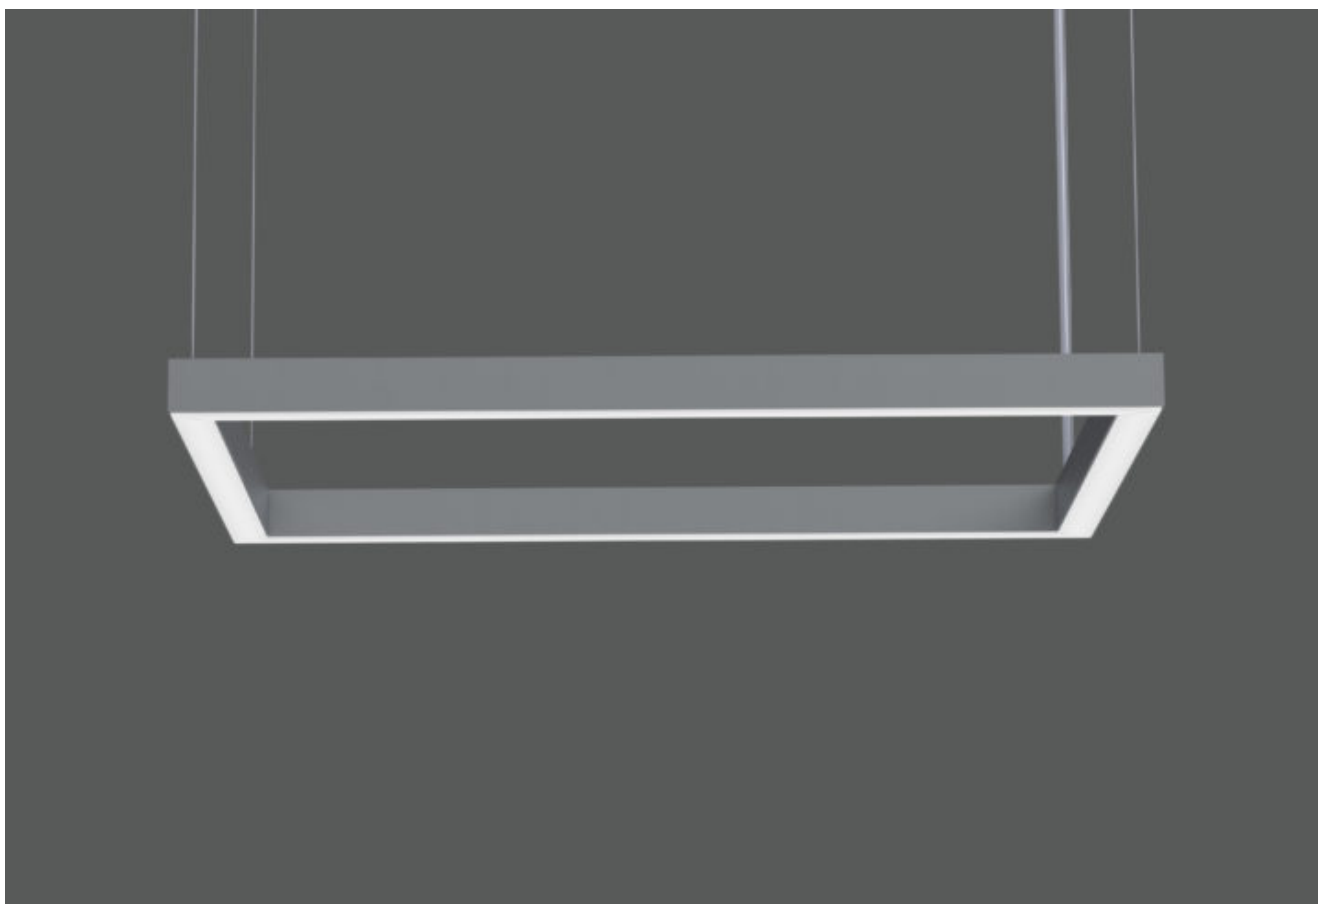

Uno Linear Configs.

Same materials as regular Uno linear, configured into polygon shapes with factory-welded corners.

WHITE LEDs

W30 (3000K)

W35 (3500K)

W40 (4000K)

COLOR LEDs

RGBW-color + 3500°K white