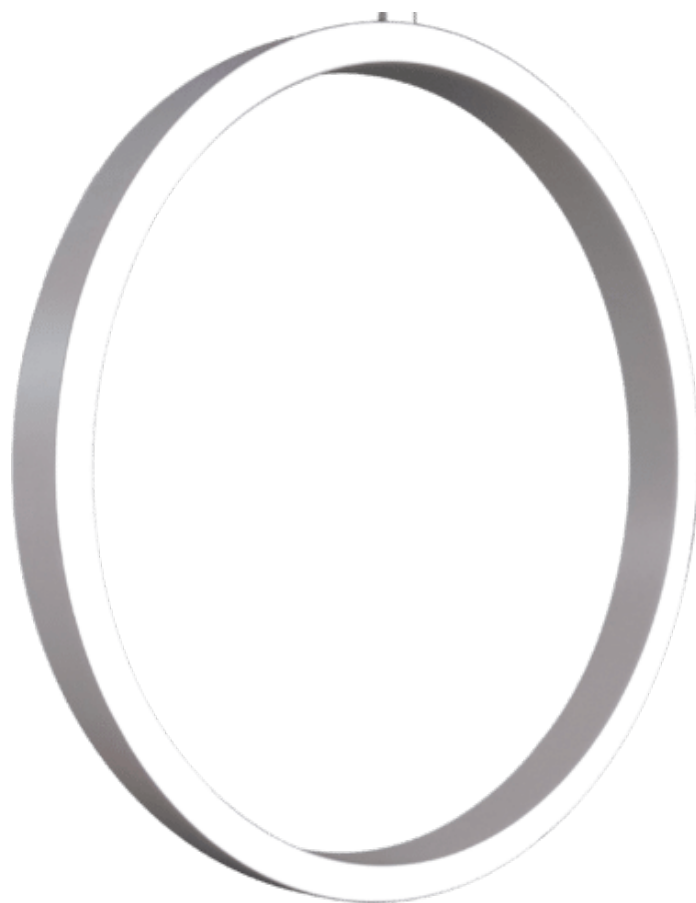

# Uno Circular: Vertical

A minimalist masterpiece, this slim vertical mount circular LED pendant with a frosted acrylic diffuser is ideal for modern commercial and hospitality interiors.

WHITE LEDs

**W30** (3000K)

**W35** (3500K)

**W40** (4000K)

COLOR LEDs

**Red** or **Blue**

**SQ-RGB**

STANDARD DRIVER

**D**

OPTIONAL DRIVER