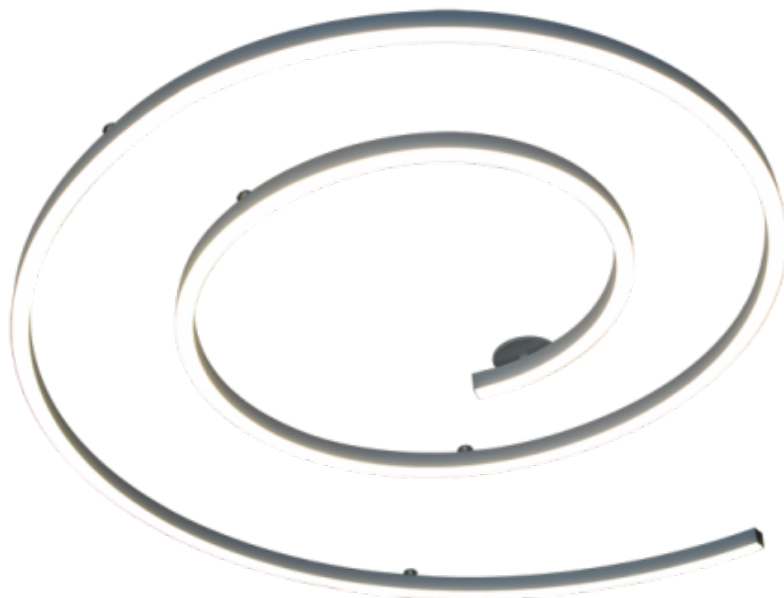

Uno Circular: Spiral

A flat, gradually widening 5 ft. wide coil of light, designed to mount on ceiling or wall surfaces.

WHITE LEDs

W30 (3000K)

W35 (3500K)

W40 (4000K)

COLOR LEDs

Red or **Blue**