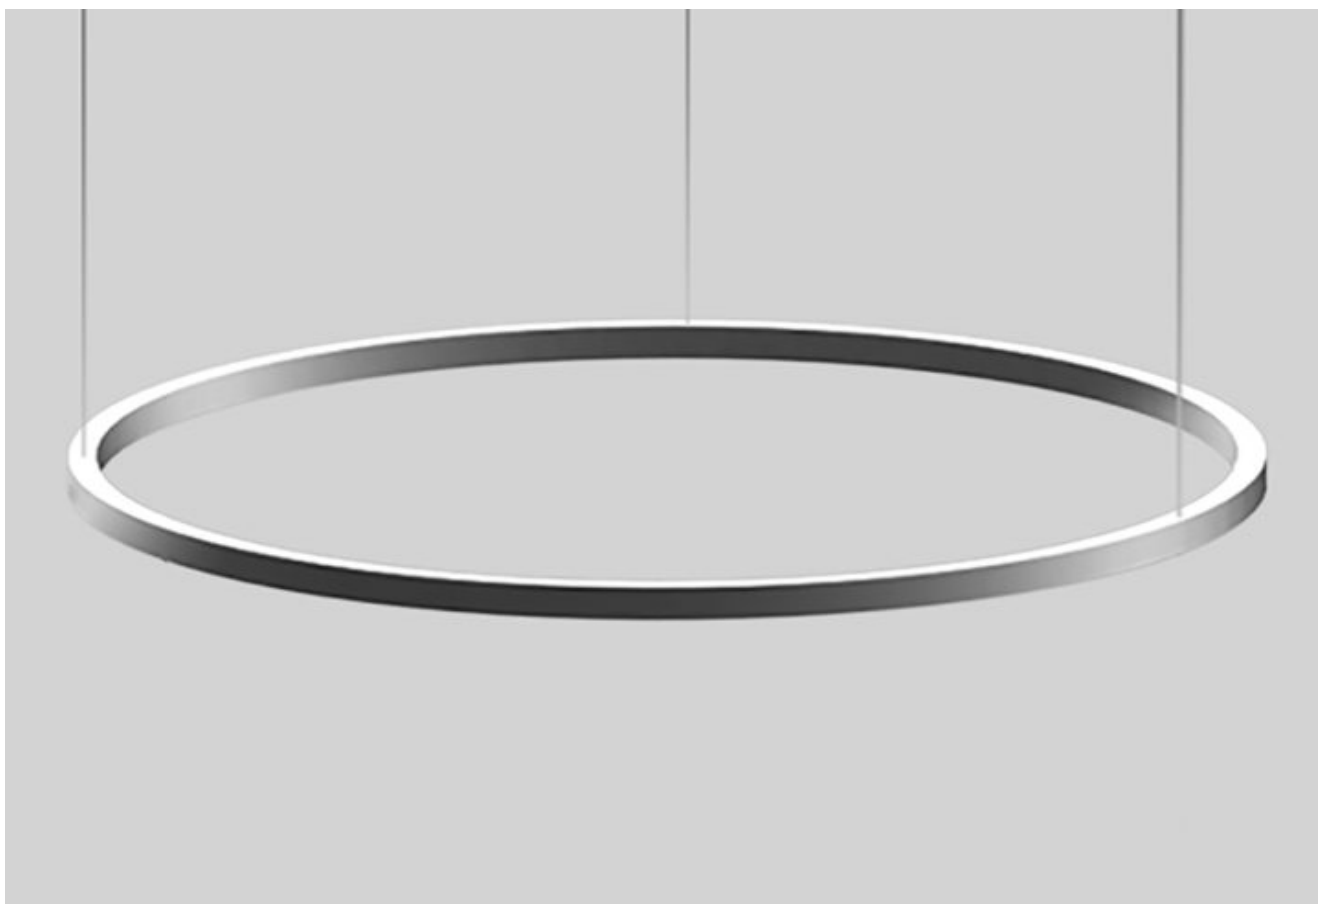

Uno Circular: Indirect

These indirect circles bring Delray's Cylindro design into smaller spaces and lower ceilings, with more emphasis on upper zone illumination.

WHITE LEDs

W30 (3000K)

W35 (3500K)

W40 (4000K)