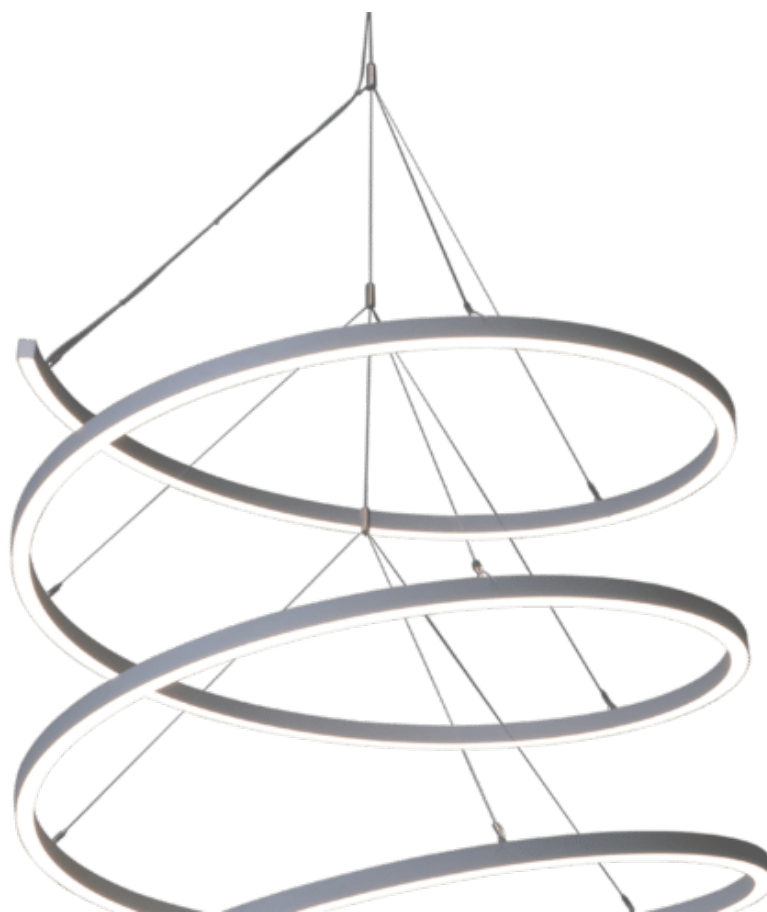

Uno Circular: Helix

Large-scale slim decorative corkscrew pendants for lobbies, atriums, seating areas, and staircase areas with high ceilings.

WHITE LEDs

W30 (3000K)

W35 (3500K)

W40 (4000K)

COLOR LEDs

Red or **Blue**