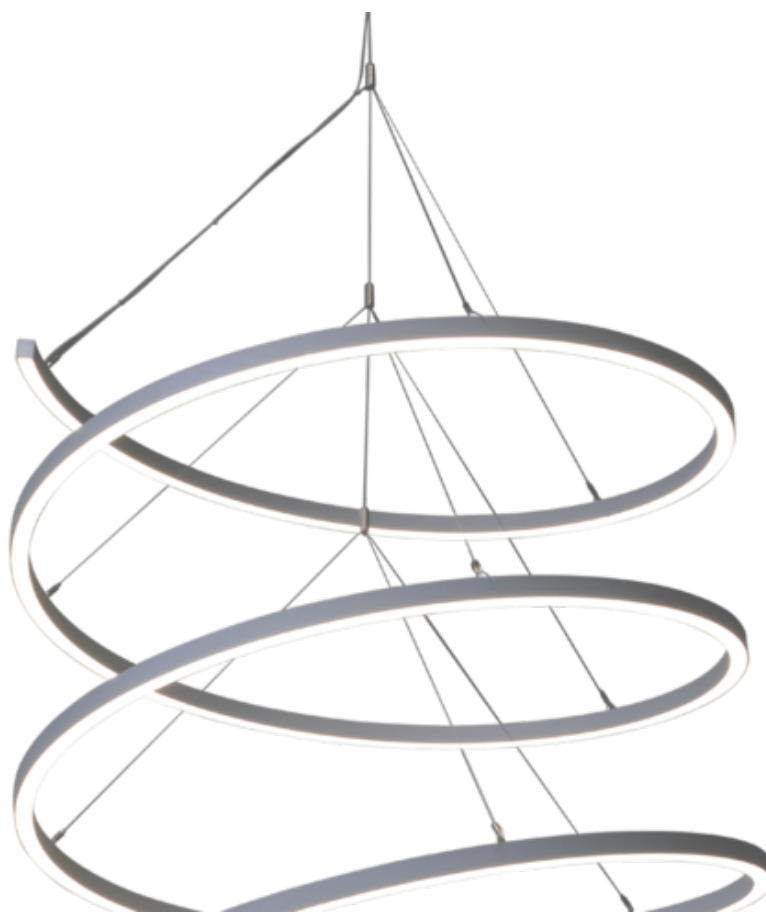

# Uno Circular: Helix

Large-scale decorative corkscrew pendants for lobbies, atriums, seating areas, and staircase areas with high ceilings.

WHITE LEDs

**W30** (3000K)

**W35** (3500K)

**W40** (4000K)

COLOR LEDs