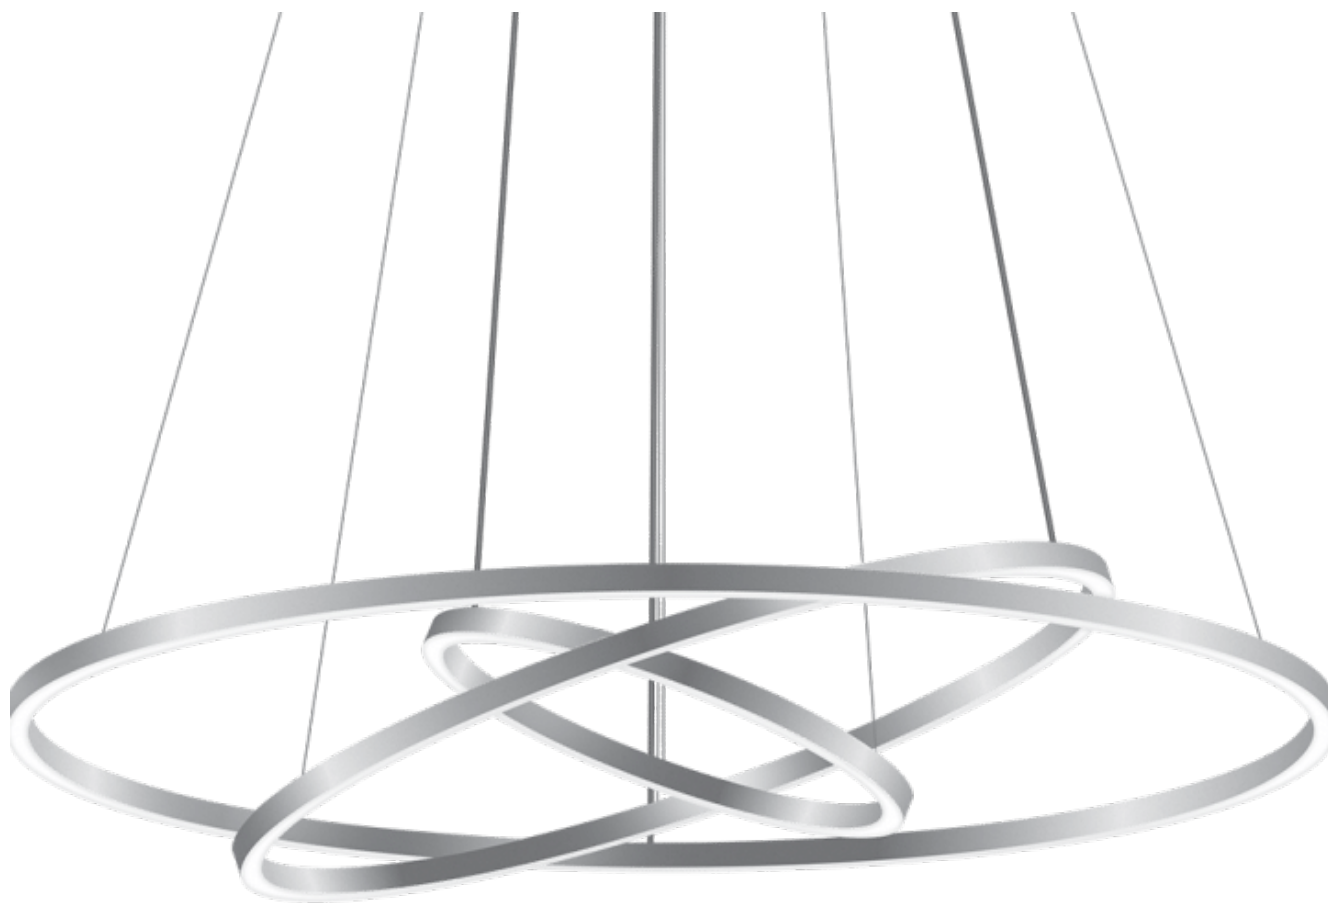

Uno Circular: Chandeliers

The ultimate customizable modern chandelier, Uno Circular chandeliers can be stacked or gyroscopically arranged with up to three fixtures in different sizes for a tailored aesthetic. Must be mounted to a structure able to support 75 lbs. For configurations exceeding three fixtures, please consult the factory.