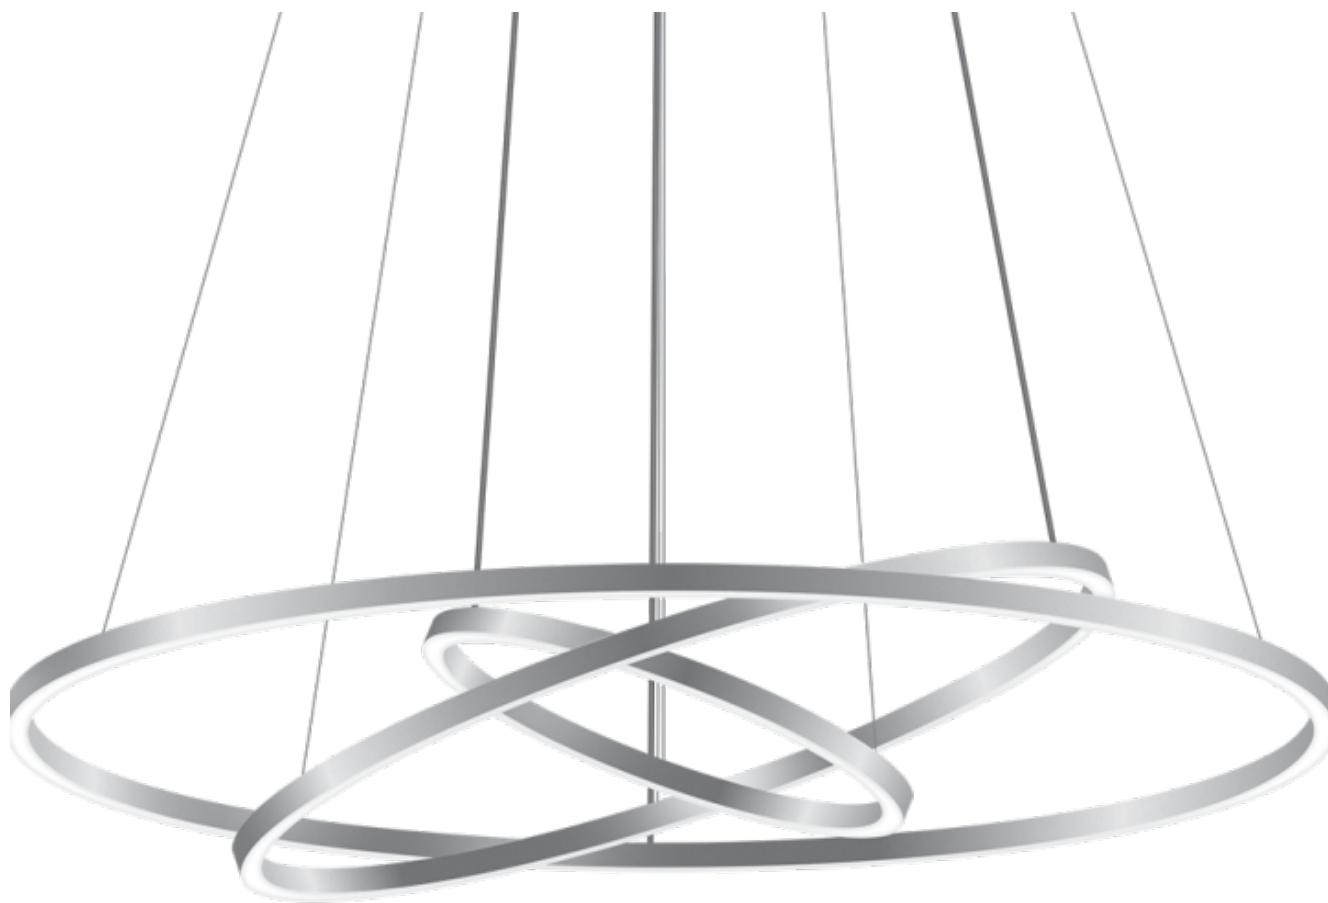

Uno Circular: Chandeliers

Choose up to three fixture diameters to create stack and gyroscope chandeliers. (For more than three fixtures, please consult factory.) Must be mounted to structure able to support 75 lb.