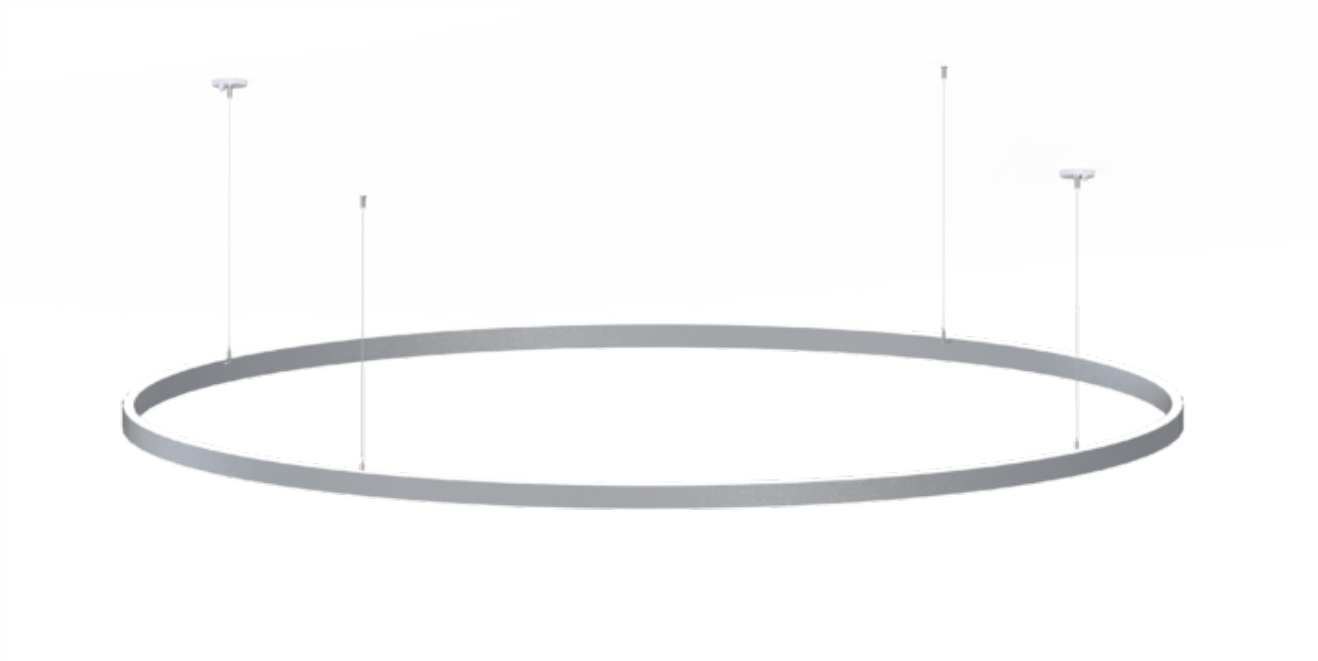

Uno Circular: 8ft. Indirect

Constructed of the same materials as smaller diameter Dos Circles, with the same options, these fixtures are shipped in two pieces, assembled in the field with a joiner.

WHITE LEDs