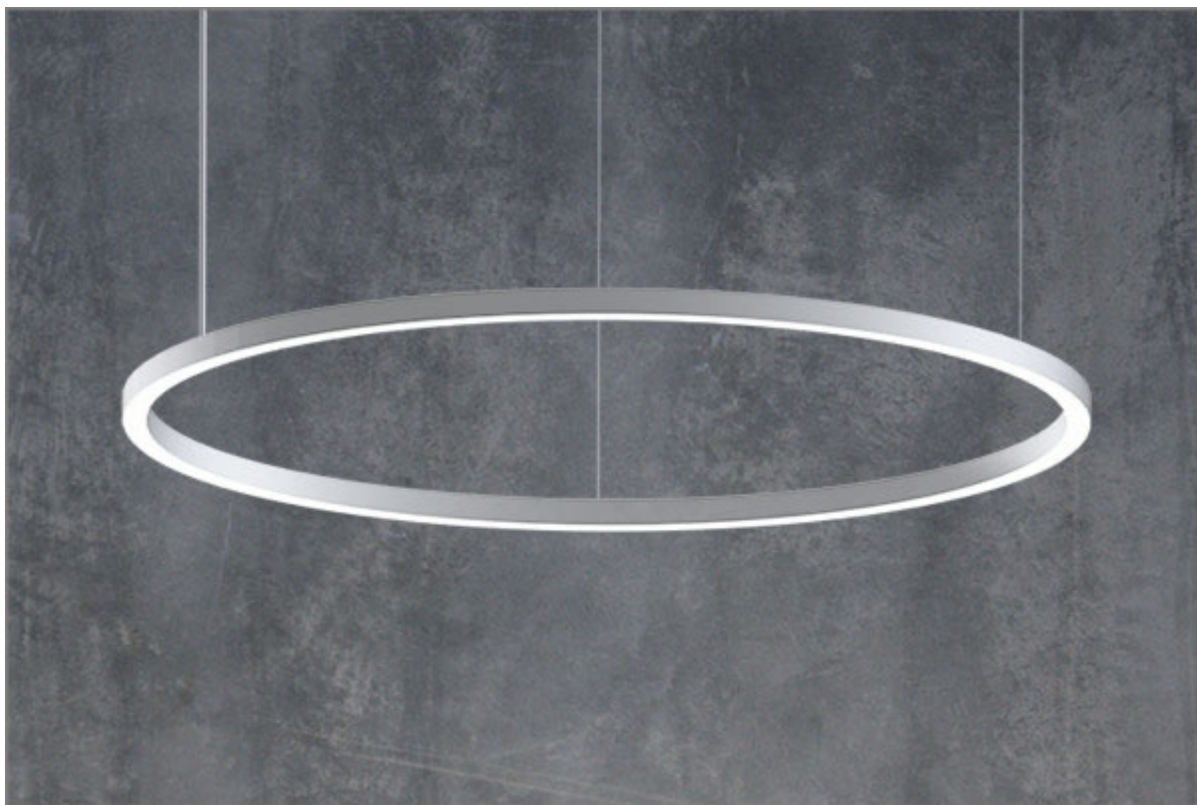

Uno Circular: 8ft. Direct

Constructed of the same materials as smaller diameter Dos Circles, with the same options, these fixtures are shipped in two pieces, assembled in the field with a joiner.

WHITE LEDs