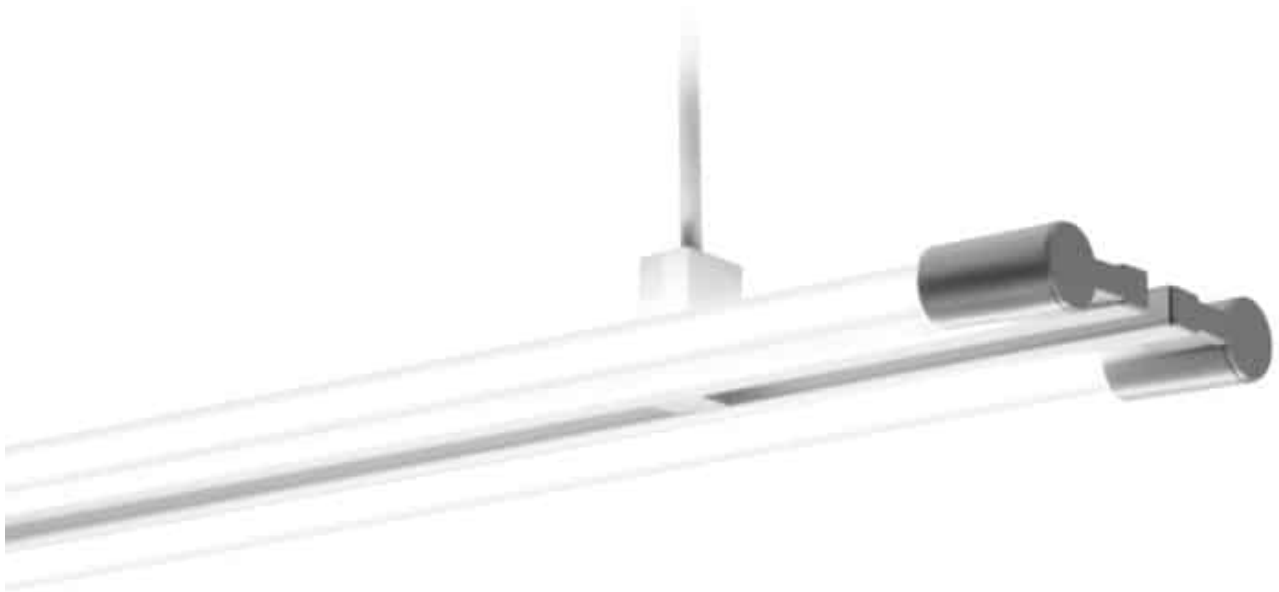

Swing SLW6

A modern LED strip light alternative to fluorescents, Swing SLW6 offers precise control with its 270° directional flexibility for customizable beam angles. Available in varied lengths and trim choices, these pendant fixtures offer versatility for personalized aesthetics.

CONSTRUCTION

- Double 2, 3, and 4 ft. pendant fixture that mounts to an extruded aluminum continuous wireway and driver housing Rail System.
- Designed for open ceiling environments, the Rail System may be mounted directly to ceilings, joists, or decks; replacing J-box and conduit, for a cleaner appearance. The back plate has a 7/8" opening for direct conduit power feed at the end caps, or anywhere along the Rail housing.
- 8 ft. gray adjustable power cord supplied, standard.
- Specify XP for additional power cord length (25 ft. max.).
- cUL listed for damp locations.