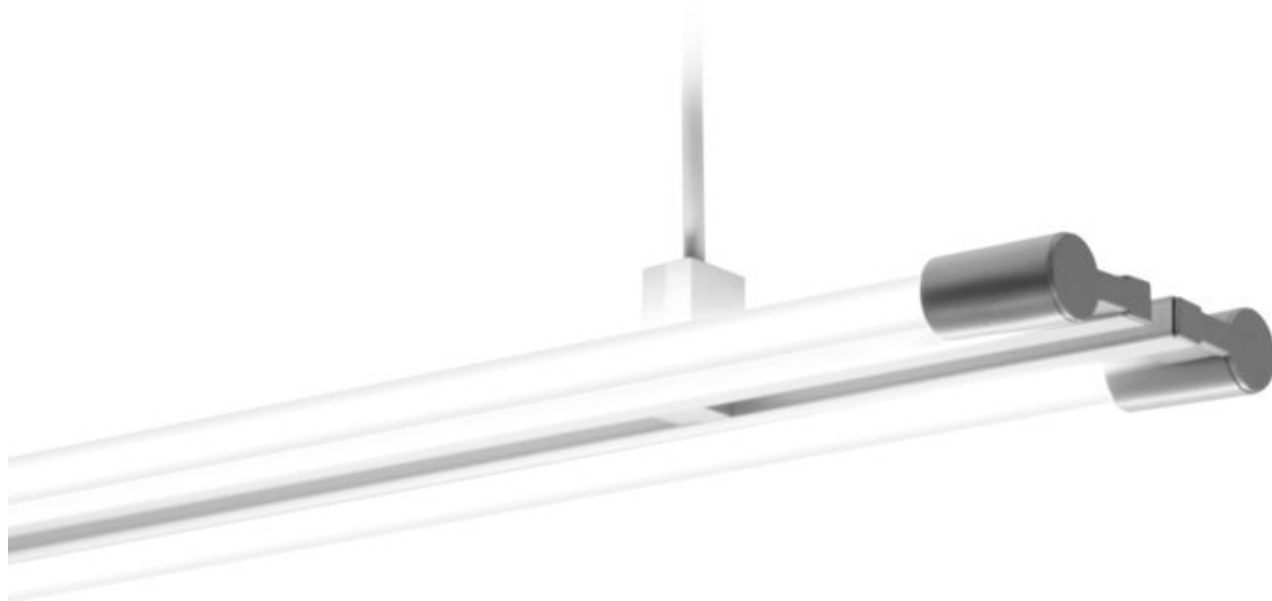

Swing SLW6

Rail Mount Pendant, Double Lamp

WHITE LEDs

W30 (3000K)

W35 (3500K)

W40 (4000K)

STANDARD DRIVER

D