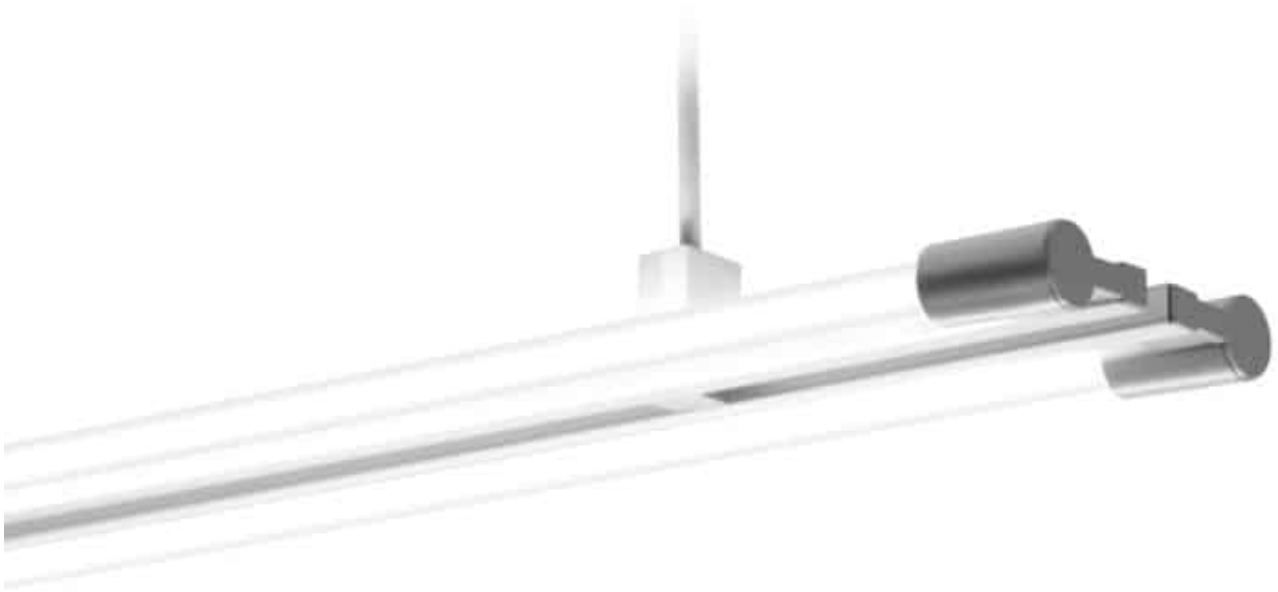

Swing SLW6

A modern LED strip light alternative to fluorescents, Swing SLW6 offers precise control with its 270° directional flexibility for customizable beam angles. Available in varied lengths and trim choices, these pendant fixtures offer versatility for personalized aesthetics.

CONSTRUCTION

- Double 2, 3, and 4 ft. pendant fixture that mounts to an extruded aluminum continuous wireway and driver housing Rail System.
- Designed for open ceiling environments, the Rail System may be mounted directly to ceilings, joists, or decks; replacing J-box and conduit, for a cleaner appearance. The back plate has a 7/8" opening for direct conduit power feed at the end caps, or anywhere along the Rail housing.
- 8 ft. gray adjustable power cord supplied, standard.
- Specify XP for additional power cord length (25 ft. max.).
- cUL listed for damp locations.