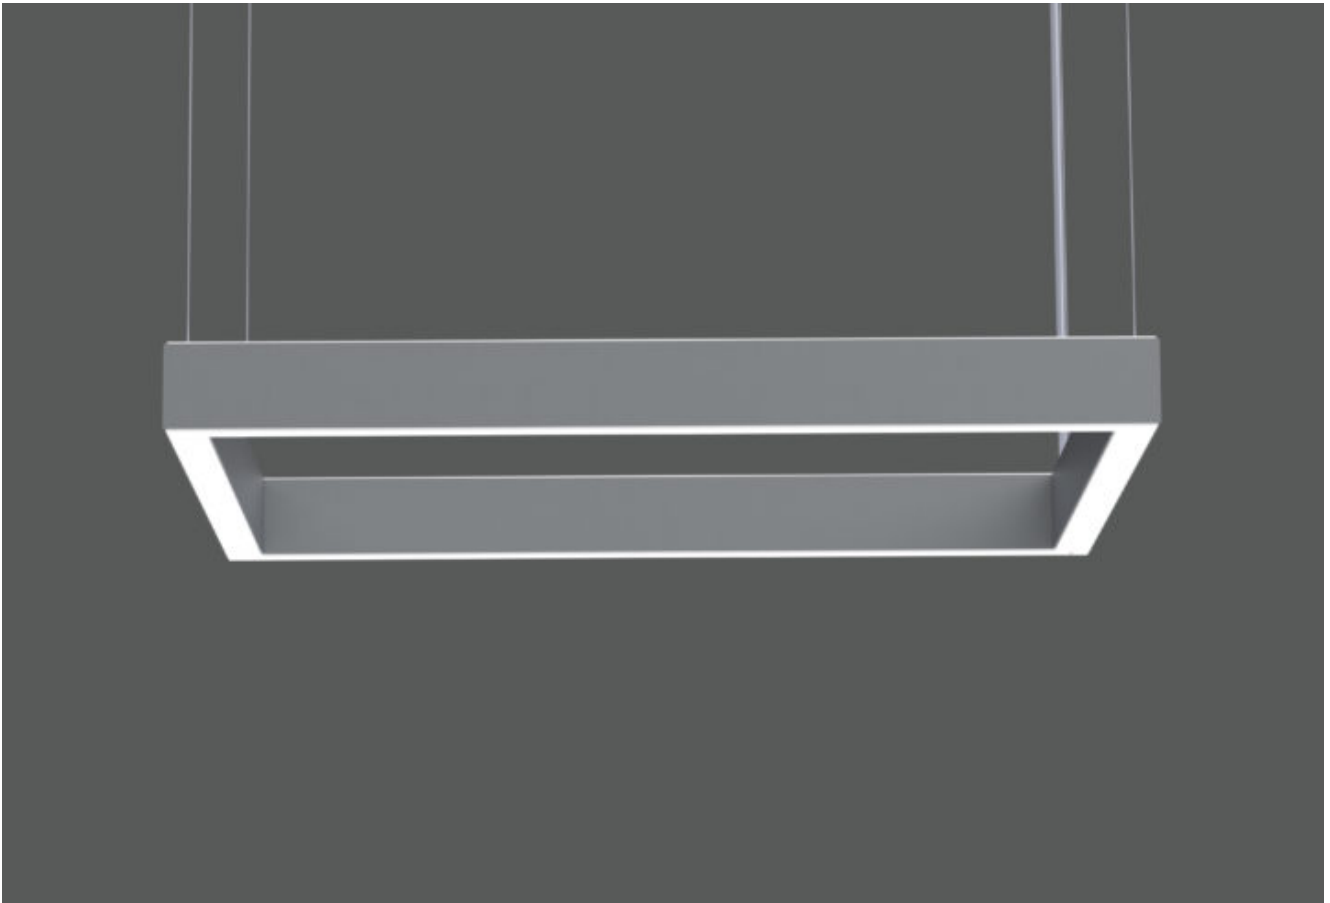

Dos Linear Configs.

Same materials as regular Dos linear, configured into polygon shapes with factory-welded corners.

WHITE LEDs

W30 (3000K)

W35 (3500K)

W40 (4000K)

COLOR LEDs

RGBW-color + 3500°K white