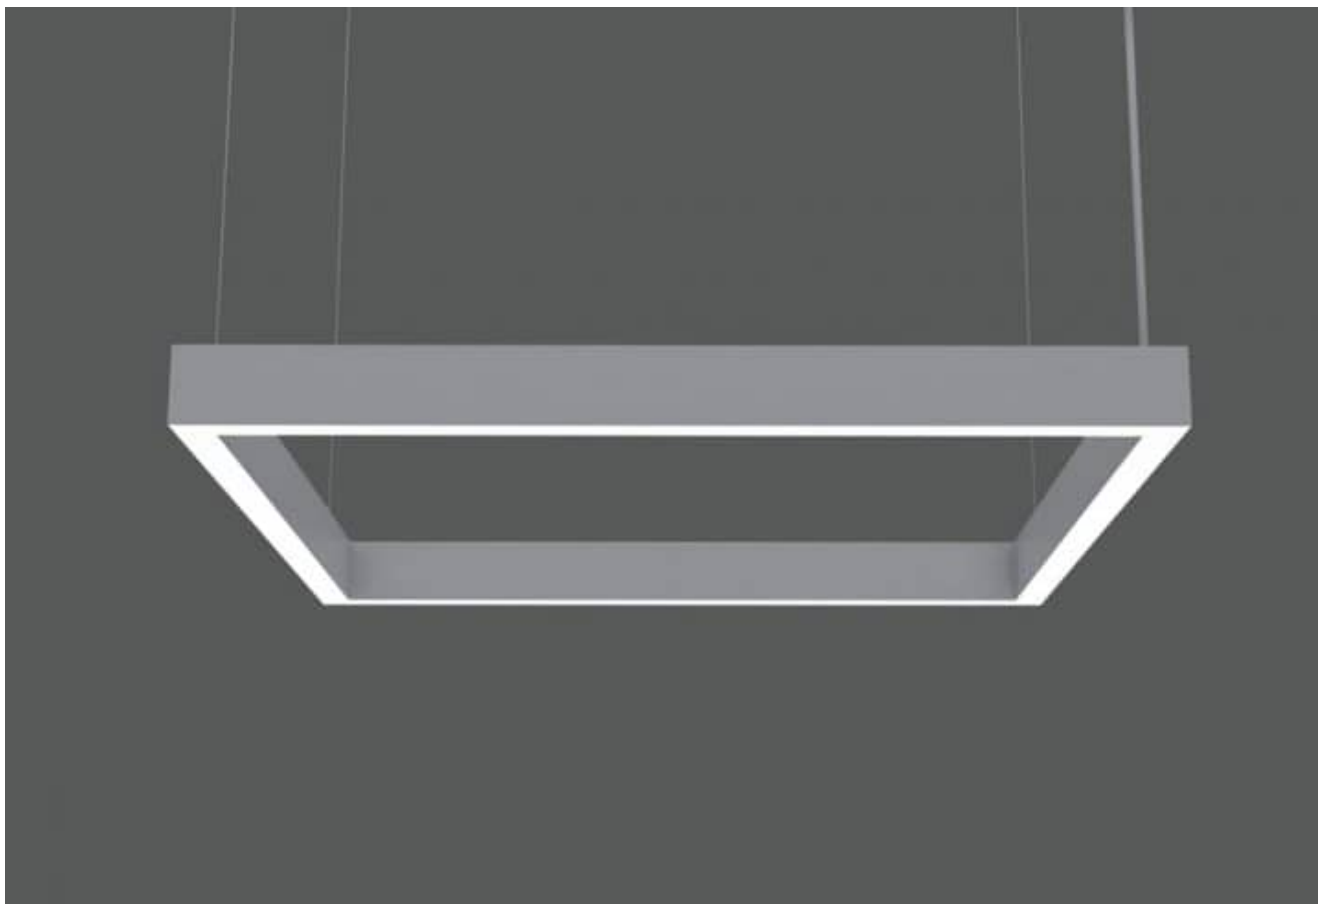

# Completa Linear Configs.

Same materials as regular Completa linear. Mitered corners are joined to make squares and rectangles from 2, 3, and 4 ft. sections.

WHITE LEDs

**W30** (3000K)

**W35** (3500K)

**W40** (4000K)