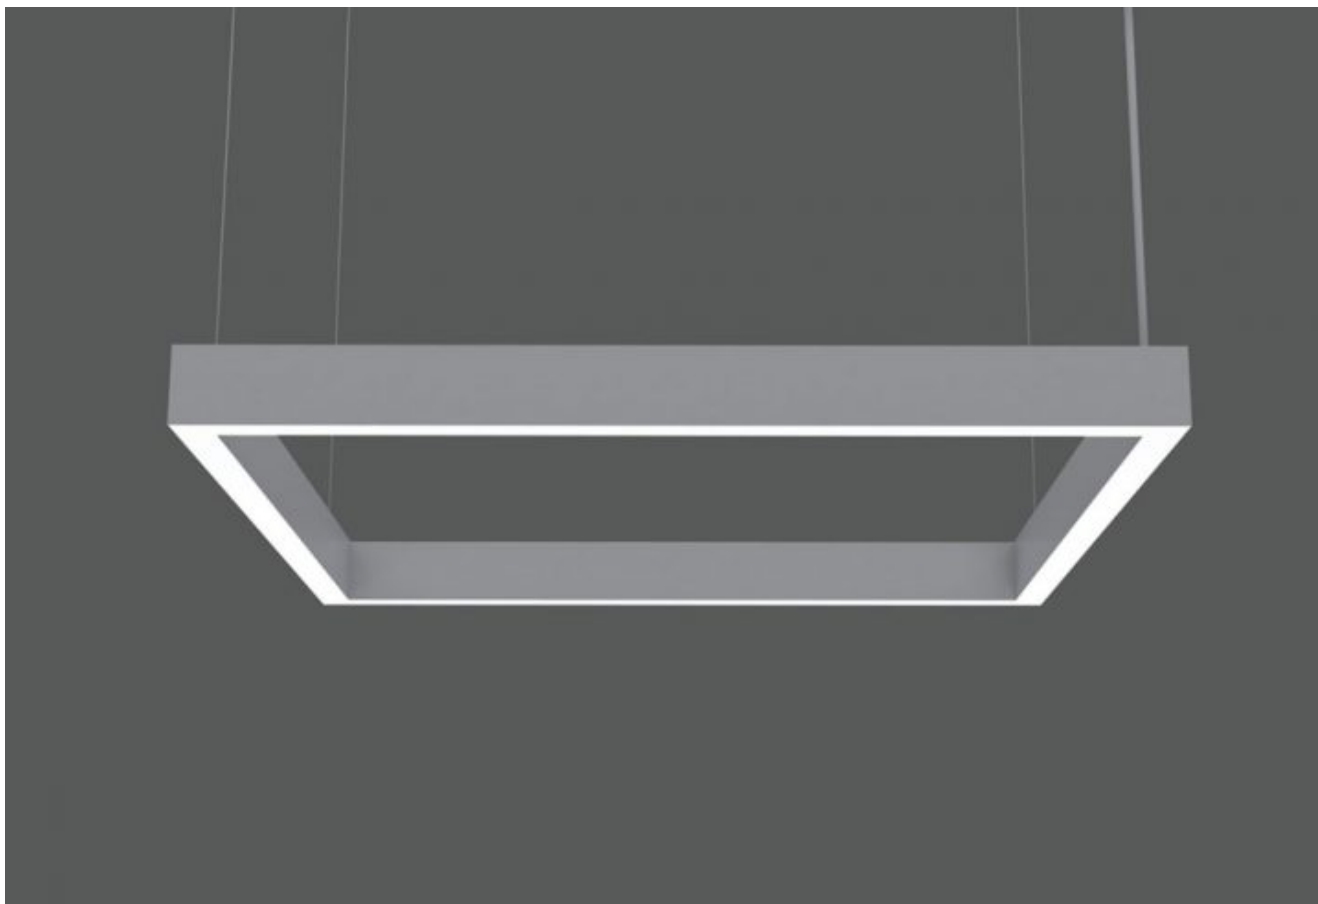

Completa Linear Configs.

Same materials as regular Completa linear. Mitered corners are joined to make squares and rectangles from 2, 3, and 4 ft. sections.

WHITE LEDs

W30 (3000K)

W35 (3500K)

W40 (4000K)

COLOR LEDs

Red or **Blue**

SQ-RGB

STANDARD DRIVER

D