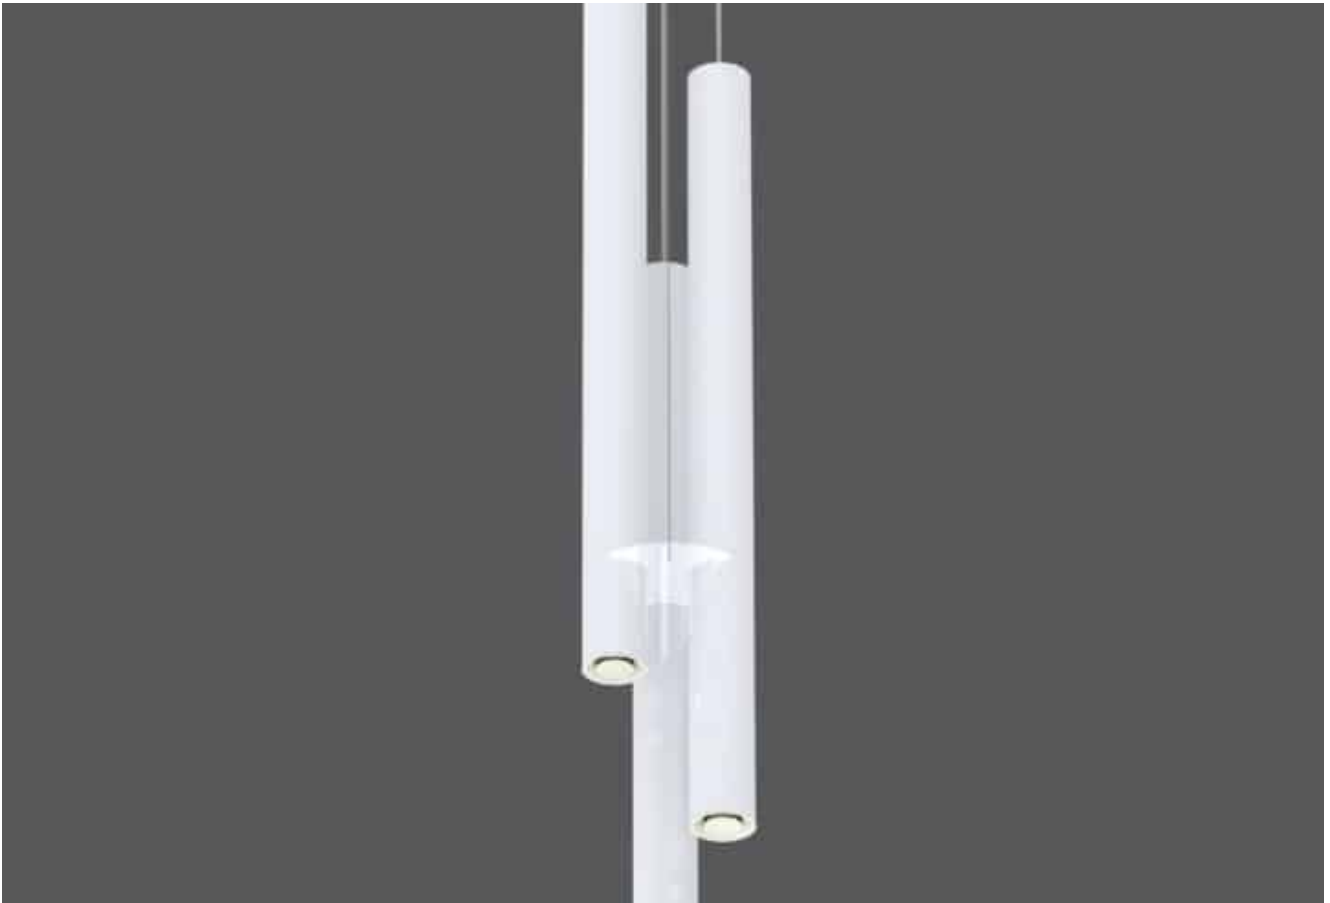

# 6300 Series 4" Tube Light Clusters

Same materials and options as the stand-alone 4-inch tubes, suspended with either aircraft cables or 3/8 IPS pipe. A clear acrylic collar maintains alignment and spacing of the tubes.