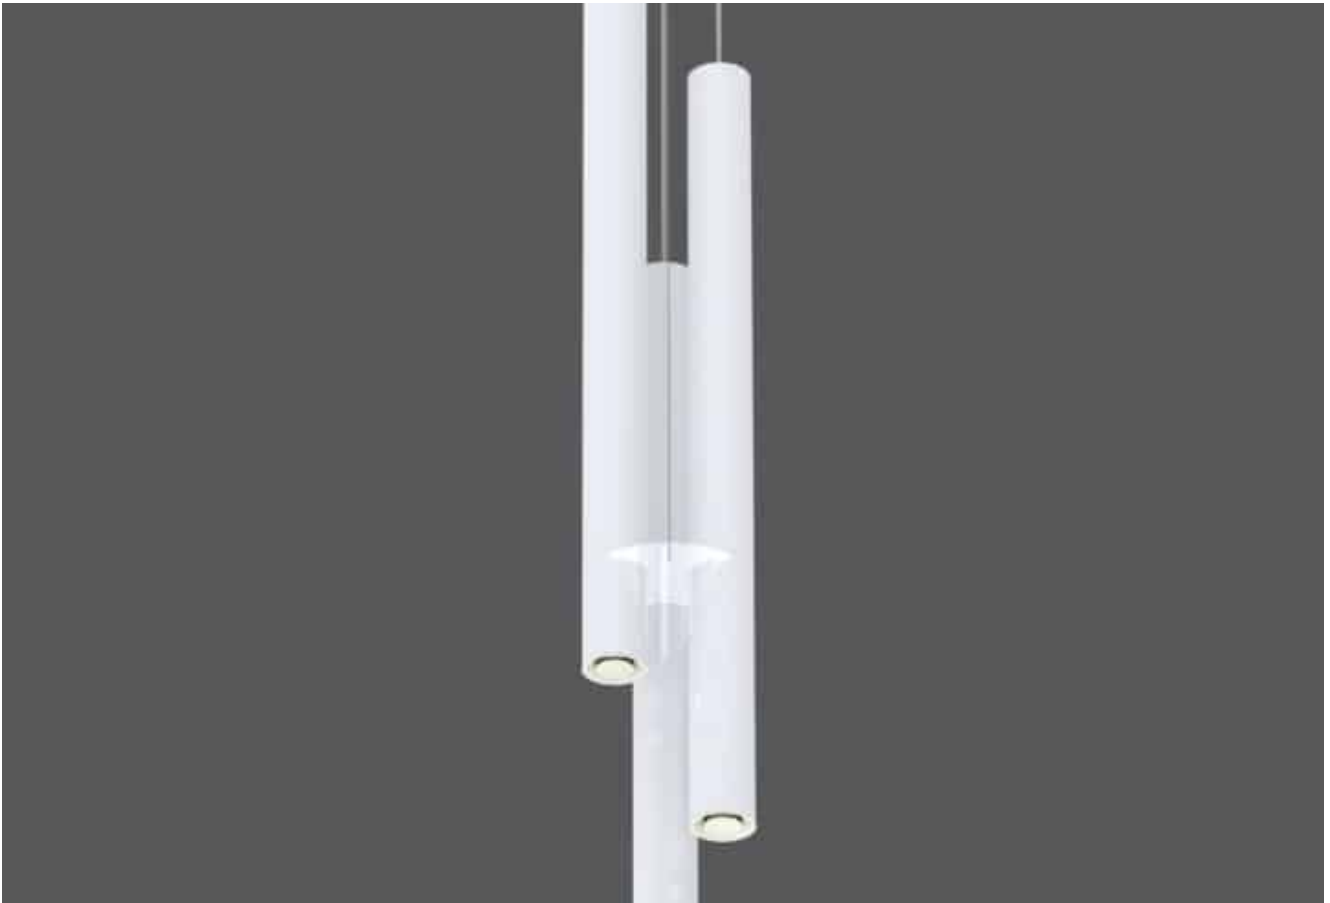

# 4-Inch Series: Tube Light Clusters

Our redesigned 4-inch Series Tube Light Clusters, available in lengths from 2 to 8 feet, feature a matte white acrylic cylinder diffuser for even illumination and an optional LED TIR downlight. Perfect for retail, concourse, stairwell, lobby, and restaurant settings, these fixtures are grouped in clusters of three with varying heights and sizes. Hang them creatively using aircraft cables or a 3/8" IPS pipe for a modern chandelier effect.

MOUNTING

Standard mount is 8 ft. adjustable aircraft cable power cord

Order XP for extra pendant length