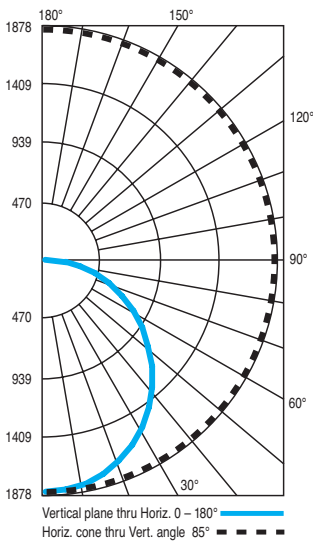

- UVC2** — 2 ft.
- UVC3** — 3 ft.
- UVC4** — 4 ft.
- UVC5** — 5 ft.

Cross Section

S — Standard

SR — Standard Remote

BURBANK,
CALIFORNIA,
91505
WWW.
DELRAY
LIGHTING.
COM

5 FT. LED

UVCS.W35

CP DISTRIBUTION

COEFFICIENTS

	% CEILING 80 (20% FLOOR)		
	% WALL 70	50	30
0	119	119	119
1	108	103	98
2	98	89	82
3	89	78	70
4	82	69	60
5	75	62	53
6	69	56	47
7	64	50	42
8	60	46	37
9	56	42	34
10	52	39	31

NOTES

UVCS.W35
 58W LEDs, 3500°K
 Delivered lumens: 5,400
 CRI: 90
 R9 ≥ 72