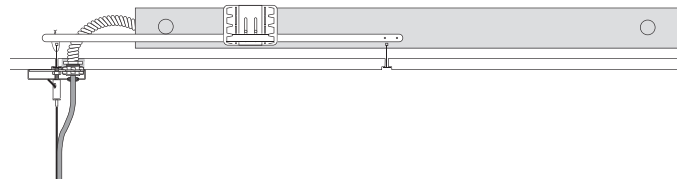

REMOTE DRIVERS

Driver must be accessible after installation. For suspended and hard lid ceilings with access panels. Canopy mounts to mud ring attached to J-box.

Standard pendant length: 8 ft. Specify **XP** for extra pendant.
Maximum canopy to fixture distance: 25 ft. Maximum canopy to driver distance: 100 ft. (with 10 AWG wire).

NOTE: Multiple drivers must be mounted no less than 4 inches apart side-by-side, and 1 inch apart end-to-end, to avoid overheating.

SR – Standard Remote driver installation.

EM – Emergency. *T-bar install shown, below.*

Emergency battery pack provides 7W for 90 minutes. (12W also available.)
Remote install only. Red driver light and test switch mounted in handy box installed at ceiling.