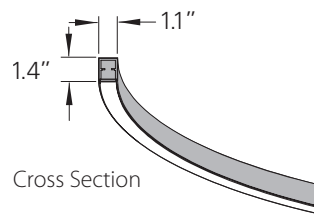

UNO VERTICAL CIRCULAR LED WITH OPAL ACRYLIC LENS

DELRAY
LIGHTING
INCORPORATED

UNO VERTICALICAL

TYPE:

PROJECT:

ORDER NUMBER:

Model#	Finish	LEDs	Mount	Option
UVC2—2 ft.	S—Silver	W30	S—Standard	D—Standard
UVC3—3 ft.	W—White	W35	SR—Standard Remote	BDIM-W11
UVC4—4 ft.	K—Black	W40		EM
UVC5—5 ft.		Red Blue SQ—RGB		

Example:

UVC5	S	W40	SR	BDIM-W11

1. ☐ **BTRAXW**—Traxon Light Drive (enter quantity): _____
2. ☐ **XP**—Extra power cord (in inches; max. 25 ft.): _____

CONSTRUCTION

- Extruded aluminum outer housing with direct white frosted acrylic diffuser. 8 ft. gray or white 18 AWG adjustable power cord and AC cables with push button grippers supplied, standard. Specify **XP** for additional length (25 ft. max.).

WHITE LEDs

- Nichia Corp. NFSL757 tight bin chips on aluminum clad boards. 90 CRI.
- **W30** (3000K), **W35** (3500K), and **W40** (4000K) white color temperatures.
- Drivers are programmable constant current, 0–10V, 1% dimming, standard.

CUSTOM LUMEN OUTPUT REDUCTION

- Factory set custom reduced-lumen output driver configuration. Order **XL**. Specify lumens.

COLOR LEDs

- **Red** and **Blue** are tapelight, using one 12V constant voltage driver. **SQ**—RGB are Nichia custom boards, using one 100W, 24V constant voltage driver and Eldo DMX interface.
- Optional DMX wall box control offered separately (see Traxon, page 2.)

STANDARD CANOPY

- Mounts to all standard JBoxes.
- Drivers and DMX module installed in surface mount canopy. For remote driver installation, see page 2.
- cUL listed for dry locations only.
- Specify:
  - **S**—Standard (10" x 2.25")
  - **SR**—Standard Remote (3" x 0.45")

- **UVC2** — 2 ft.
- **UVC3** — 3 ft.
- **UVC4** — 4 ft.
- **UVC5** — 5 ft.

BURBANK,
CALIFORNIA,
91505
WWW.
DELRAY
LIGHTING.
COM