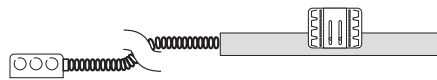

REMOTE DRIVERS

Driver must be accessible after installation. For suspended and hard lid ceilings with access panels. Canopy mounts to mud ring attached to J-box.

Standard pendant length: 8 ft. Specify **XP** for extra pendant.
Maximum canopy to fixture distance: 25 ft. Maximum canopy to driver distance: 100 ft. (with 10 AWG wire).

NOTE: Multiple drivers must be mounted no less than 4 inches apart side-by-side, and 1 inch apart end-to-end, to avoid overheating.

SR – Standard Remote driver installation.