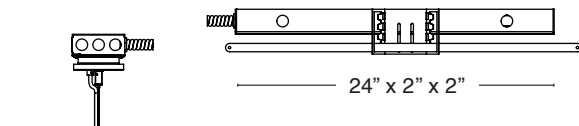

UNO CIRCULAR INDIRECT REMOTE DRIVERS

Driver must be accessible after installation. For suspended and hard lid ceilings with access panels. Canopy mounts to mud ring attached to J-box.

Standard pendant length: 8 ft. Specify **XP** for extra pendant.
Maximum canopy to fixture distance: 25 ft. Maximum canopy to driver distance: 100 ft. (with 10 AWG wire).

NOTE: Multiple drivers must be mounted no less than 4 inches apart side-by-side, and 1 inch apart end-to-end, to avoid overheating.

Remote Driver Canopy
3.8 x 0.45 in.

SR – Separate mount driver installation.