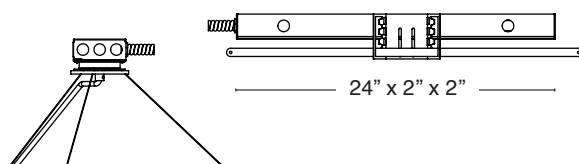

CR – Central mount remote driver installation.