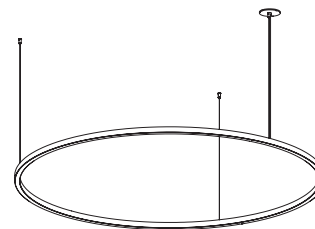

TYPE:

PROJECT:

ORDER NUMBER:

Model#	Finish	LEDs	Mount	Option
UiC2 –2 ft.	S –Silver	W30	S –Separate	BDIM-W11
UiC3 –3 ft.	W –White	W35	SR –Separate Remote	
UiC4 –4 ft.	K –Black	W40	CS –Central Standard	
UiC5 –5 ft.		Red	CR –Central Remote	
		Blue	NCR –Nexus CR	
		SQ –RGB	SREM –Separate EM	
			CREM –Central EM	

Example:

UC5	S	W40	SR	BDIM-W11
-----	---	-----	----	----------

- BTRAXW**–Traxon Light Drive* (enter quantity): _____
- XP**–Extra power cord (in inches; max. 25 ft.): _____
- XL**–custom lumen reduction (specify lumens): _____

- UiC2** – 2 ft., 2200 lumens, 23W
- UiC3** – 3 ft., 3300 lumens, 35W
- UiC4** – 4 ft., 4300 lumens, 47W
- UiC5** – 5 ft., 5400 lumens, 58W

S – Separate

SR – Separate Remote

CS – Central Standard

CR – Central Remote