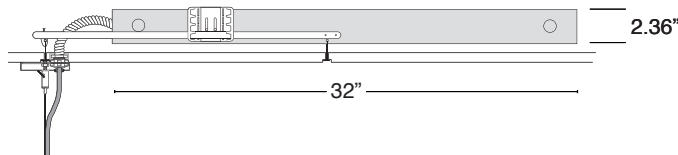

SREM or **CREM** – Separate or Central Emergency. *T-bar install shown, below.*

Emergency battery pack provides 7W for 90 minutes. (12W also available.)
Remote install only. Red driver light and test switch mounted in handy box installed at ceiling.