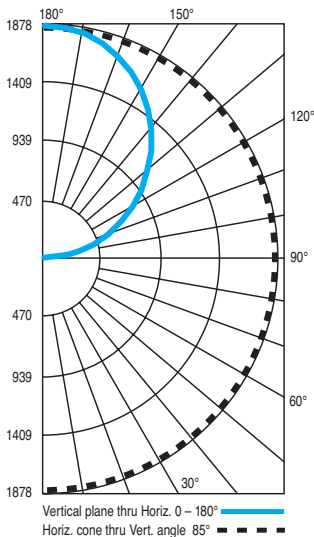

- UiC2** – 2 ft., 2200 lumens, 23W
- UiC3** – 3 ft., 3300 lumens, 35W
- UiC4** – 4 ft., 4300 lumens, 47W
- UiC5** – 5 ft., 5400 lumens, 58W

S – Separate

SR – Separate Remote

CS – Central Standard

CR – Central Remote

NCR – Nexus Central Remote

BURBANK,
CALIFORNIA,
91505
WWW.
DELRAY
LIGHTING.
COM

5 FT. LED

UC5.W35

CP DISTRIBUTION

COEFFICIENTS

% CEILING 80	% WALL 70		(20% FLOOR)
	50	30	
0	119	119	119
1	108	103	98
2	98	89	82
3	89	78	70
4	82	69	60
5	75	62	53
6	69	56	47
7	64	50	42
8	60	46	37
9	56	42	34
10	52	39	31