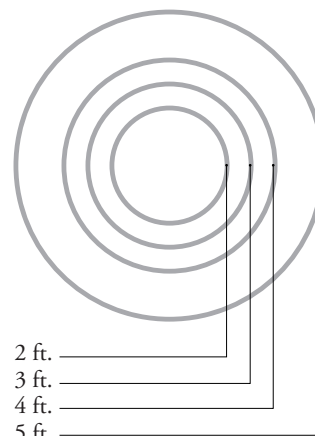

CR – Central Remote

BURBANK,
CALIFORNIA,
91505
WWW.
DELRAY
LIGHTING.
COM