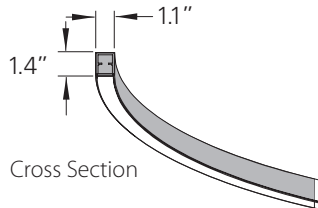

UNO CIRCULAR INDIRECT LED WITH OPAL ACRYLIC LENS

DELRAY
LIGHTING
INCORPORATED

UNO CIRCULAR LED. INDIRECT

CONSTRUCTION

- Extruded aluminum outer housing with indirect white frosted acrylic diffuser. 8 ft. gray or white 18 AWG adjustable power cord and AC cables with push button grippers supplied, standard. Specify **XP** for additional length (25 ft. max.).