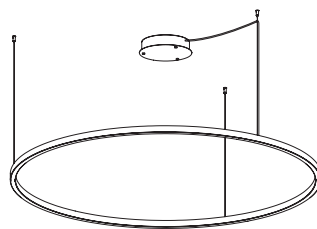

S – Separate