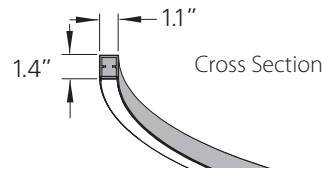

UNO CIRCULAR INDIRECT LED WITH OPAL ACRYLIC LENS

DELRAY
LIGHTING
INCORPORATED

UNO 6'+8' CIRCLES. INDIRECT

TYPE:

PROJECT:

ORDER NUMBER:

Model#	Finish	LEDs	Mount	Option
UIC6-6 ft.	S-Silver	W30	S-Separate	BDIM-W11
UIC8-8 ft.	W-White	W35	SR-Sep. Remote	
	K-Black	W40	CS-Cen. Standard	
		Red	CR-Cen. Remote	
		Blue	NCR-Nexus CR	
		SQ-RGB	SREM-Separate EM	
			CREM-Central EM	

CONSTRUCTION

- Extruded aluminum outer housing with direct white frosted acrylic diffuser. 8 ft. circles are shipped in two sections, with joiners for assembly in the field. Each fixture includes one 8 ft. gray or white 18 AWG adjustable power cord, plus two AC cables with push button grippers. Specify **XP** for additional length (25 ft. max.).

WHITE LEDs

- Nichia Corp. NFSL757 tight bin chips on aluminum clad boards. 90 CRI.
- **W30** (3000K), **W35** (3500K), and **W40** (4000K) white color temperatures.
- Drivers are programmable constant current, 0-10V, 1% dimming, standard. 6 ft. requires one driver. 8 ft. requires two drivers.

CUSTOM LUMEN OUTPUT REDUCTION

- Factory set custom reduced-lumen output driver configuration. Order **XL**. Specify lumens.

COLOR LEDs

- Red and Blue are tapelight, using one 12V constant voltage driver. **SQ-RGB** are Nichia custom boards, using one 100W, 24V constant voltage driver and Eldo DMX interface.
- Optional DMX wall box control offered separately (see Traxon, page 2.)

STANDARD CANOPY

- Mounts to all standard JBoxes.
- Drivers and DMX module installed in surface mount canopy. For remote driver installation, see page 2.
- cUL listed for dry locations only.
- Specify:
  - **S, CS**-standard canopy (10" x 2.25")
  - **SR, CR, NCR**-remote canopy (3" x 0.45")

Example:

UC8	S	W40	SR	BDIM-W11