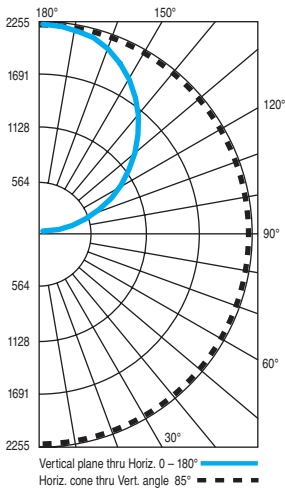

6 FT. LED

UIC6.W35

CP DISTRIBUTION