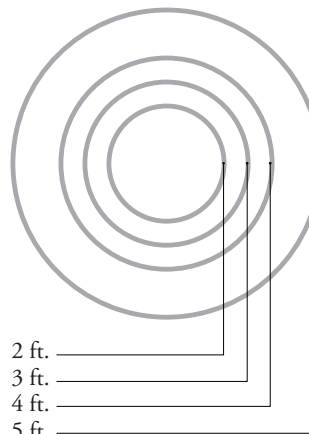

UIC6 - 6 ft., 6,500 lumens, 70W
UIC8 - 8 ft., 8,666 lumens, 94W

S - Separate

SR - Separate Remote

CS - Central Standard

CR - Central Remote

NCR - Nexus Central Remote

BURBANK,
CALIFORNIA,
91505
WWW.
DELRAY
LIGHTING.
COM

6 FT. LED

UIC6.W35

CP DISTRIBUTION

COEFFICIENTS

% CEILING 80 % WALL 70	(20% FLOOR)	
	50	30
0	119	119
1	108	98
2	98	82
3	89	70
4	82	60
5	75	53
6	69	47
7	64	42
8	60	37
9	56	34
10	52	31

NOTES

UIC6.W35

70W LEDs, 3500°K
 Delivered lumens: 6,500