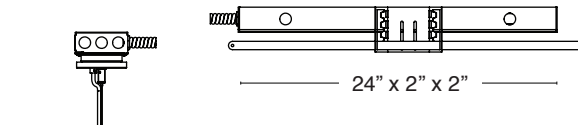

CR – Central mount remote driver installation.