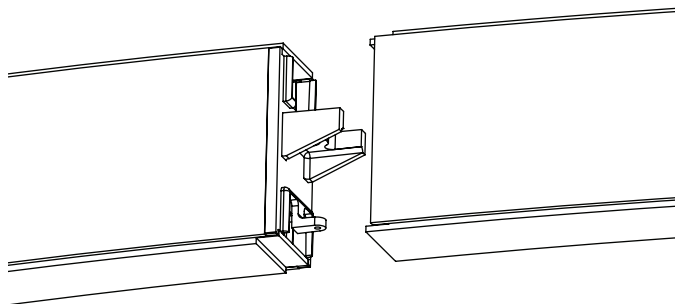

JOINER

OPTIONS

DRIVER

Supplied standard with 0–10V programmable, 1% dimming, 120/277V, 50/60 Hz.

OPTIONAL DRIVER

BDIM-W11

- Lutron EcoSystem LDE14 Series
- Dims to 1%
- Fade to off.

TRAXON LIGHT DRIVE

(order separately)

BTRAXW – white faceplate

- Standalone, wall-mounted (12V power supply included) DMX controller for RGB LED that provides direct access to fixtures.
- Tune color and brightness with the Light-Drive wheel.
- Fully dimmable white mode button.
- See www.traxon-usa.com for details.

SEPARATE SWITCHING

Control uplight separately from downlight. Order **SS**.

AIRCRAFT CABLE

Note: Aircraft cable suspension not recommended for outdoor use, where fixture will be exposed to water, or subject to wind oscillation. Avoid use near HVAC vents and in environments with corrosive chemical vapors, such as swimming pools.

ACRYLIC DIFFUSER CLEANING

Warning: Do not clean with ammonia based cleaners (e.g. Windex®). Use only water or cleaners specifically formulated for cleaning plastics.