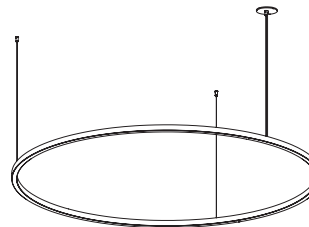

UNO CIRCULAR INDIRECT LED WITH OPAL ACRYLIC LENS

DELRAY
LIGHTING
INCORPORATED

UNO 6'+8' CIRCLES. INDIRECT

TYPE:

PROJECT:

ORDER NUMBER:

Model#	Finish	LEDs	Mount	Option
UIC6-6 ft.	S-Silver	W30	S-Separate	BDIM-W11
UIC8-8 ft.	W-White	W35	SR-Sep. Remote	
	K-Black	W40	CS-Cen. Standard	
		Red	CR-Cen. Remote	
		Blue	NCR-Nexus CR	
		SQ-RGB	SREM-Separate EM	
			CREM-Central EM	

CONSTRUCTION

- Extruded aluminum outer housing with direct white frosted acrylic diffuser. 8 ft. circles are shipped in two sections, with joiners for assembly in the field. Each fixture includes one 8 ft. gray or white 18 AWG adjustable power cord, plus two AC cables with push button grippers. Specify **XP** for additional length (25 ft. max.).

WHITE LEDs

- Nichia Corp. NFSL757 tight bin chips on aluminum clad boards. 90 CRI.
- **W30** (3000K), **W35** (3500K), and **W40** (4000K) white color temperatures.
- Drivers are programmable constant current, 0-10V, 1% dimming, standard. 6 ft. requires one driver. 8 ft. requires two drivers.

CUSTOM LUMEN OUTPUT REDUCTION

- Factory set custom reduced-lumen output driver configuration. Order **XL**. Specify lumens.

COLOR LEDs

- Red and Blue are tapelight, using one 12V constant voltage driver. **SQ-RGB** are Nichia custom boards, using one 100W, 24V constant voltage driver and Eldo DMX interface.
- Optional DMX wall box control offered separately (see Traxon, page 2.)

STANDARD CANOPY

- Mounts to all standard JBoxes.
- Drivers and DMX module installed in surface mount canopy. For remote driver installation, see page 2.
- cUL listed for dry locations only.
- Specify:
  - **S, CS**-standard canopy (10" x 2.25")
  - **SR, CR, NCR**-remote canopy (3" x 0.45")

Example:

UC8	S	W40	SR	BDIM-W11