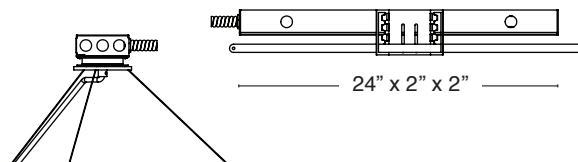

6 FT. LED

UIC6.W35

CP DISTRIBUTION

COEFFICIENTS

% CEILING 80 % WALL 70	(20% FLOOR)	
	50	30
0	119	119
1	108	98
2	98	82
3	89	70
4	82	60
5	75	53
6	69	47
7	64	42
8	60	37
9	56	34
10	52	31

NOTES

UIC6.W35

70W LEDs, 3500°K
Delivered lumens: 6,500

CRI: 90
R9 ≥ 72

UNO 6/8 FT. CIRCULAR REMOTE DRIVERS

Driver must be accessible after installation. For suspended and hard lid ceilings with access panels. Canopy mounts to mud ring attached to J-box.

NOTE: Multiple drivers must be mounted no less than 4 inches apart side-by-side, and 1 inch apart end-to-end, to avoid overheating.

Standard pendant length: 8 ft. Specify **XP** for extra pendant.
Maximum canopy to fixture distance: 25 ft. Maximum canopy to driver distance: 100 ft. (with 10 AWG wire).

SR – Separate mount driver installation.

CR – Central mount remote driver installation.

SREM or CREM – Separate or Central Emergency. *T-bar install shown, below.*

Emergency battery pack provides 7W for 90 minutes. (12W also available.)
Remote install only. Red driver light and test switch mounted in handy box installed at ceiling.

WATTS / LUMENS / WEIGHT

Diameter	Watts	Delivered Lumens	Weight
6'	140	13,014	40 lb
8'	188	17,352	50 lb

JOINER

OPTIONS

DRIVERS

D – standard supplied driver.
Programmable, 0–10V, 120/277V, 50/60 Hz, 1% dimming.

OPTIONAL DRIVER

BDIM-W11

- Lutron EcoSystem LDE14 Series
- Dims to 1%
- Fade to off.

TRAXON LIGHT DRIVE

(order separately)

BTRAXW – white faceplate

- Standalone, wall-mounted (12V power supply included) DMX controller for RGB LED that provides direct access to fixtures.
- Tune color and brightness with the Light-Drive wheel.
- Fully dimmable white mode button.
- See www.traxon-usa.com for details.

SEPARATE SWITCHING

Control uplight separately from downlight. Order **SS**.

AIRCRAFT CABLE