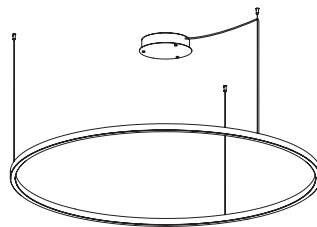

UNO CIRCULAR INDIRECT LED WITH OPAL ACRYLIC LENS

DELRAY
LIGHTING
INCORPORATED

UNO 6'+8' CIRCLES. INDIRECT

TYPE:

PROJECT:

ORDER NUMBER:

Model#	Finish	LEDs	Mount	Option
UIC6-6 ft.	S-Silver	W30	S-Separate	BDIM-W11
UIC8-8 ft.	W-White	W35	SR-Sep. Remote	
	K-Black	W40	CS-Cen. Standard	
		Red	CR-Cen. Remote	
		Blue	NCR-Nexus CR	
		SQ-RGB	SREM-Separate EM	
			CREM-Central EM	

CONSTRUCTION

- Extruded aluminum outer housing with direct white frosted acrylic diffuser. 8 ft. circles are shipped in two sections, with joiners for assembly in the field. Each fixture includes one 8 ft. gray or white 18 AWG adjustable power cord, plus two AC cables with push button grippers. Specify **XP** for additional length (25 ft. max.).

WHITE LEDs

- Nichia Corp. NFSL757 tight bin chips on aluminum clad boards. 90 CRI.
- **W30** (3000K), **W35** (3500K), and **W40** (4000K) white color temperatures.
- Drivers are programmable constant current, 0-10V, 1% dimming, standard. 6 ft. requires one driver. 8 ft. requires two drivers.

CUSTOM LUMEN OUTPUT REDUCTION

- Factory set custom reduced-lumen output driver configuration. Order **XL**. Specify lumens.

COLOR LEDs

- **Red** and **Blue** are tapelight, using one 12V constant voltage driver. **SQ-RGB** are Nichia custom boards, using one 100W, 24V constant voltage driver and Eldo DMX interface.
- Optional DMX wall box control offered separately (see Traxon, page 2.)

STANDARD CANOPY

- Mounts to all standard JBoxes.
- Drivers and DMX module installed in surface mount canopy. For remote driver installation, see page 2.
- cUL listed for dry locations only.
- Specify:
  - **S, CS**-standard canopy (10" x 2.25")
  - **SR, CR, NCR**-remote canopy (3" x 0.45")

Example:

UC8	S	W40	SR	BDIM-W11