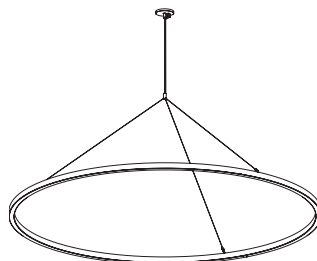

CONSTRUCTION

- Extruded aluminum outer housing with direct white frosted acrylic diffuser. 8 ft. circles are shipped in two sections, with joiners for assembly in the field. Each fixture includes one 8 ft. gray or white 18 AWG adjustable power cord, plus two AC cables with push button grippers. Specify **XP** for additional length (25 ft. max.).

UIC6 - 6 ft., 6,500 lumens, 70W
UIC8 - 8 ft., 8,666 lumens, 94W

S - Separate

SR - Separate Remote

CS - Central Standard

CR - Central Remote

NCR - Nexus Central Remote

BURBANK,
CALIFORNIA,
91505
WWW.
DELRAY
LIGHTING.
COM

6 FT. LED

UIC6.W35

CP DISTRIBUTION

COEFFICIENTS

% CEILING 80 % WALL 70	(20% FLOOR)	
	50	30
0	119	119
1	108	98
2	98	82
3	89	70
4	82	60
5	75	53
6	69	47
7	64	42
8	60	37
9	56	34
10	52	31

NOTES

UIC6.W35

70W LEDs, 3500°K
 Delivered lumens: 6,500