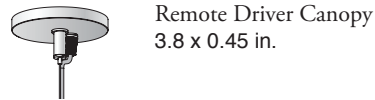

SR – Separate mount driver installation.