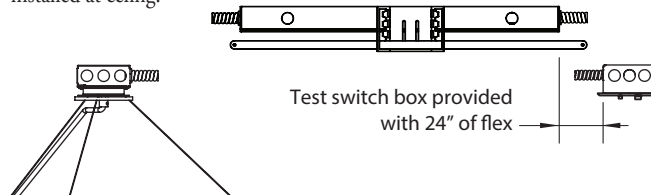

CRI: 90
 R9 ≥ 72

UNO 6/8 FT. CIRCULAR REMOTE DRIVERS

Driver must be accessible after installation. For suspended and hard lid ceilings with access panels. Canopy mounts to mud ring attached to J-box.

NOTE: Multiple drivers must be mounted no less than 4 inches apart side-by-side, and 1 inch apart end-to-end, to avoid overheating.

Standard pendant length: 8 ft. Specify **XP** for extra pendant.
 Maximum canopy to fixture distance: 25 ft. Maximum canopy to driver distance: 100 ft. (with 10 AWG wire).

SR – Separate mount driver installation.

CR – Central mount remote driver installation.

SREM or CREM – Separate or Central Emergency. *T-bar install shown, below.*

Emergency battery pack provides 7W for 90 minutes. (12W also available.)
 Remote install only. Red driver light and test switch mounted in handy box installed at ceiling.