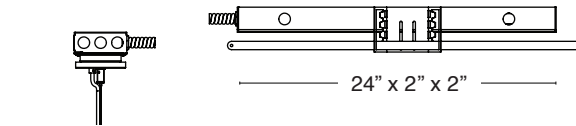

CR – Central mount remote driver installation.