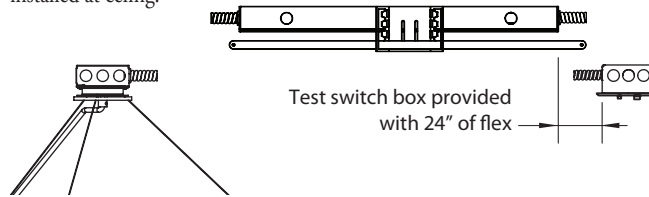

NOTE: Multiple drivers must be mounted no less than 4 inches apart side-by-side, and 1 inch apart end-to-end, to avoid overheating.

Standard pendant length: 8 ft. Specify **XP** for extra pendant.
 Maximum canopy to fixture distance: 25 ft. Maximum canopy to driver distance: 100 ft. (with 10 AWG wire).

SR – Separate mount driver installation.

CR – Central mount remote driver installation.

SREM or CREM – Separate or Central Emergency. *T-bar install shown, below.*

Emergency battery pack provides 7W for 90 minutes. (12W also available.)
 Remote install only. Red driver light and test switch mounted in handy box installed at ceiling.