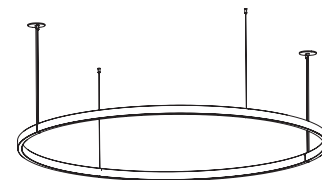

SR – Separate Remote