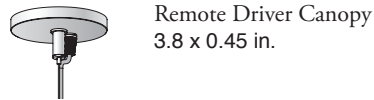

SR – Separate mount driver installation.