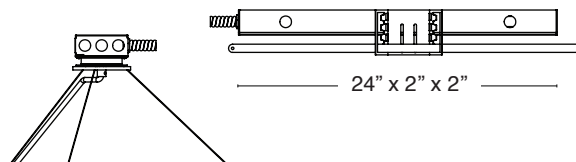

6 FT. LED

UC6.W35

CP DISTRIBUTION

COEFFICIENTS

% CEILING 80	(20% FLOOR)		
	% WALL 70	50	30
0	107	107	107
1	97	93	89
2	88	81	74
3	80	71	63
4	73	62	54
5	67	55	47
6	62	50	41
7	57	45	37
8	53	41	33
9	49	37	29
10	46	34	27

NOTES

UC6.W35
140W LEDs, 3500°K
Delivered lumens: 13,014
CRI: 90
R9 ≥ 72

UNO 6/8 FT. CIRCULAR REMOTE DRIVERS

Driver must be accessible after installation. For suspended and hard lid ceilings with access panels. Canopy mounts to mud ring attached to J-box.

NOTE: Multiple drivers must be mounted no less than 4 inches apart side-by-side, and 1 inch apart end-to-end, to avoid overheating.

Standard pendant length: 8 ft. Specify **XP** for extra pendant.
Maximum canopy to fixture distance: 25 ft. Maximum canopy to driver distance: 100 ft. (with 10 AWG wire).

SR – Separate mount driver installation.

CR – Central mount remote driver installation.

SREM or CREM – Separate or Central Emergency. *T-bar install shown, below.*

Emergency battery pack provides 7W for 90 minutes. (12W also available.)
Remote install only. Red driver light and test switch mounted in handy box installed at ceiling.

WATTS / LUMENS / WEIGHT

Diameter	Watts	Delivered Lumens	Weight
6'	140	13,014	40 lb
8'	188	17,352	50 lb

JOINER

OPTIONS

DRIVER

Supplied standard with 0–10V programmable, 1% dimming, 120/277V, 50/60 Hz.

OPTIONAL DRIVER

BDIM-W11

- Lutron EcoSystem LDE14 Series
- Dims to 1%
- Fade to off.

TRAXON LIGHT DRIVE

(order separately)

BTRAXW – white faceplate

- Standalone, wall-mounted (12V power supply included) DMX controller for RGB LED that provides direct access to fixtures.
- Tune color and brightness with the Light-Drive wheel.
- Fully dimmable white mode button.
- See www.traxon-usa.com for details.

SEPARATE SWITCHING

Control uplight separately from downlight. Order **SS**.

AIRCRAFT CABLE