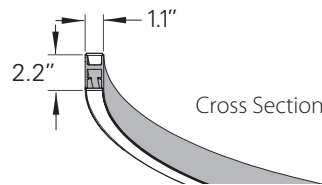

UNO CIRCULAR DIRECT WHITE LED WITH OPAL ACRYLIC LENS

DELRAY
LIGHTING
INCORPORATED

UNO 6'+8' CIRCLES. DIRECT

TYPE:

PROJECT:

ORDER NUMBER:

Model#	Finish	LEDs	Mount	Option
UC6 – 6 ft.	S – Silver	W30	S – Separate	BDIM-W11
UC8 – 8 ft.	W – White	W35	SR – Sep. Remote	
	K – Black	W40	CS – Cen. Standard	
		Red	CR – Cen. Remote	
		Blue	NCR – Nexus CR	
		SQ – RGB	SREM – Separate EM	
			CREM – Central EM	

UC6 – 6 ft.
UC8 – 8 ft.

CONSTRUCTION

- Extruded aluminum outer housing with direct white frosted acrylic diffuser. 8 ft. circles are shipped in two sections, with joiners for assembly in the field. Each fixture includes one 8 ft. gray or white 18 AWG adjustable power cord, plus two AC cables with push button grippers. Specify **XP** for additional length (25 ft. max.).