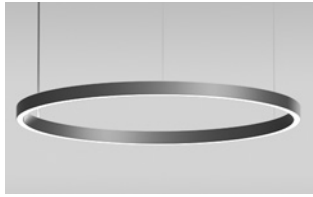

UNO CIRCULAR DIRECT WHITE LED WITH OPAL ACRYLIC LENS

DELRAY
LIGHTING
INCORPORATED

UNO 6'+8' CIRCLES. DIRECT

TYPE:

PROJECT:

ORDER NUMBER:

Model#	Finish	LEDs	Mount	Option
UC6 – 6 ft.	S – Silver	W30	S – Separate	BDIM-W11
UC8 – 8 ft.	W – White	W35	SR – Sep. Remote	
	K – Black	W40	CS – Cen. Standard	
		Red	CR – Cen. Remote	
		Blue	NCR – Nexus CR	
		SQ – RGB	SREM – Separate EM	
			CREM – Central EM	

UC6 – 6 ft.
UC8 – 8 ft.

CONSTRUCTION

- Extruded aluminum outer housing with direct white frosted acrylic diffuser. 8 ft. circles are shipped in two sections, with joiners for assembly in the field. Each fixture includes one 8 ft. gray or white 18 AWG adjustable power cord, plus two AC cables with push button grippers. Specify **XP** for additional length (25 ft. max.).