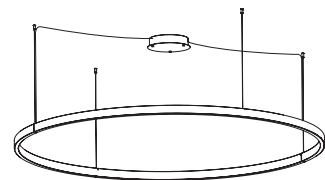

UC6 – 6 ft.
UC8 – 8 ft.

CONSTRUCTION

- Extruded aluminum outer housing with direct white frosted acrylic diffuser. 8 ft. circles are shipped in two sections, with joiners for assembly in the field. Each fixture includes one 8 ft. gray or white 18 AWG adjustable power cord, plus two AC cables with push button grippers. Specify **XP** for additional length (25 ft. max.).

STANDARD CANOPY

- Mounts to all standard JBoxes.
- Drivers and DMX module inside surface mount canopy. For remote driver installation, see page 2.
- Specify:
 - S, CS** – Standard (10" x 2.25")
 - SR, CR, NCR** – Remote (3" x 0.45")
- cUL listed for dry locations only.