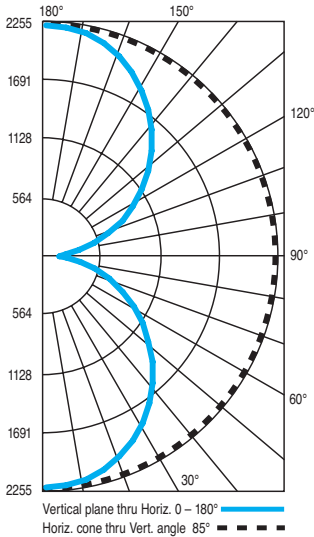

6 FT. LED

UC6.W35

CP DISTRIBUTION

COEFFICIENTS

% CEILING 80 (20% FLOOR)	% WALL 70		
	50	30	
0	107	107	107
1	97	93	89
2	88	81	74
3	80	71	63
4	73	62	54
5	67	55	47
6	62	50	41
7	57	45	37
8	53	41	33
9	49	37	29
10	46	34	27

NOTES

UC6.W35

140W LEDs, 3500°K
Delivered lumens: 13,014

CRI: 90
R9 ≥ 72

UNO 6/8 FT. CIRCULAR REMOTE DRIVERS

Driver must be accessible after installation. For suspended and hard lid ceilings with access panels. Canopy mounts to mud ring attached to J-box.

NOTE: Multiple drivers must be mounted no less than 4 inches apart side-by-side, and 1 inch apart end-to-end, to avoid overheating.

Standard pendant length: 8 ft. Specify **XP** for extra pendant.
Maximum canopy to fixture distance: 25 ft. Maximum canopy to driver distance: 100 ft. (with 10 AWG wire).

SR – Separate mount driver installation.