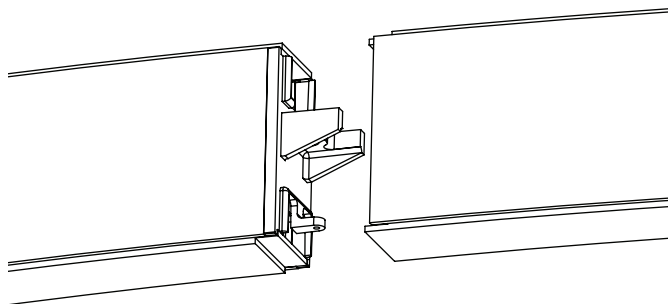

JOINER

OPTIONS

DRIVER

Supplied standard with 0–10V programmable, 1% dimming, 120/277V, 50/60 Hz.

OPTIONAL DRIVER

BDIM-W11

- Lutron EcoSystem LDE14 Series
- Dims to 1%
- Fade to off.

TRAXON LIGHT DRIVE

(order separately)

BTRAXW – white faceplate

- Standalone, wall-mounted (12V power supply included) DMX controller for RGB LED that provides direct access to fixtures.
- Tune color and brightness with the Light-Drive wheel.
- Fully dimmable white mode button.
- See www.traxon-usa.com for details.

SEPARATE SWITCHING

Control uplight separately from downlight. Order **SS**.

AIRCRAFT CABLE

Note: Aircraft cable suspension not recommended for outdoor use, where fixture will be exposed to water, or subject to wind oscillation. Avoid use near HVAC vents and in environments with corrosive chemical vapors, such as swimming pools.

ACRYLIC DIFFUSER CLEANING

Warning: Do not clean with ammonia based cleaners (e.g. Windex®). Use only water or cleaners specifically formulated for cleaning plastics.